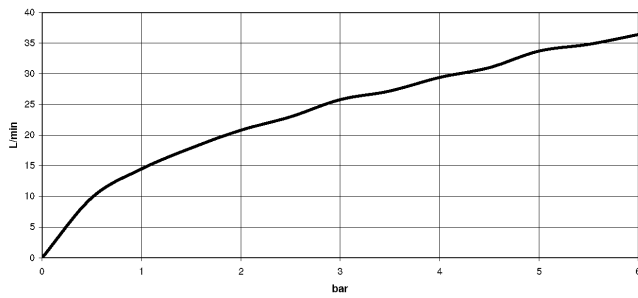

## Shower thermostat for wall mounting - Platinum

IMO

34 442 979

- slide-on rosettes Ø 70 mm
- gauge 150 mm - 13 mm
- 3/8" shower outlet
- with volume control

Intrinsic protection against back flow.

Fits: IMO, LULU, MEM, TARA, LISSÉ, VAIA, META

34 442 979

mm [inches]

Flow rate chart

Certificates

DVGW\_DW-  
6509DN0123.

LGA\_29986.

WRAS\_2204005.

Belgaqua\_21-032-  
27\_5.