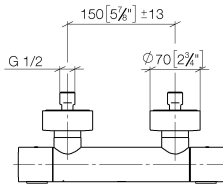

## Shower thermostat for wall mounting - Platinum

IMO

34 442 979

- slide-on rosettes Ø 70 mm
- gauge 150 mm - 13 mm
- 3/8" shower outlet
- with volume control

Intrinsic protection against back flow.

Fits: IMO, LULU, MEM, TARA, LISSÉ, VAIA, META

34 442 979

mm [inches]

Flow rate chart

Certificates

DVGW\_DW-  
6509DN0123.

LGA\_29986.

WRAS\_2204005.

Belgaqua\_21-032-  
27\_5.

## Spare parts list

No.	Item Number	Name	Quantity used	Delivery time
1	90 17 33 015 00-08	handle	2	40
2	90 15 02 070 00 90	cartridge	1	2
3	90 30 40 010 00 90	regulator	1	2
4	04 31 20 530 00 90	insert	1	2
5	04 11 04 030 00 90	connection	2	2
6	90 31 20 512 00-08	rosette	2	40
7	09 29 30 050 90	sieve	2	2
8	04 31 20 540 00 90	insert	1	2
9	09 24 77 008-00	nut	2	10
10	90 90 03 236 00 90	top	1	2
11	90 30 40 017 00 90	base	1	2
12	90 14 10 010 00 90	seal	1	2
13	09 31 20 511-08	nipple	1	60
14	90 21 02 069 00-08	cover	1	40