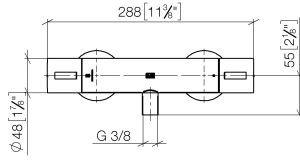

## Shower thermostat for wall mounting - Platinum

IMO

34 442 979

- slide-on rosettes Ø 70 mm
- gauge 150 mm - 13 mm
- 3/8" shower outlet
- with volume control

Intrinsic protection against back flow.

Fits: IMO, LULU, MEM, TARA, LISSÉ, VAIA, META

34 442 979

mm [inches]

Flow rate chart

Certificates

DVGW\_DW-  
6509DN0123.

LGA\_29986.

WRAS\_2204005.

Belgaqua\_21-032-  
27\_5.

## Spare parts list

No.	Item Number	Name	Quantity used	Delivery time
1	90 17 33 015 00-08	handle	2	40
2	90 15 02 070 00 90	cartridge	1	2
3	90 30 40 010 00 90	regulator	1	2
4	04 31 20 530 00 90	insert	1	2
5	04 11 04 030 00 90	connection	2	2
6	90 31 20 512 00-08	rosette	2	40
7	09 29 30 050 90	sieve	2	2
8	04 31 20 540 00 90	insert	1	2
9	09 24 77 008-00	nut	2	10
10	90 90 03 236 00 90	top	1	2
11	90 30 40 017 00 90	base	1	2
12	90 14 10 010 00 90	seal	1	2
13	09 31 20 511-08	nipple	1	60
14	90 21 02 069 00-08	cover	1	40