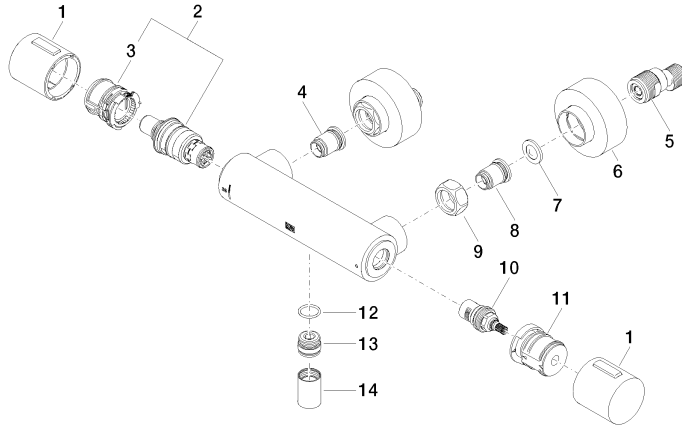

## Shower thermostat for wall mounting - Platinum

IMO

34 442 979

- slide-on rosettes Ø 70 mm
- gauge 150 mm - 13 mm
- 3/8" shower outlet
- with volume control

Intrinsic protection against back flow.

Fits: IMO, LULU, MEM, TARA, LISSÉ, VAIA, META

34 442 979

mm [inches]

Flow rate chart

Certificates

DVGW\_DW-  
6509DN0123.

LGA\_29986.

WRAS\_2204005.

Belgaqua\_21-032-  
27\_5.

## Spare parts list

No.	Item Number	Name	Quantity used	Delivery time
1	90 17 33 015 00-08	handle	2	40
2	90 15 02 070 00 90	cartridge	1	2
3	90 30 40 010 00 90	regulator	1	2
4	04 31 20 530 00 90	insert	1	2
5	04 11 04 030 00 90	connection	2	2
6	90 31 20 512 00-08	rosette	2	40
7	09 29 30 050 90	sieve	2	2
8	04 31 20 540 00 90	insert	1	2
9	09 24 77 008-00	nut	2	10
10	90 90 03 236 00 90	top	1	2
11	90 30 40 017 00 90	base	1	2
12	90 14 10 010 00 90	seal	1	2
13	09 31 20 511-08	nipple	1	60
14	90 21 02 069 00-08	cover	1	40