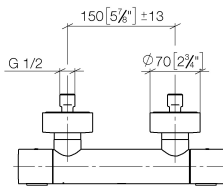

Shower thermostat for wall mounting - Dark Chrome

IMO

34 442 979

- slide-on rosettes Ø 70 mm
- gauge 150 mm - 13 mm
- 3/8" shower outlet
- with volume control
- WRAS 2204005

Intrinsic protection against back flow.

34 442 979

mm [inches]

Flow rate chart

Certificates

DVGW_DW-
6509DN0123.

LGA_29986.

WRAS_2204005.

34 442 979