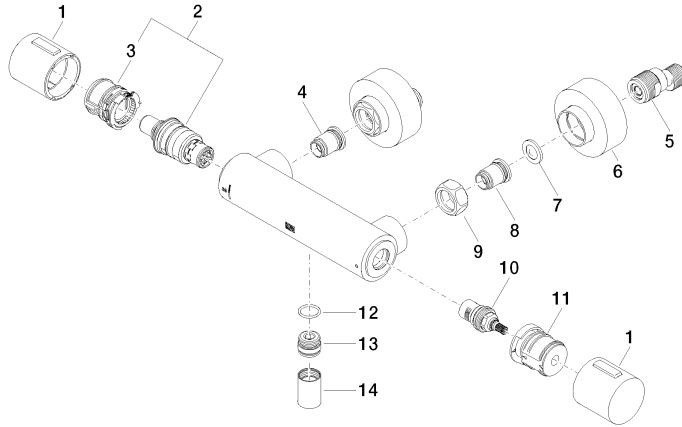

## Shower thermostat for wall mounting - Light Gold

IMO

34 442 979

- slide-on rosettes Ø 70 mm
- gauge 150 mm - 13 mm
- 3/8" shower outlet
- with volume control
- WRAS 2204005

Intrinsic protection against back flow.

34 442 979

mm [inches]

Flow rate chart

Certificates

LGA\_29986.

34 442 979

Parts for other finishes can be found here: [Chrome](#)

## Spare parts list

No.	Item Number	Name	Quantity used	Delivery time
1	90 17 33 015 00-26	handle	2	30
2	90 15 02 070 00 90	cartridge	1	2
3	90 30 40 010 00 90	regulator	1	2
4	04 31 20 530 00 90	insert	1	2
5	04 11 04 030 00 90	connection	2	2
6	90 31 20 512 00-26	rosette	2	30
7	09 29 30 050 90	sieve	2	2
8	04 31 20 540 00 90	insert	1	2
9	09 24 77 008-00	nut	2	10
10	90 90 03 236 00 90	top	1	2
11	90 30 40 017 00 90	base	1	2
12	90 14 10 010 00 90	seal	1	2
13	09 31 20 511-26	nipple	1	60
14	90 21 02 069 00-26	cover	1	30