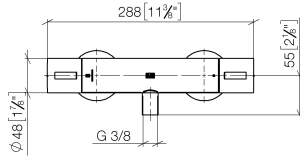

## Shower thermostat for wall mounting - Light Gold

IMO

34 442 979

- slide-on rosettes Ø 70 mm
- gauge 150 mm - 13 mm
- 3/8" shower outlet
- with volume control
- WRAS 2204005

Intrinsic protection against back flow.

34 442 979

mm [inches]

Flow rate chart

Certificates

LGA\_29986.

34 442 979

Parts for other finishes can be found here: [Chrome](#)

## Spare parts list

No.	Item Number	Name	Quantity used	Delivery time
1	90 17 33 015 00-26	handle	2	30
2	90 15 02 070 00 90	cartridge	1	2
3	90 30 40 010 00 90	regulator	1	2
4	04 31 20 530 00 90	insert	1	2
5	04 11 04 030 00 90	connection	2	2
6	90 31 20 512 00-26	rosette	2	30
7	09 29 30 050 90	sieve	2	2
8	04 31 20 540 00 90	insert	1	2
9	09 24 77 008-00	nut	2	10
10	90 90 03 236 00 90	top	1	2
11	90 30 40 017 00 90	base	1	2
12	90 14 10 010 00 90	seal	1	2
13	09 31 20 511-26	nipple	1	60
14	90 21 02 069 00-26	cover	1	30