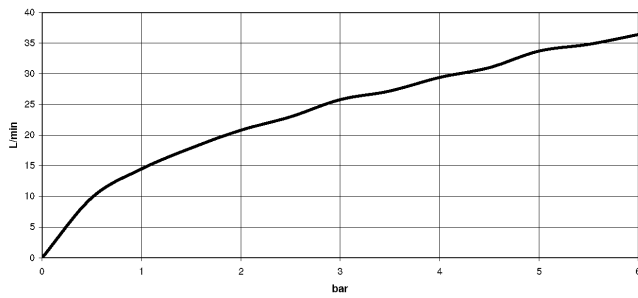

## Shower thermostat for wall mounting - Light Gold

IMO

34 442 979

- slide-on rosettes Ø 70 mm
- gauge 150 mm - 13 mm
- 3/8" shower outlet
- with volume control
- WRAS 2204005

Intrinsic protection against back flow.

34 442 979

mm [inches]

Flow rate chart

Certificates

LGA\_29986.

34 442 979

Parts for other finishes can be found here: [Chrome](#)