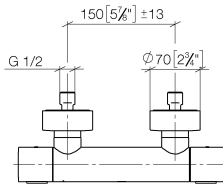

## Shower thermostat for wall mounting - Light Gold

IMO

34 442 979

- slide-on rosettes Ø 70 mm
- gauge 150 mm - 13 mm
- 3/8" shower outlet
- with volume control
- WRAS 2204005

Intrinsic protection against back flow.

34 442 979

mm [inches]

Flow rate chart

Certificates

LGA\_29986.

34 442 979

Parts for other finishes can be found here: [Chrome](#)

## Spare parts list

No.	Item Number	Name	Quantity used	Delivery time
1	90 17 33 015 00-26	handle	2	30
2	90 15 02 070 00 90	cartridge	1	2
3	90 30 40 010 00 90	regulator	1	2
4	04 31 20 530 00 90	insert	1	2
5	04 11 04 030 00 90	connection	2	2
6	90 31 20 512 00-26	rosette	2	30
7	09 29 30 050 90	sieve	2	2
8	04 31 20 540 00 90	insert	1	2
9	09 24 77 008-00	nut	2	10
10	90 90 03 236 00 90	top	1	2
11	90 30 40 017 00 90	base	1	2
12	90 14 10 010 00 90	seal	1	2
13	09 31 20 511-26	nipple	1	60
14	90 21 02 069 00-26	cover	1	30