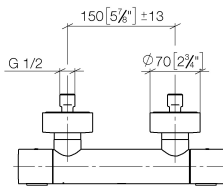

Shower thermostat for wall mounting - Brushed Light Gold

IMO

34 442 979

- slide-on rosettes Ø 70 mm
- gauge 150 mm - 13 mm
- 3/8" shower outlet
- with volume control

Intrinsic protection against back flow.

34 442 979

mm [inches]

Flow rate chart

Certificates

LGA_29986.

34 442 979

Parts for other finishes can be found here: [Chrome](#)

Spare parts list

No.	Item Number	Name	Quantity used	Delivery time
1	90 17 33 015 00-27	handle	2	30
2	90 15 02 070 00 90	cartridge	1	2
3	90 30 40 010 00 90	regulator	1	2
4	04 31 20 530 00 90	insert	1	2
5	04 11 04 030 00 90	connection	2	2
6	90 31 20 512 00-27	rosette	2	30
7	09 29 30 050 90	sieve	2	2
8	04 31 20 540 00 90	insert	1	2
9	09 24 77 008-00	nut	2	10
10	90 90 03 236 00 90	top	1	2
11	90 30 40 017 00 90	base	1	2
12	90 14 10 010 00 90	seal	1	2
13	09 31 20 511-27	nipple	1	60
14	90 21 02 069 00-27	cover	1	30