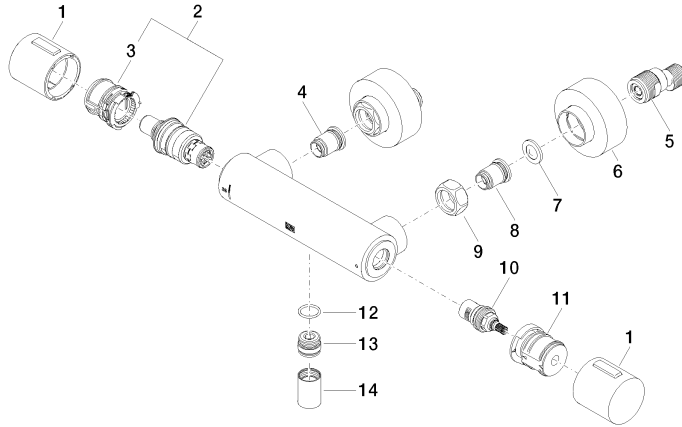

Shower thermostat for wall mounting - Brushed Light Gold

IMO

34 442 979

- slide-on rosettes Ø 70 mm
- gauge 150 mm - 13 mm
- 3/8" shower outlet
- with volume control

Intrinsic protection against back flow.

34 442 979

mm [inches]

Flow rate chart

Certificates

LGA_29986.

34 442 979

Parts for other finishes can be found here: [Chrome](#)

Spare parts list

No.	Item Number	Name	Quantity used	Delivery time
1	90 17 33 015 00-27	handle	2	30
2	90 15 02 070 00 90	cartridge	1	2
3	90 30 40 010 00 90	regulator	1	2
4	04 31 20 530 00 90	insert	1	2
5	04 11 04 030 00 90	connection	2	2
6	90 31 20 512 00-27	rosette	2	30
7	09 29 30 050 90	sieve	2	2
8	04 31 20 540 00 90	insert	1	2
9	09 24 77 008-00	nut	2	10
10	90 90 03 236 00 90	top	1	2
11	90 30 40 017 00 90	base	1	2
12	90 14 10 010 00 90	seal	1	2
13	09 31 20 511-27	nipple	1	60
14	90 21 02 069 00-27	cover	1	30