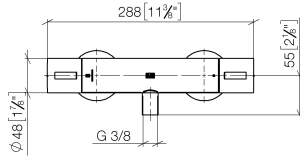

Shower thermostat for wall mounting - Brushed Durabronze (23kt Gold)

IMO

34 442 979

- slide-on rosettes Ø 70 mm
- gauge 150 mm - 13 mm
- 3/8" shower outlet
- with volume control

Intrinsic protection against back flow.

34 442 979

mm [inches]

Flow rate chart

Certificates

DVGW_DW-
6509DN0123.

LGA_29986.

WRAS_2204005.

Belgaqua_21-032-
27_5.

34 442 979

Parts for other finishes can be found here: [Chrome](#)

Spare parts list

No.	Item Number	Name	Quantity used	Delivery time
1	90 17 33 015 00-28	handle	2	20
2	90 15 02 070 00 90	cartridge	1	2
3	90 30 40 010 00 90	regulator	1	2
4	04 31 20 530 00 90	insert	1	2
5	04 11 04 030 00 90	connection	2	2
6	90 31 20 512 00-28	rosette	2	20
7	09 29 30 050 90	sieve	2	2
8	04 31 20 540 00 90	insert	1	2
9	09 24 77 008-00	nut	2	10
10	90 90 03 236 00 90	top	1	2
11	90 30 40 017 00 90	base	1	2
12	90 14 10 010 00 90	seal	1	2
13	09 31 20 511-28	nipple	1	60
14	90 21 02 069 00-28	cover	1	20