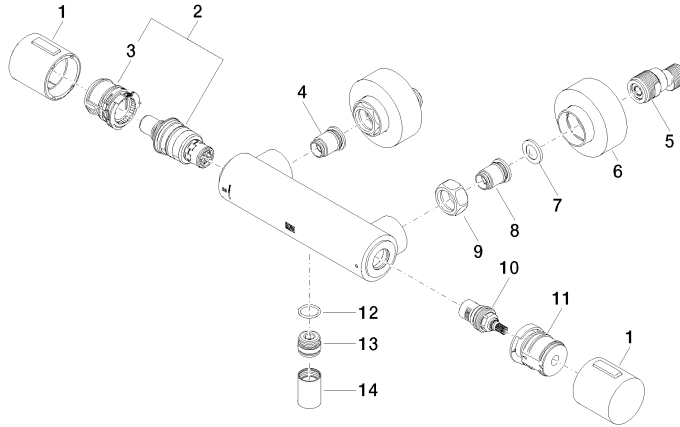

Shower thermostat for wall mounting - Matte Black

IMO

34 442 979

- slide-on rosettes Ø 70 mm
- gauge 150 mm - 13 mm
- 3/8" shower outlet
- with volume control
- WRAS 2204005

Intrinsic protection against back flow.

34 442 979

mm [inches]

Flow rate chart

Certificates

DVGW_DW-
6509DN0123.

LGA_29986.

WRAS_2204005.

Belgaqua_21-032-
27_5.

34 442 979

Parts for other finishes can be found here: [Chrome](#)

Spare parts list

No.	Item Number	Name	Quantity used	Delivery time
1	90 17 33 015 00-33	handle	2	30
2	90 15 02 070 00 90	cartridge	1	2
3	90 30 40 010 00 90	regulator	1	2
4	04 31 20 530 00 90	insert	1	2
5	04 11 04 030 00 90	connection	2	2
6	90 31 20 512 00-33	rosette	2	30
7	09 29 30 050 90	sieve	2	2
8	04 31 20 540 00 90	insert	1	2
9	09 24 77 008-00	nut	2	10
10	90 90 03 236 00 90	top	1	2
11	90 30 40 017 00 90	base	1	2
12	90 14 10 010 00 90	seal	1	2
13	09 31 20 511-33	nipple	1	60
14	90 21 02 069 00-33	cover	1	30