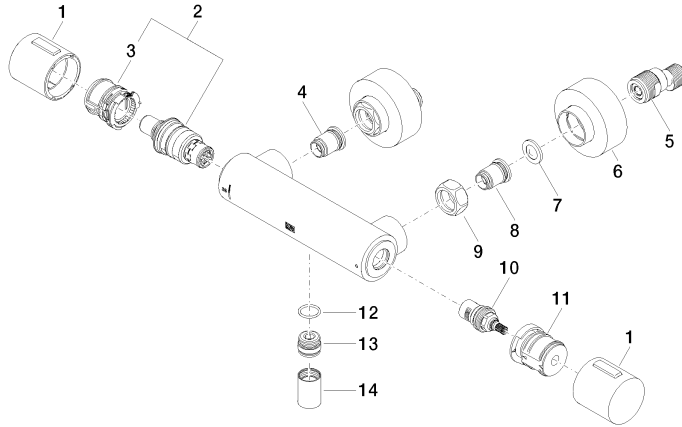

Shower thermostat for wall mounting - Brushed Bronze

IMO

34 442 979

- slide-on rosettes Ø 70 mm
- gauge 150 mm - 13 mm
- 3/8" shower outlet
- with volume control
- WRAS 2204005

Intrinsic protection against back flow.

34 442 979

mm [inches]

Flow rate chart

Certificates

LGA_29986.

34 442 979

Parts for other finishes can be found here: [Chrome](#)

Spare parts list

No.	Item Number	Name	Quantity used	Delivery time
1	90 17 33 015 00-42	handle	2	30
2	90 15 02 070 00 90	cartridge	1	2
3	90 30 40 010 00 90	regulator	1	2
4	04 31 20 530 00 90	insert	1	2
5	04 11 04 030 00 90	connection	2	2
6	90 31 20 512 00-42	rosette	2	30
7	09 29 30 050 90	sieve	2	2
8	04 31 20 540 00 90	insert	1	2
9	09 24 77 008-00	nut	2	10
10	90 90 03 236 00 90	top	1	2
11	90 30 40 017 00 90	base	1	2
12	90 14 10 010 00 90	seal	1	2
13	09 31 20 511-42	nipple	1	60
14	90 21 02 069 00-42	cover	1	30