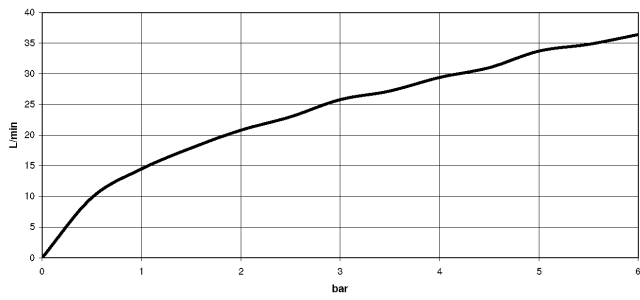

34 442 979

mm [inches]

Flow rate chart

Certificates

LGA_29986.

34 442 979

Parts for other finishes can be found here: [Chrome](#)

Spare parts list