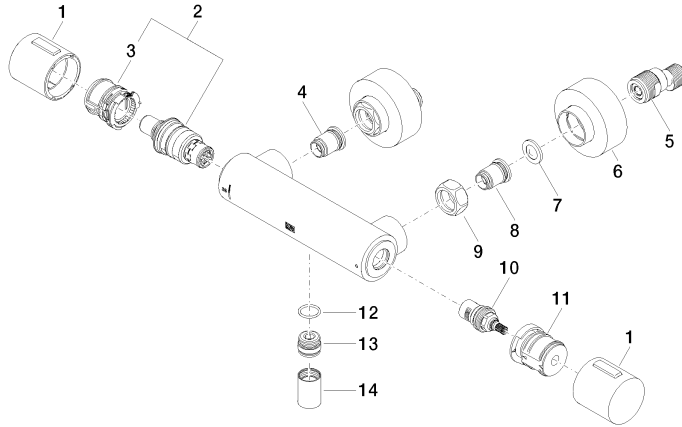

Shower thermostat for wall mounting - Brushed Champagne (22kt Gold)

IMO

34 442 979

- slide-on rosettes Ø 70 mm
- gauge 150 mm - 13 mm
- 3/8" shower outlet
- with volume control
- WRAS 2204005

Intrinsic protection against back flow.

34 442 979

mm [inches]

Flow rate chart

Certificates

DVGW\_DW-  
6509DN0123.

LGA\_29986.

WRAS\_2204005.

34 442 979

Parts for other finishes can be found here: [Chrome](#)

Spare parts list

No.	Item Number	Name	Quantity used	Delivery time
1	90 17 33 015 00-46	handle	2	30
2	90 15 02 070 00 90	cartridge	1	2
3	90 30 40 010 00 90	regulator	1	2
4	04 31 20 530 00 90	insert	1	2
5	04 11 04 030 00 90	connection	2	2
6	90 31 20 512 00-46	rosette	2	30
7	09 29 30 050 90	sieve	2	2
8	04 31 20 540 00 90	insert	1	2
9	09 24 77 008-00	nut	2	10
10	90 90 03 236 00 90	top	1	2
11	90 30 40 017 00 90	base	1	2
12	90 14 10 010 00 90	seal	1	2
13	09 31 20 511-46	nipple	1	60
14	90 21 02 069 00-46	cover	1	30