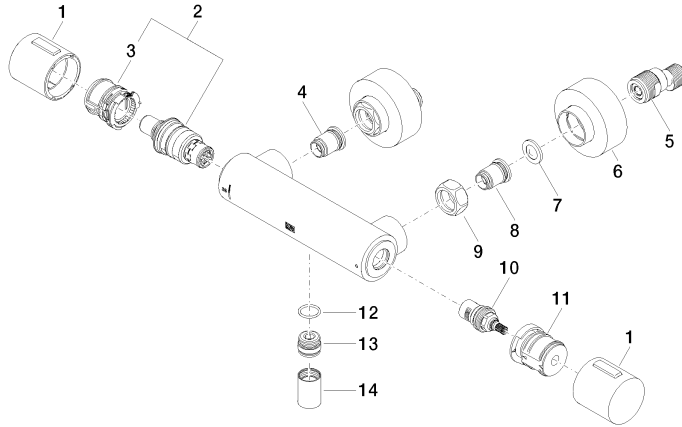

**Shower thermostat for wall mounting - Brushed Chrome**

IMO

34 442 979

- slide-on rosettes Ø 70 mm
- gauge 150 mm - 13 mm
- 3/8" shower outlet
- with volume control
- WRAS 2204005

Intrinsic protection against back flow.

34 442 979

mm [inches]

Flow rate chart

Certificates

DVGW\_DW-  
6509DN0123.

LGA\_29986.

WRAS\_2204005.

Belgaqua\_21-032-  
27\_5.

34 442 979

Parts for other finishes can be found here: [Chrome](#)

Spare parts list

No.	Item Number	Name	Quantity used	Delivery time
1	90 17 33 015 00-93	handle	2	20
2	90 15 02 070 00 90	cartridge	1	2
3	90 30 40 010 00 90	regulator	1	2
4	04 31 20 530 00 90	insert	1	2
5	04 11 04 030 00 90	connection	2	2
6	90 31 20 512 00-93	rosette	2	20
7	09 29 30 050 90	sieve	2	2
8	04 31 20 540 00 90	insert	1	2
9	09 24 77 008-00	nut	2	10
10	90 90 03 236 00 90	top	1	2
11	90 30 40 017 00 90	base	1	2
12	90 14 10 010 00 90	seal	1	2
13	09 31 20 511-93	nipple	1	20
14	90 21 02 069 00-93	cover	1	-