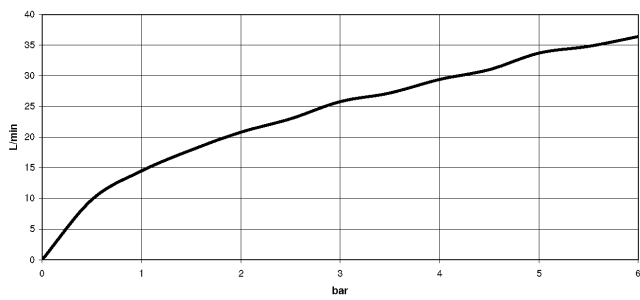

## Shower thermostat for wall installation - Brushed Platinum

---

34 443 979

mm [inches]

### Flow rate chart

---