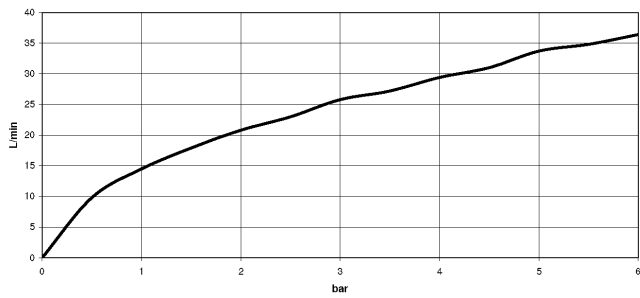

Shower thermostat for wall installation - Dark Chrome

34 443 979

- slide-on rosettes Ø 70 mm
- gauge 150 mm - 13 mm
- 3/8" shower outlet
- with volume control

Intrinsic protection against back flow.

	Dark Chrome	34 443 979-19
	Chrome	34 443 979-00
	Brushed Platinum	34 443 979-06
	Platinum	34 443 979-08
	Brushed Durabronze (23kt Gold)	34 443 979-28
	Matte Black	34 443 979-33
	Brushed Champagne (22kt Gold)	34 443 979-46
	Champagne (22kt Gold)	34 443 979-47
	Brushed Chrome	34 443 979-93
	Brushed Dark Platinum	34 443 979-99

Shower thermostat for wall installation - Dark Chrome

34 443 979

mm [inches]

Flow rate chart

Certificates

Belgaqua_22_281_2 LGA_29986.
7_5.

WRAS_2204005.

Shower thermostat for wall installation - Dark Chrome