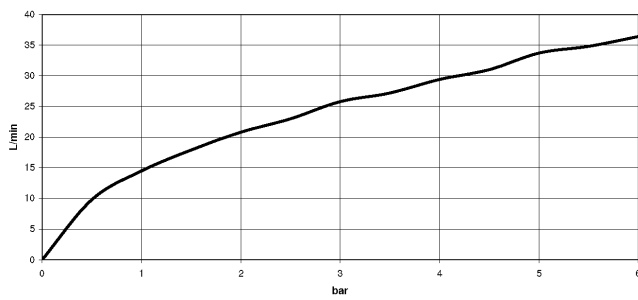

## Shower thermostat for wall installation - Brushed Durabron (23kt Gold)

---

34 443 979

mm [inches]

### Flow rate chart

---