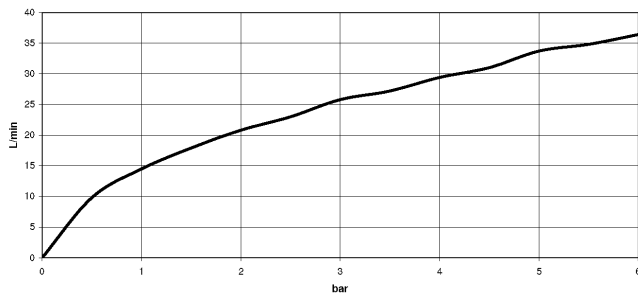

## Shower thermostat for wall installation - Matte Black

---

34 443 979

mm [inches]

### Flow rate chart

---