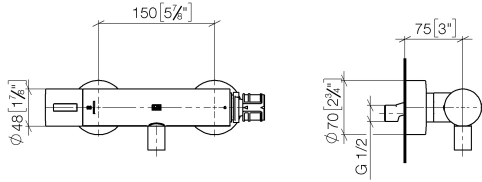

## Shower thermostat for wall installation - Matte Black

34 443 979

- slide-on rosettes Ø 70 mm
- gauge 150 mm - 13 mm
- 3/8" shower outlet
- with volume control

Intrinsic protection against back flow.

	Matte Black	34 443 979-33
	Chrome	34 443 979-00
	Brushed Platinum	34 443 979-06
	Platinum	34 443 979-08
	Dark Chrome	34 443 979-19
	Brushed Durabronze (23kt Gold)	34 443 979-28
	Brushed Champagne (22kt Gold)	34 443 979-46
	Champagne (22kt Gold)	34 443 979-47
	Brushed Chrome	34 443 979-93
	Brushed Dark Platinum	34 443 979-99

## Shower thermostat for wall installation - Matte Black

---

34 443 979

mm [inches]