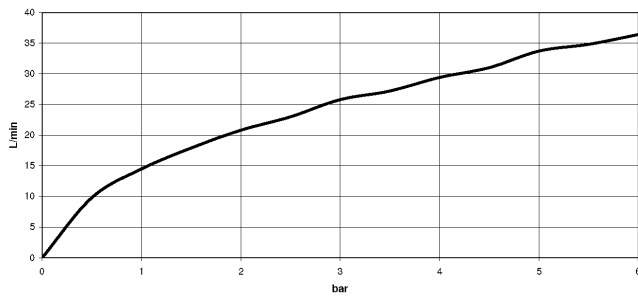

Shower thermostat for wall installation - Brushed Champagne (22kt Gold)

34 443 979

mm [inches]

Flow rate chart

Certificates

Belgaqua_22_281_2 LGA_29986.
7_5.

WRAS_2204005.

Shower thermostat for wall installation - Brushed Champagne (22kt Gold)