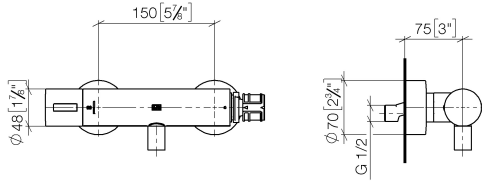

Shower thermostat for wall installation - Brushed Champagne (22kt Gold)

34 443 979

- slide-on rosettes Ø 70 mm
- gauge 150 mm - 13 mm
- 3/8" shower outlet
- with volume control
- WRAS 2204005

Intrinsic protection against back flow.

Shower thermostat for wall installation - Brushed Champagne (22kt Gold)

34 443 979

mm [inches]

Flow rate chart

Certificates

Belgaqua_22_281_2 LGA_29986.
7_5.

WRAS_2204005.

Shower thermostat for wall installation - Brushed Champagne (22kt Gold)

34 443 979

Parts for other finishes can be found here: [Chrome](#)

Spare parts list

No.	Item Number	Name	Quantity used	Delivery time
1	90 17 33 015 00-46	handle	1	30
2	90 15 02 070 00 90	cartridge	1	2
3	90 30 40 010 00 90	regulator	1	2
4	04 31 20 530 00 90	insert	1	2
5	04 11 04 030 00 90	connection	2	2
6	90 31 20 512 00-46	rosette	2	30
7	09 29 30 050 90	sieve	2	2
8	04 31 20 540 00 90	insert	1	2
9	09 24 77 008-00	nut	2	10
10	90 90 03 236 00 90	top	1	2
11	90 30 40 017 00 90	base	1	2
12	90 14 10 010 00 90	seal	1	2
13	09 31 20 511-46	nipple	1	60
14	90 21 02 069 00-46	cover	1	30