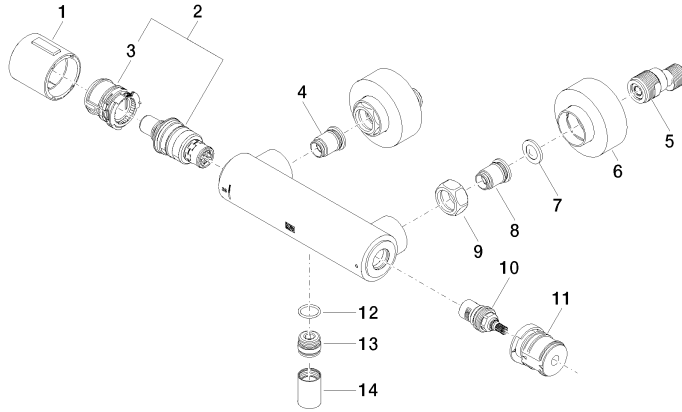

Shower thermostat for wall installation - Champagne (22kt Gold)

34 443 979

- slide-on rosettes Ø 70 mm
- gauge 150 mm - 13 mm
- 3/8" shower outlet
- with volume control
- WRAS 2204005

Intrinsic protection against back flow.

Shower thermostat for wall installation - Champagne (22kt Gold)

34 443 979

mm [inches]

Flow rate chart

Certificates

Belgaqua_22_281_2 LGA_29986.
7_5.

WRAS_2204005.

Shower thermostat for wall installation - Champagne (22kt Gold)

34 443 979

Parts for other finishes can be found here: [Chrome](#)

Spare parts list

No.	Item Number	Name	Quantity used	Delivery time
1	90 17 33 015 00-47	handle	1	30
2	90 15 02 070 00 90	cartridge	1	2
3	90 30 40 010 00 90	regulator	1	2
4	04 31 20 530 00 90	insert	1	2
5	04 11 04 030 00 90	connection	2	2
6	90 31 20 512 00-47	rosette	2	30
7	09 29 30 050 90	sieve	2	2
8	04 31 20 540 00 90	insert	1	2
9	09 24 77 008-00	nut	2	10
10	90 90 03 236 00 90	top	1	2
11	90 30 40 017 00 90	base	1	2
12	90 14 10 010 00 90	seal	1	2
13	09 31 20 511-47	nipple	1	60
14	90 21 02 069 00-47	cover	1	30