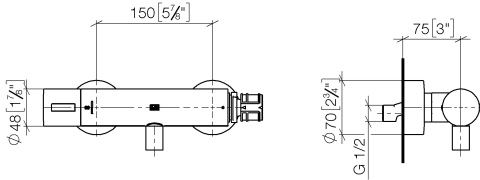

Shower thermostat for wall installation - Champagne (22kt Gold)

34 443 979

- slide-on rosettes Ø 70 mm
- gauge 150 mm - 13 mm
- 3/8" shower outlet
- with volume control
- WRAS 2204005

Intrinsic protection against back flow.

Shower thermostat for wall installation - Champagne (22kt Gold)

34 443 979

mm [inches]

Flow rate chart

Certificates

Belgaqua_22_281_2 LGA_29986.
7_5.

WRAS_2204005.

Shower thermostat for wall installation - Champagne (22kt Gold)

34 443 979

Parts for other finishes can be found here: [Chrome](#)

Spare parts list

No.	Item Number	Name	Quantity used	Delivery time
1	90 17 33 015 00-47	handle	1	30
2	90 15 02 070 00 90	cartridge	1	2
3	90 30 40 010 00 90	regulator	1	2
4	04 31 20 530 00 90	insert	1	2
5	04 11 04 030 00 90	connection	2	2
6	90 31 20 512 00-47	rosette	2	30
7	09 29 30 050 90	sieve	2	2
8	04 31 20 540 00 90	insert	1	2
9	09 24 77 008-00	nut	2	10
10	90 90 03 236 00 90	top	1	2
11	90 30 40 017 00 90	base	1	2
12	90 14 10 010 00 90	seal	1	2
13	09 31 20 511-47	nipple	1	60
14	90 21 02 069 00-47	cover	1	30