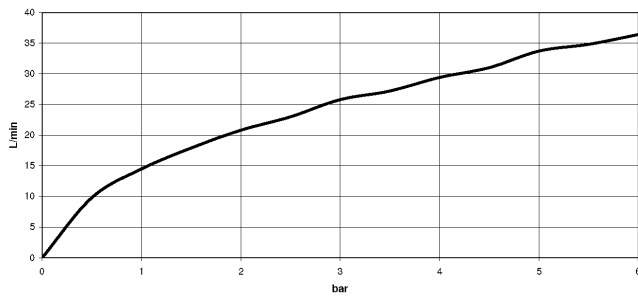

Shower thermostat for wall installation - Champagne (22kt Gold)

34 443 979

mm [inches]

Flow rate chart

Certificates

Belgaqua_22_281_2 LGA_29986.
7_5.

WRAS_2204005.

Shower thermostat for wall installation - Champagne (22kt Gold)