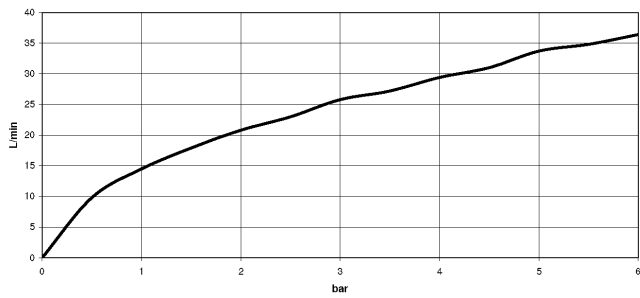

Required miscellaneous

TARA Regulator handle - Brushed Chrome 11 431 892-93

Shower thermostat for wall installation - Brushed Chrome

34 443 979

mm [inches]

Flow rate chart

Certificates

Belgaqua_22_281_2 LGA_29986.
7_5.