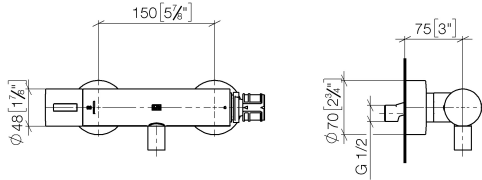

Shower thermostat for wall installation - Brushed Chrome

34 443 979

- slide-on rosettes Ø 70 mm
- gauge 150 mm - 13 mm
- 3/8" shower outlet
- with volume control
- WRAS 2204005

Intrinsic protection against back flow.

Required miscellaneous

TARA Regulator handle - Brushed Chrome 11 431 892-93

Shower thermostat for wall installation - Brushed Chrome

34 443 979

mm [inches]

Flow rate chart

Certificates

Belgaqua_22_281_2 LGA_29986.
7_5.

WRAS_2204005.

Shower thermostat for wall installation - Brushed Chrome

34 443 979

Parts for other finishes can be found here: [Chrome](#)

Spare parts list

No.	Item Number	Name	Quantity used	Delivery time
1	90 17 33 015 00-93	handle	1	20
2	90 15 02 070 00 90	cartridge	1	2
3	90 30 40 010 00 90	regulator	1	2
4	04 31 20 530 00 90	insert	1	2
5	04 11 04 030 00 90	connection	2	2
6	90 31 20 512 00-93	rosette	2	20
7	09 29 30 050 90	sieve	2	2
8	04 31 20 540 00 90	insert	1	2
9	09 24 77 008-00	nut	2	10
10	90 90 03 236 00 90	top	1	2
11	90 30 40 017 00 90	base	1	2
12	90 14 10 010 00 90	seal	1	2
13	09 31 20 511-93	nipple	1	20
14	90 21 02 069 00-93	cover	1	-