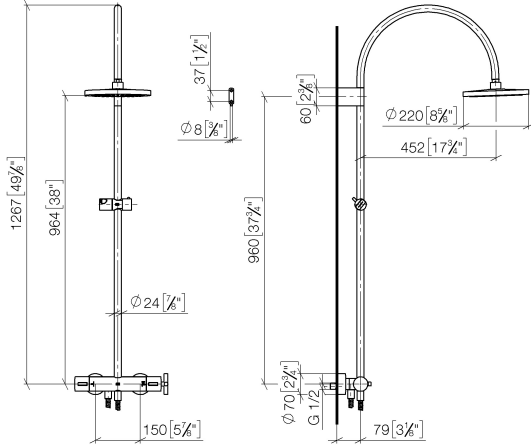

**TARA Shower pipe with shower thermostat without hand shower FlowReduce  
220 mm - Brushed Platinum**

TARA

34 458 892

- shower with fixed riser projection 452mm
- Rain shower: PURE RAIN, max. flow rate 7 l/min (at 3 bar)
- Function from: 6 l/min
- rain shower Ø 220 mm
- rain shower with anti-scale system
- rotary diverter with volume control and shut-off function
- slide-on rosettes Ø 70 mm
- height of fittings up to rain shower (bottom edge) 964mm
- height of fittings up to top edge of elbow 1267mm
- gauge 150 mm - 13 mm
- metal shower hose 1750mm with integrated anti-twist protection
- 1/2" connection
- slide bar
- Pipe diameter 23.5 mm
- This product can help a building meet the requirements of Green Building Rating Systems, e.g. LEED®, BREEAM®, DGNB
- WRAS 2204013

**TARA Shower pipe with shower thermostat without hand shower FlowReduce  
220 mm - Brushed Platinum**

TARA

34 458 892  
mm [inches]  
1:10

**Flow rate chart**

**Codes & Standards**

DIN 4109

EN 1717

ISO 3822

Scottish Water  
Byelaws

UK Water Supply  
Regulations

Ü-Zeichen

TARA Shower pipe with shower thermostat without hand shower FlowReduce  
220 mm - Brushed Platinum

---

TARA

34 458 892

Certificates