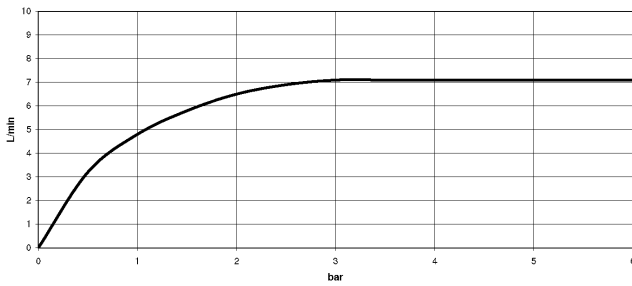

**TARA Shower pipe with shower thermostat without hand shower FlowReduce  
220 mm - Brushed Platinum**

TARA

34 458 892  
mm [inches]  
1:10

**Flow rate chart**

**Codes & Standards**

DIN 4109

EN 1717

ISO 3822