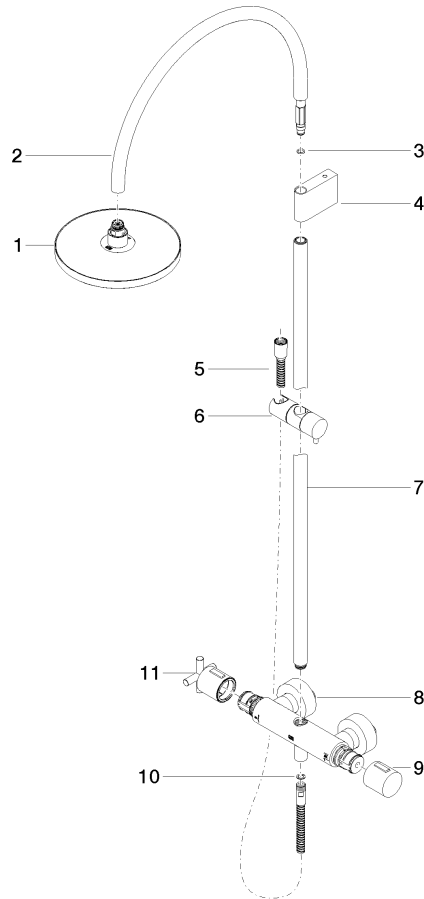

**TARA Shower pipe with shower thermostat without hand shower FlowReduce  
220 mm - Brushed Platinum**

TARA

34 458 892  
mm [inches]  
1:10

**Flow rate chart**

**Codes & Standards**

DIN 4109

EN 1717

ISO 3822

Scottish Water  
Byelaws

UK Water Supply  
Regulations

Ü-Zeichen

TARA Shower pipe with shower thermostat without hand shower FlowReduce  
220 mm - Brushed Platinum

---

TARA

34 458 892

Certificates

---

WRAS\_2204

LGA\_38

Belgaqua\_22\_283\_2

TARA Shower pipe with shower thermostat without hand shower FlowReduce  
220 mm - Brushed Platinum

TARA

34 458 892

**Product version from 5/1/2022**

Parts for other  
finishes can be found  
here: [Chrome](#)

TARA Shower pipe with shower thermostat without hand shower FlowReduce  
220 mm - Brushed Platinum

TARA

34 458 892