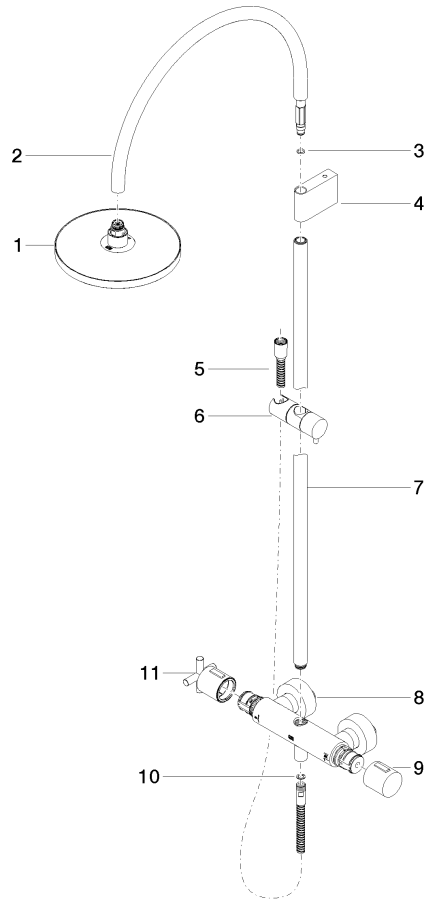

**TARA Shower pipe with shower thermostat without hand shower FlowReduce
220 mm - Matte Black**

TARA

34 458 892

- shower with fixed riser projection 452mm
- Rain shower: PURE RAIN, max. flow rate 7 l/min (at 3 bar)
- Function from: 6 l/min
- rain shower Ø 220 mm
- rain shower with anti-scale system
- rotary diverter with volume control and shut-off function
- slide-on rosettes Ø 70 mm
- height of fittings up to rain shower (bottom edge) 964mm
- height of fittings up to top edge of elbow 1267mm
- gauge 150 mm - 13 mm
- metal shower hose 1750mm with integrated anti-twist protection
- 1/2" connection
- slide bar
- Pipe diameter 23.5 mm
- This product can help a building meet the requirements of Green Building Rating Systems, e.g. LEED®, BREEAM®, DGNB
- WRAS 2204013

TARA Shower pipe with shower thermostat without hand shower FlowReduce
220 mm - Matte Black

TARA

34 458 892

Certificates

WRAS_2204

LGA_38

Belgaqua_22_283_2

TARA Shower pipe with shower thermostat without hand shower FlowReduce
220 mm - Matte Black

TARA

34 458 892

Product version from 5/1/2022

Parts for other
finishes can be found
here: [Chrome](#)

TARA Shower pipe with shower thermostat without hand shower FlowReduce
220 mm - Matte Black

TARA

34 458 892

Spare parts list

Product version from 5/1/2022

No.	Item Number	Name	Quantity used	Delivery time
	90 12 05 092 20-33	shower	11	30