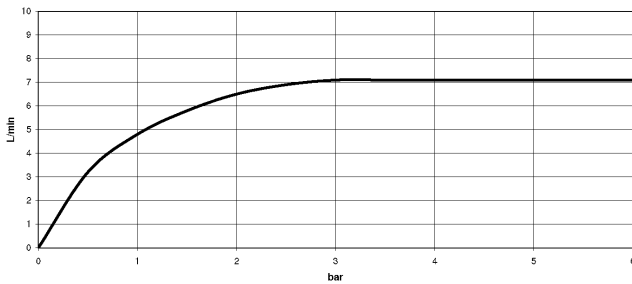

**TARA Shower pipe with shower thermostat without hand shower FlowReduce
220 mm - Brushed Champagne (22kt Gold)**

TARA

34 458 892

- shower with fixed riser projection 452mm
- Rain shower: PURE RAIN, max. flow rate 7 l/min (at 3 bar)
- Function from: 6 l/min
- rain shower Ø 220 mm
- rain shower with anti-scale system
- rotary diverter with volume control and shut-off function
- slide-on rosettes Ø 70 mm
- height of fittings up to rain shower (bottom edge) 964mm
- height of fittings up to top edge of elbow 1267mm
- gauge 150 mm - 13 mm
- metal shower hose 1750mm with integrated anti-twist protection
- 1/2" connection
- slide bar
- Pipe diameter 23.5 mm
- This product can help a building meet the requirements of Green Building Rating Systems, e.g. LEED®, BREEAM®, DGNB
- WRAS 2204013

**TARA Shower pipe with shower thermostat without hand shower FlowReduce
220 mm - Brushed Champagne (22kt Gold)**

TARA

34 458 892
mm [inches]
1:10

Flow rate chart

Codes & Standards

DIN 4109

EN 1717

ISO 3822