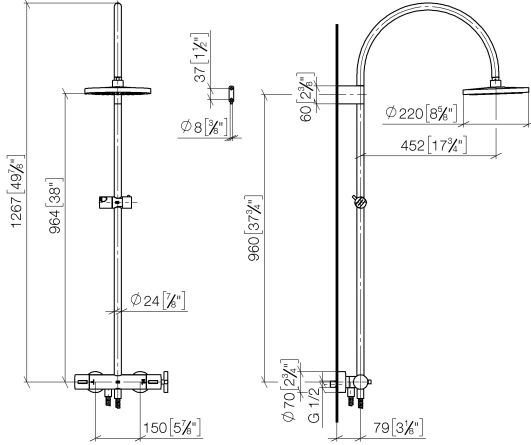

**TARA Shower pipe with shower thermostat without hand shower FlowReduce
220 mm - Brushed Champagne (22kt Gold)**

TARA

34 458 892

- shower with fixed riser projection 452mm
- Rain shower: PURE RAIN, max. flow rate 7 l/min (at 3 bar)
- Function from: 6 l/min
- rain shower Ø 220 mm
- rain shower with anti-scale system
- rotary diverter with volume control and shut-off function
- slide-on rosettes Ø 70 mm
- height of fittings up to rain shower (bottom edge) 964mm
- height of fittings up to top edge of elbow 1267mm
- gauge 150 mm - 13 mm
- metal shower hose 1750mm with integrated anti-twist protection
- 1/2" connection
- slide bar
- Pipe diameter 23.5 mm
- This product can help a building meet the requirements of Green Building Rating Systems, e.g. LEED®, BREEAM®, DGNB
- WRAS 2204013

**TARA Shower pipe with shower thermostat without hand shower FlowReduce
220 mm - Brushed Champagne (22kt Gold)**

TARA

34 458 892
mm [inches]
1:10

Flow rate chart

Codes & Standards

DIN 4109

EN 1717

ISO 3822

Scottish Water
Byelaws

UK Water Supply
Regulations

Ü-Zeichen

TARA Shower pipe with shower thermostat without hand shower FlowReduce
220 mm - Brushed Champagne (22kt Gold)

TARA

34 458 892

Certificates

WRAS_2204

TARA

34 458 892

Spare parts list

Product version from 5/1/2022

No.	Item Number	Name	Quantity used	Delivery time
	90 12 05 092 20-46	shower	11	30