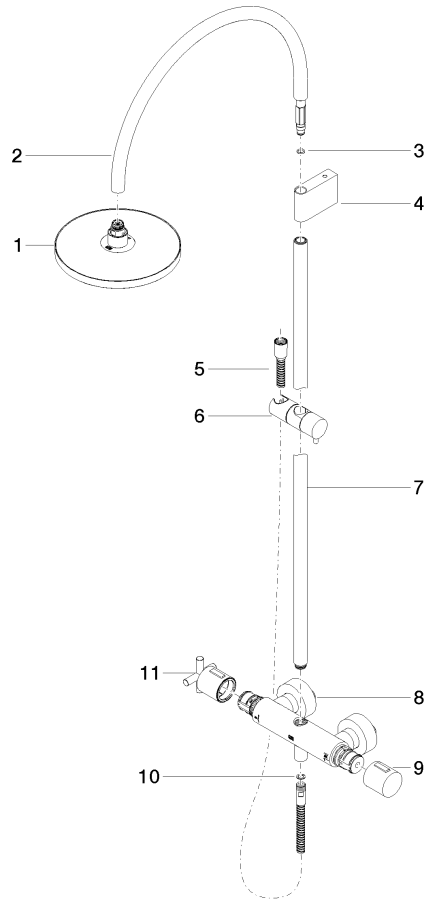

**TARA Shower pipe with shower thermostat without hand shower FlowReduce
220 mm - Brushed Champagne (22kt Gold)**

TARA

34 458 892

- shower with fixed riser projection 452mm
- Rain shower: PURE RAIN, max. flow rate 7 l/min (at 3 bar)
- Function from: 6 l/min
- rain shower Ø 220 mm
- rain shower with anti-scale system
- rotary diverter with volume control and shut-off function
- slide-on rosettes Ø 70 mm
- height of fittings up to rain shower (bottom edge) 964mm
- height of fittings up to top edge of elbow 1267mm
- gauge 150 mm - 13 mm
- metal shower hose 1750mm with integrated anti-twist protection
- 1/2" connection
- slide bar
- Pipe diameter 23.5 mm
- This product can help a building meet the requirements of Green Building Rating Systems, e.g. LEED®, BREEAM®, DGNB
- WRAS 2204013

**TARA Shower pipe with shower thermostat without hand shower FlowReduce
220 mm - Brushed Champagne (22kt Gold)**

TARA

34 458 892
mm [inches]
1:10

Flow rate chart

Codes & Standards

DIN 4109

EN 1717

ISO 3822

Scottish Water
Byelaws

UK Water Supply
Regulations

Ü-Zeichen

TARA Shower pipe with shower thermostat without hand shower FlowReduce
220 mm - Brushed Champagne (22kt Gold)

TARA

34 458 892

Certificates

WRAS_2204

LGA_38

Belgaqua_22_283_2

34 458 892

Product version from 5/1/2022

Parts for other
finishes can be found
here: [Chrome](#)

TARA Shower pipe with shower thermostat without hand shower FlowReduce
220 mm - Brushed Champagne (22kt Gold)