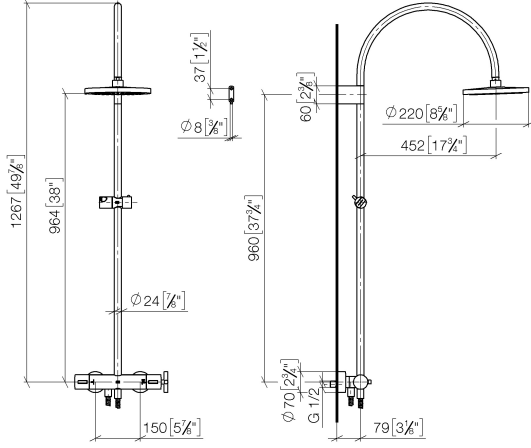

**TARA Shower pipe with shower thermostat without hand shower FlowReduce  
220 mm - Champagne (22kt Gold)**

TARA

34 458 892

- shower with fixed riser projection 452mm
- Rain shower: PURE RAIN, max. flow rate 7 l/min (at 3 bar)
- Function from: 6 l/min
- rain shower Ø 220 mm
- rain shower with anti-scale system
- rotary diverter with volume control and shut-off function
- slide-on rosettes Ø 70 mm
- height of fittings up to rain shower (bottom edge) 964mm
- height of fittings up to top edge of elbow 1267mm
- gauge 150 mm - 13 mm
- metal shower hose 1750mm with integrated anti-twist protection
- 1/2" connection
- slide bar
- Pipe diameter 23.5 mm
- This product can help a building meet the requirements of Green Building Rating Systems, e.g. LEED®, BREEAM®, DGNB
- WRAS 2204013

**TARA Shower pipe with shower thermostat without hand shower FlowReduce  
220 mm - Champagne (22kt Gold)**

TARA

34 458 892  
mm [inches]  
1:10

**Flow rate chart**

**Codes & Standards**

DIN 4109

EN 1717

ISO 3822

Scottish Water  
Byelaws

UK Water Supply  
Regulations

Ü-Zeichen

TARA Shower pipe with shower thermostat without hand shower FlowReduce  
220 mm - Champagne (22kt Gold)

---

TARA

34 458 892

Certificates

---

WRAS\_2204

LGA\_38

Belgaqua\_22\_283\_2

34 458 892

**Product version from 5/1/2022**

Parts for other  
finishes can be found  
here: [Chrome](#)

TARA Shower pipe with shower thermostat without hand shower FlowReduce  
220 mm - Champagne (22kt Gold)