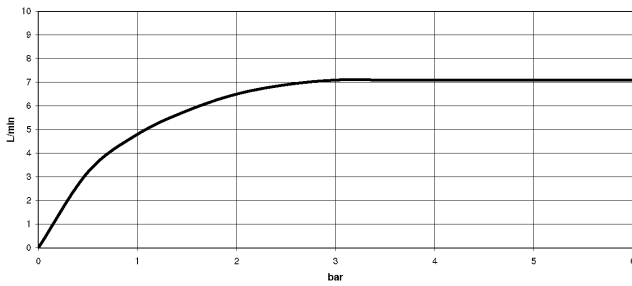

**TARA Shower pipe with shower thermostat without hand shower FlowReduce  
220 mm - Champagne (22kt Gold)**

TARA

34 458 892

- shower with fixed riser projection 452mm
- Rain shower: PURE RAIN, max. flow rate 7 l/min (at 3 bar)
- Function from: 6 l/min
- rain shower Ø 220 mm
- rain shower with anti-scale system
- rotary diverter with volume control and shut-off function
- slide-on rosettes Ø 70 mm
- height of fittings up to rain shower (bottom edge) 964mm
- height of fittings up to top edge of elbow 1267mm
- gauge 150 mm - 13 mm
- metal shower hose 1750mm with integrated anti-twist protection
- 1/2" connection
- slide bar
- Pipe diameter 23.5 mm
- This product can help a building meet the requirements of Green Building Rating Systems, e.g. LEED®, BREEAM®, DGNB
- WRAS 2204013

**TARA Shower pipe with shower thermostat without hand shower FlowReduce  
220 mm - Champagne (22kt Gold)**

TARA

34 458 892  
mm [inches]  
1:10

**Flow rate chart**

**Codes & Standards**

DIN 4109

EN 1717

ISO 3822