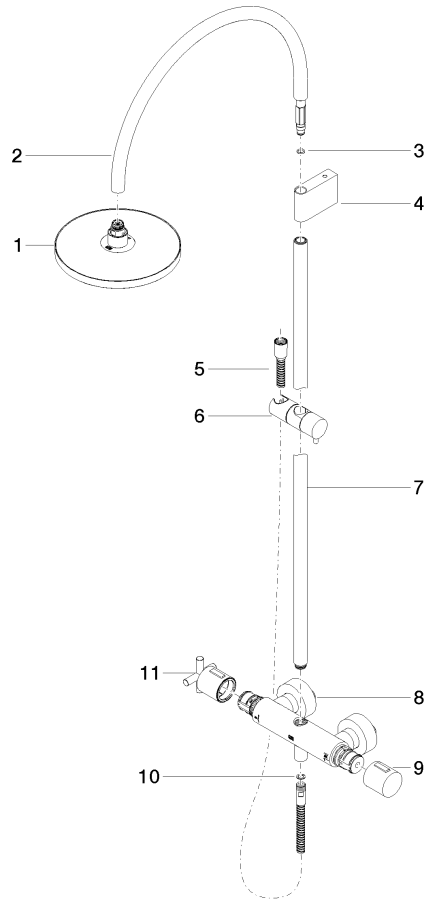

**TARA Shower pipe with shower thermostat without hand shower FlowReduce  
220 mm - Champagne (22kt Gold)**

TARA

34 458 892

- shower with fixed riser projection 452mm
- Rain shower: PURE RAIN, max. flow rate 7 l/min (at 3 bar)
- Function from: 6 l/min
- rain shower Ø 220 mm
- rain shower with anti-scale system
- rotary diverter with volume control and shut-off function
- slide-on rosettes Ø 70 mm
- height of fittings up to rain shower (bottom edge) 964mm
- height of fittings up to top edge of elbow 1267mm
- gauge 150 mm - 13 mm
- metal shower hose 1750mm with integrated anti-twist protection
- 1/2" connection
- slide bar
- Pipe diameter 23.5 mm
- This product can help a building meet the requirements of Green Building Rating Systems, e.g. LEED®, BREEAM®, DGNB
- WRAS 2204013

**TARA Shower pipe with shower thermostat without hand shower FlowReduce  
220 mm - Champagne (22kt Gold)**

TARA

34 458 892  
mm [inches]  
1:10

**Flow rate chart**

**Codes & Standards**

DIN 4109

EN 1717

ISO 3822

Scottish Water  
Byelaws

UK Water Supply  
Regulations

Ü-Zeichen

TARA Shower pipe with shower thermostat without hand shower FlowReduce  
220 mm - Champagne (22kt Gold)

---

TARA

34 458 892

Certificates

---

WRAS\_2204

LGA\_38

Belgaqua\_22\_283\_2

34 458 892

**Product version from 5/1/2022**

Parts for other  
finishes can be found  
here: [Chrome](#)

TARA Shower pipe with shower thermostat without hand shower FlowReduce  
220 mm - Champagne (22kt Gold)