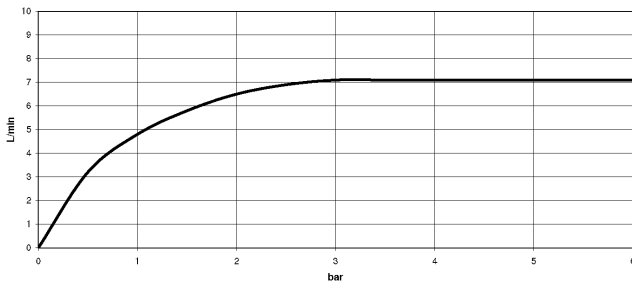

Flow rate chart

Codes & Standards

DIN 4109	EN 1717	ISO 3822	Scottish Water Byelaws
UK Water Supply Regulations	Ü-Zeichen		

TARA Shower pipe with shower thermostat without hand shower FlowReduce
220 mm - Brushed Chrome