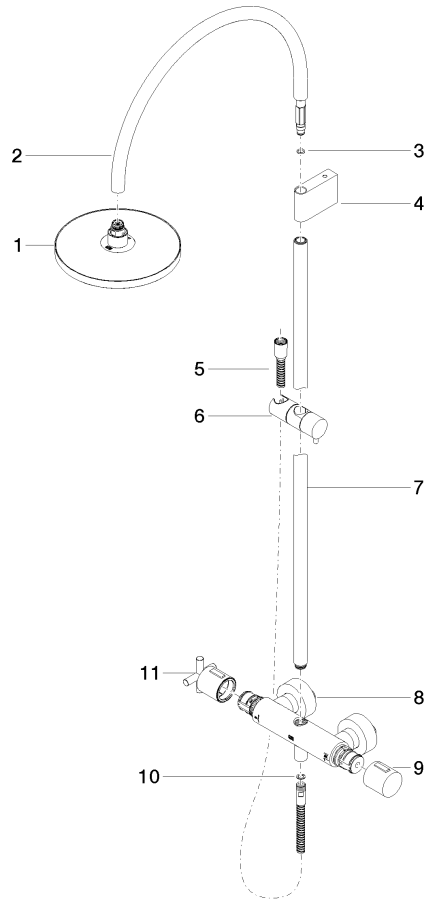

**TARA Shower pipe with shower thermostat without hand shower FlowReduce
220 mm - Brushed Chrome**

TARA

34 458 892

- shower with fixed riser projection 452mm
- Rain shower: PURE RAIN, max. flow rate 7 l/min (at 3 bar)
- Function from: 6 l/min
- rain shower Ø 220 mm
- rain shower with anti-scale system
- rotary diverter with volume control and shut-off function
- slide-on rosettes Ø 70 mm
- height of fittings up to rain shower (bottom edge) 964mm
- height of fittings up to top edge of elbow 1267mm
- gauge 150 mm - 13 mm
- metal shower hose 1750mm with integrated anti-twist protection
- 1/2" connection
- slide bar
- Pipe diameter 23.5 mm
- This product can help a building meet the requirements of Green Building Rating Systems, e.g. LEED®, BREEAM®, DGNB
- WRAS 2204013

Flow rate chart

Codes & Standards

DIN 4109	EN 1717	ISO 3822	Scottish Water Byelaws
UK Water Supply Regulations	Ü-Zeichen		

TARA Shower pipe with shower thermostat without hand shower FlowReduce
220 mm - Brushed Chrome

Parts for other
finishes can be found
here: [Chrome](#)

TARA Shower pipe with shower thermostat without hand shower FlowReduce
220 mm - Brushed Chrome

TARA

34 458 892

Spare parts list

Product version from 5/1/2022

No.	Item Number	Name	Quantity used	Delivery time
	90 12 05 092 20-93	shower	11	20