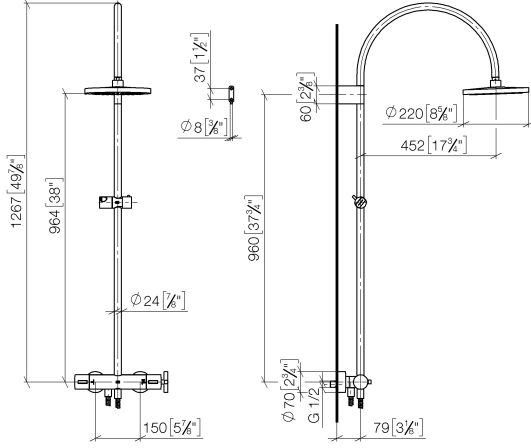

**TARA Shower pipe with shower thermostat without hand shower FlowReduce
220 mm - Brushed Chrome**

TARA

34 458 892

- shower with fixed riser projection 452mm
- Rain shower: PURE RAIN, max. flow rate 7 l/min (at 3 bar)
- Function from: 6 l/min
- rain shower Ø 220 mm
- rain shower with anti-scale system
- rotary diverter with volume control and shut-off function
- slide-on rosettes Ø 70 mm
- height of fittings up to rain shower (bottom edge) 964mm
- height of fittings up to top edge of elbow 1267mm
- gauge 150 mm - 13 mm
- metal shower hose 1750mm with integrated anti-twist protection
- 1/2" connection
- slide bar
- Pipe diameter 23.5 mm
- This product can help a building meet the requirements of Green Building Rating Systems, e.g. LEED®, BREEAM®, DGNB
- WRAS 2204013

Required miscellaneous

**SERIES-VARIOUS Hand shower -
Brushed Chrome** 28 025 979-93
0010

**TARA Shower pipe with shower thermostat without hand shower FlowReduce
220 mm - Brushed Chrome**

TARA

34 458 892
mm [inches]
1:10

Flow rate chart

Codes & Standards

DIN 4109	EN 1717	ISO 3822	Scottish Water Byelaws
UK Water Supply Regulations	Ü-Zeichen		

TARA Shower pipe with shower thermostat without hand shower FlowReduce
220 mm - Brushed Chrome

No.	Item Number	Name	Quantity used	Delivery time
	90 12 05 092 20-93	shower	11	20