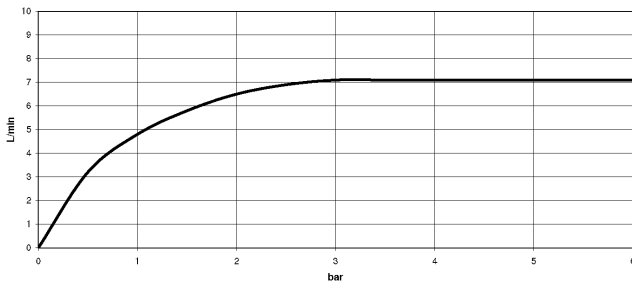

**TARA Shower pipe with shower thermostat without hand shower FlowReduce
220 mm - Brushed Dark Platinum**

TARA

34 458 892
mm [inches]
1:10

Flow rate chart

Codes & Standards

DIN 4109

EN 1717

ISO 3822