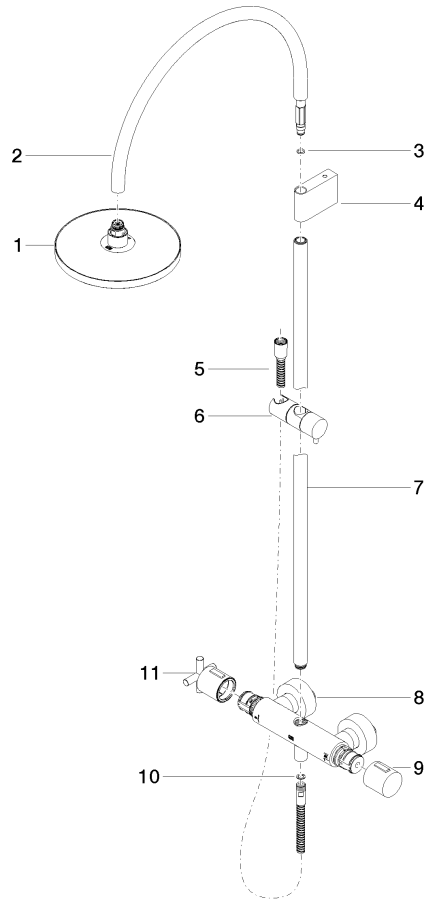

**TARA Shower pipe with shower thermostat without hand shower FlowReduce
220 mm - Brushed Dark Platinum**

TARA

34 458 892
mm [inches]
1:10

Flow rate chart

Codes & Standards

DIN 4109

EN 1717

ISO 3822

Scottish Water
Byelaws

UK Water Supply
Regulations

Ü-Zeichen

TARA Shower pipe with shower thermostat without hand shower FlowReduce
220 mm - Brushed Dark Platinum

TARA

34 458 892

Certificates

WRAS_2204

LGA_38

Belgaqua_22_283_2

34 458 892

Product version from 5/1/2022

Parts for other
finishes can be found
here: [Chrome](#)

TARA Shower pipe with shower thermostat without hand shower FlowReduce
220 mm - Brushed Dark Platinum

TARA

34 458 892

Spare parts list

Product version from 5/1/2022

No.	Item Number	Name	Quantity used	Delivery time
	90 12 05 092 20-99	shower	11	30