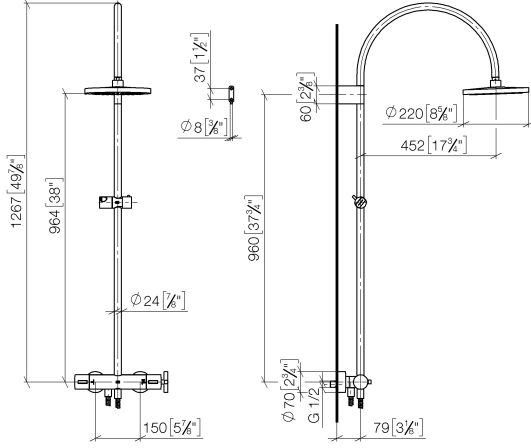

**TARA Shower pipe with shower thermostat without hand shower FlowReduce
220 mm - Brushed Dark Platinum**

TARA

34 458 892

- shower with fixed riser projection 452mm
- Rain shower: PURE RAIN, max. flow rate 7 l/min (at 3 bar)
- Function from: 6 l/min
- rain shower Ø 220 mm
- rain shower with anti-scale system
- rotary diverter with volume control and shut-off function
- slide-on rosettes Ø 70 mm
- height of fittings up to rain shower (bottom edge) 964mm
- height of fittings up to top edge of elbow 1267mm
- gauge 150 mm - 13 mm
- metal shower hose 1750mm with integrated anti-twist protection
- 1/2" connection
- slide bar
- Pipe diameter 23.5 mm
- This product can help a building meet the requirements of Green Building Rating Systems, e.g. LEED®, BREEAM®, DGNB
- WRAS 2204013

**TARA Shower pipe with shower thermostat without hand shower FlowReduce
220 mm - Brushed Dark Platinum**

TARA

34 458 892
mm [inches]
1:10

Flow rate chart

Codes & Standards

DIN 4109

EN 1717

ISO 3822

Scottish Water
Byelaws

UK Water Supply
Regulations

Ü-Zeichen

TARA Shower pipe with shower thermostat without hand shower FlowReduce
220 mm - Brushed Dark Platinum

TARA

34 458 892

Certificates

WRAS_2204