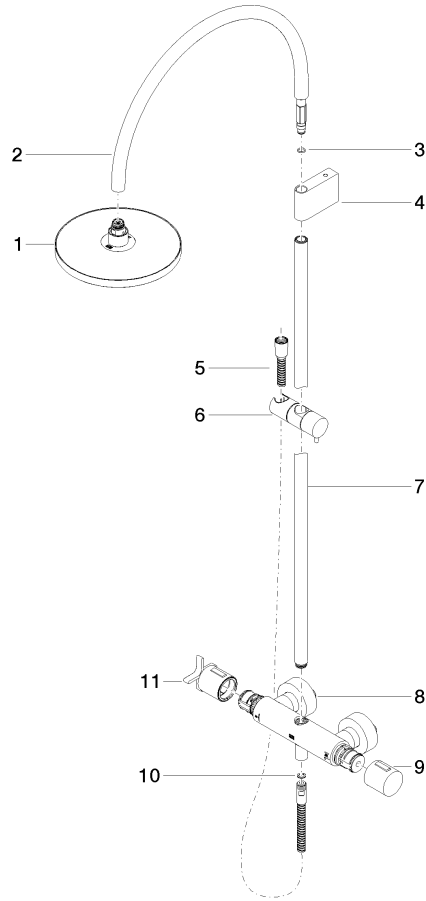

VAIA Shower pipe with shower thermostat without hand shower FlowReduce - Chrome

VAIA

34 459 809

- shower with fixed riser projection 452mm
- overhead shower: rain flow
- rain shower Ø 220 mm
- rain shower with anti-scale system
- max. rainshower flow 7 l/min
- Function from: 6 l/min
- rotary diverter with volume control and shut-off function
- slide-on rosettes Ø 70 mm
- height of fittings up to rain shower (bottom edge) 964mm
- height of fittings up to top edge of elbow 1267mm
- gauge 150 mm - 13 mm
- metal shower hose 1750mm with integrated anti-twist protection
- 1/2" connection
- slide bar
- Pipe diameter 23.5 mm
- This product can help a building meet the requirements of Green Building Rating Systems, e.g. LEED®, BREEAM®, DGNB
- WRAS 2204013

**This article does not include a hand shower!
Intrinsic protection against back flow.**

This article does not include a hand shower!

Intrinsic protection against back flow.

	Chrome	34 459 809-00
	Brushed Platinum	34 459 809-06
	Platinum	34 459 809-08
	Dark Chrome	34 459 809-19
	Brushed Durabrass (23kt Gold)	34 459 809-28
	Brushed Bronze	34 459 809-42
	Brushed Champagne (22kt Gold)	34 459 809-46
	Champagne (22kt Gold)	34 459 809-47
	Brushed Dark Platinum	34 459 809-99

Required miscellaneous

Hand shower - Chrome

28 016 979-00

34 459 809

mm [inches]

Flow rate chart

Certificates

WRAS_2204013. Belgaqua_24-006- LGA_38737.
27_8.

34 459 809

Spare parts list

No.	Item Number	Name	Quantity used	Delivery time
1	90 12 05 092 20-00	shower	1	10
2	04 28 22 346 00-00	pipe	1	10
3	09 14 10 008 90	seal	1	2
4	90 17 11 150 00-00	holder	1	10
5	28 322 970-00	Metal shower hose 1/2" x 3/8" x 1750 mm - Chrome	1	2
6	12 570 970-00	Slide unit - Chrome	1	10
7	90 28 22 349 00-00	pipe	1	10
8	04 17 01 250 00-00	connection	1	10
9	90 17 33 015 00-00	handle	1	10
10	90 14 20 026 00 90	seal	1	2
11	90 17 33 030 00-00	handle	1	10