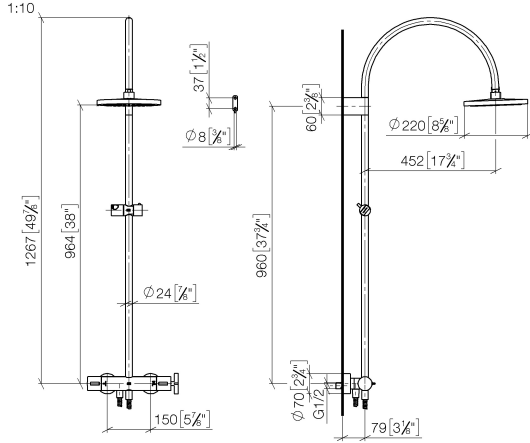

VAIA Shower pipe with shower thermostat without hand shower FlowReduce - Chrome

VAIA

34 459 809

- shower with fixed riser projection 452mm
- overhead shower: rain flow
- rain shower Ø 220 mm
- rain shower with anti-scale system
- max. rainshower flow 7 l/min
- Function from: 6 l/min
- rotary diverter with volume control and shut-off function
- slide-on rosettes Ø 70 mm
- height of fittings up to rain shower (bottom edge) 964mm
- height of fittings up to top edge of elbow 1267mm
- gauge 150 mm - 13 mm
- metal shower hose 1750mm with integrated anti-twist protection
- 1/2" connection
- slide bar
- Pipe diameter 23.5 mm
- This product can help a building meet the requirements of Green Building Rating Systems, e.g. LEED®, BREEAM®, DGNB
- WRAS 2204013

Required miscellaneous

Hand shower - Chrome

28 016 979-00

34 459 809

mm [inches]

Flow rate chart

Certificates

WRAS_2204013. Belgaqua_24-006- LGA_38737.
27_8.

34 459 809

Spare parts list

No.	Item Number	Name	Quantity used	Delivery time
1	90 12 05 092 20-00	shower	1	10
2	04 28 22 346 00-00	pipe	1	10
3	09 14 10 008 90	seal	1	2
4	90 17 11 150 00-00	holder	1	10
5	28 322 970-00	Metal shower hose 1/2" x 3/8" x 1750 mm - Chrome	1	2
6	12 570 970-00	Slide unit - Chrome	1	10
7	90 28 22 349 00-00	pipe	1	10
8	04 17 01 250 00-00	connection	1	10
9	90 17 33 015 00-00	handle	1	10
10	90 14 20 026 00 90	seal	1	2
11	90 17 33 030 00-00	handle	1	10