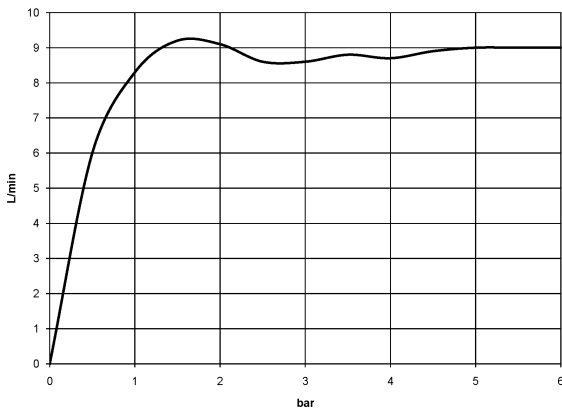

VAIA Shower pipe with shower thermostat without hand shower FlowReduce - Chrome

VAIA

34 459 809

- shower with fixed riser projection 452mm
- overhead shower: rain flow
- rain shower Ø 220 mm
- rain shower with anti-scale system
- max. rainshower flow 7 l/min
- Function from: 6 l/min
- rotary diverter with volume control and shut-off function
- slide-on rosettes Ø 70 mm
- height of fittings up to rain shower (bottom edge) 964mm
- height of fittings up to top edge of elbow 1267mm
- gauge 150 mm - 13 mm
- metal shower hose 1750mm with integrated anti-twist protection
- 1/2" connection
- slide bar
- Pipe diameter 23.5 mm
- This product can help a building meet the requirements of Green Building Rating Systems, e.g. LEED®, BREEAM®, DGNB
- WRAS 2204013

Required miscellaneous

Hand shower - Chrome

28 016 979-00

34 459 809

mm [inches]

Flow rate chart

Certificates

WRAS_2204013. Belgaqua_24-006- LGA_38737.
27_8.