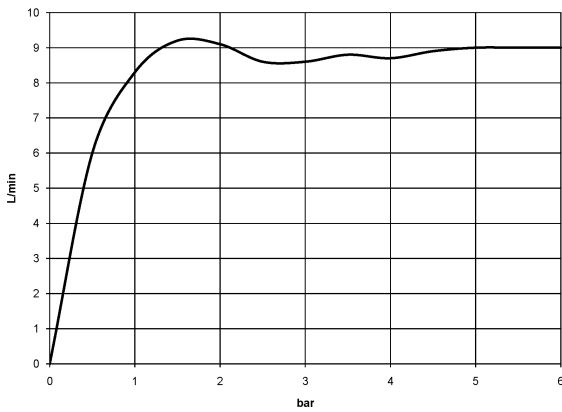

**VAIA Shower pipe with shower thermostat without hand shower FlowReduce -
Brushed Champagne (22kt Gold)**

34 459 809

- shower with fixed riser projection 452mm
- overhead shower: rain flow
- rain shower Ø 220 mm
- rain shower with anti-scale system
- max. rainshower flow 7 l/min
- Function from: 6 l/min
- rotary diverter with volume control and shut-off function
- slide-on rosettes Ø 70 mm
- height of fittings up to rain shower (bottom edge) 964mm
- height of fittings up to top edge of elbow 1267mm
- gauge 150 mm - 13 mm
- metal shower hose 1750mm with integrated anti-twist protection
- 1/2" connection
- slide bar
- Pipe diameter 23.5 mm
- This product can help a building meet the requirements of Green Building Rating Systems, e.g. LEED®, BREEAM®, DGNB
- WRAS

34 459 809

mm [inches]

Flow rate chart

Codes & Standards

DIN 4109

EN 1717

ISO 3822

Scottish Water
Byelaws