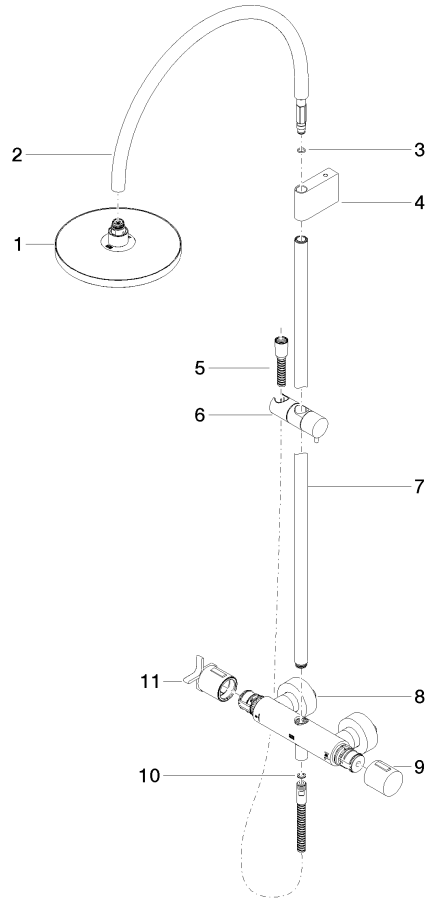

**VAIA Shower pipe with shower thermostat without hand shower FlowReduce -
Brushed Champagne (22kt Gold)**

34 459 809

- shower with fixed riser projection 452mm
- overhead shower: rain flow
- rain shower Ø 220 mm
- rain shower with anti-scale system
- max. rainshower flow 7 l/min
- Function from: 6 l/min
- rotary diverter with volume control and shut-off function
- slide-on rosettes Ø 70 mm
- height of fittings up to rain shower (bottom edge) 964mm
- height of fittings up to top edge of elbow 1267mm
- gauge 150 mm - 13 mm
- metal shower hose 1750mm with integrated anti-twist protection
- 1/2" connection
- slide bar
- Pipe diameter 23.5 mm
- This product can help a building meet the requirements of Green Building Rating Systems, e.g. LEED®, BREEAM®, DGNB
- WRAS

34 459 809

mm [inches]

Flow rate chart

Codes & Standards

DIN 4109

EN 1717

ISO 3822

Scottish Water
Byelaws

UK Water Supply
Regulations

Ü-Zeichen

VAIA Shower pipe with shower thermostat without hand shower FlowReduce -
Brushed Champagne (22kt Gold)

34 459 809

Certificates

WRAS_2204

Belgaqua_24-006-2 LGA_38

**VAIA Shower pipe with shower thermostat without hand shower FlowReduce -
Brushed Champagne (22kt Gold)**

34 459 809

Parts for other
finishes can be found
here: [Chrome](#)

Spare parts list

No.	Item Number	Name	Quantity used	Delivery time
1	90 12 05 092 20-46	shower	1	30
2	04 28 22 346 00-46	pipe	1	60
3	09 14 10 008 90	seal	1	2
4	90 17 11 150 00-46	holder	1	30
5	28 322 970-46	Metal shower hose 1/2" x 3/8" x 1750 mm - Brushed Champagne (22kt Gold)	1	30
6	12 570 970-46	Slide unit - Brushed Champagne (22kt Gold)	1	30
7	90 28 22 349 00-46	pipe	1	30
8	04 17 01 250 00-46	connection	1	60
9	90 17 33 015 00-46	handle	1	30
10	90 14 20 026 00 90	seal	1	2
11	90 17 33 030 00-46	handle	1	30