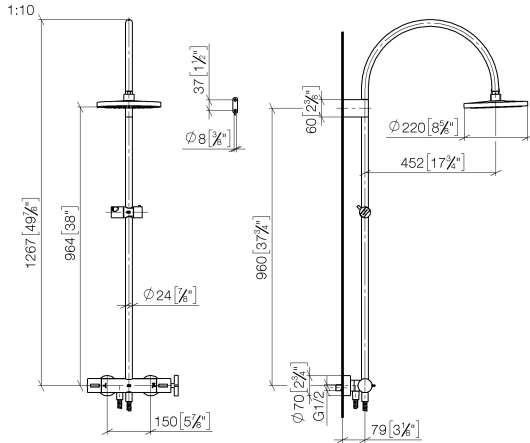

**VAIA Shower pipe with shower thermostat without hand shower FlowReduce -
Brushed Champagne (22kt Gold)**

34 459 809

- shower with fixed riser projection 452mm
- overhead shower: rain flow
- rain shower Ø 220 mm
- rain shower with anti-scale system
- max. rainshower flow 7 l/min
- Function from: 6 l/min
- rotary diverter with volume control and shut-off function
- slide-on rosettes Ø 70 mm
- height of fittings up to rain shower (bottom edge) 964mm
- height of fittings up to top edge of elbow 1267mm
- gauge 150 mm - 13 mm
- metal shower hose 1750mm with integrated anti-twist protection
- 1/2" connection
- slide bar
- Pipe diameter 23.5 mm
- This product can help a building meet the requirements of Green Building Rating Systems, e.g. LEED®, BREEAM®, DGNB
- WRAS

34 459 809

mm [inches]

Flow rate chart

Codes & Standards

DIN 4109

EN 1717

ISO 3822

Scottish Water
Byelaws

34 459 809

Parts for other
finishes can be found
here: [Chrome](#)

Spare parts list

No.	Item Number	Name	Quantity used	Delivery time
1	90 12 05 092 20-46	shower	1	30
2	04 28 22 346 00-46	pipe	1	60
3	09 14 10 008 90	seal	1	2
4	90 17 11 150 00-46	holder	1	30
5	28 322 970-46	Metal shower hose 1/2" x 3/8" x 1750 mm - Brushed Champagne (22kt Gold)	1	30
6	12 570 970-46	Slide unit - Brushed Champagne (22kt Gold)	1	30
7	90 28 22 349 00-46	pipe	1	30
8	04 17 01 250 00-46	connection	1	60
9	90 17 33 015 00-46	handle	1	30
10	90 14 20 026 00 90	seal	1	2
11	90 17 33 030 00-46	handle	1	30