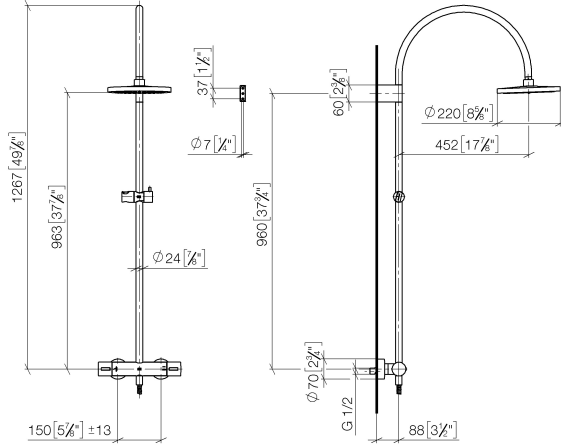

**Showerpipe with shower thermostat without hand shower FlowReduce 220 mm  
- Chrome**

TARA

34 459 892

Fits: TARA, VAIA, META

- shower with fixed riser projection 452mm
- overhead shower: rain flow
- rain shower Ø 220 mm
- rain shower with anti-scale system
- max. rainshower flow 7 l/min
- rotary diverter with volume control and shut-off function
- slide-on rosettes Ø 70 mm
- height of fittings up to rain shower (bottom edge) 963mm
- height of fittings up to top edge of elbow 1267mm
- gauge 150 mm - 13 mm
- metal shower hose 1750mm with integrated anti-twist protection
- 1/2" connection
- slide bar
- Pipe diameter 23.5 mm
- quick clearing
- This product can help a building meet the requirements of Green Building Rating Systems, e.g. LEED®, BREEAM®, DGNB
- WRAS 2204013

34 459 892  
mm [inches]  
M 1:10

### Spare parts list

No.	Item Number	Name	Quantity used	Delivery time
1	90 12 05 092 20-00	shower	1	10
2	04 28 22 346 00-00	pipe	1	10
3	09 14 10 008 90	seal	1	2
4	90 17 11 150 00-00	holder	1	10
5	28 322 970-00	Metal shower hose 1/2" x 3/8" x 1750 mm - Chrome	1	2
6	12 570 970-00	Slide unit - Chrome	1	10
7	90 28 22 349 00-00	pipe	1	10
8	04 17 01 250 00-00	connection	1	10
9	90 17 33 015 00-00	handle	2	10
10	90 14 20 026 00 90	seal	1	2