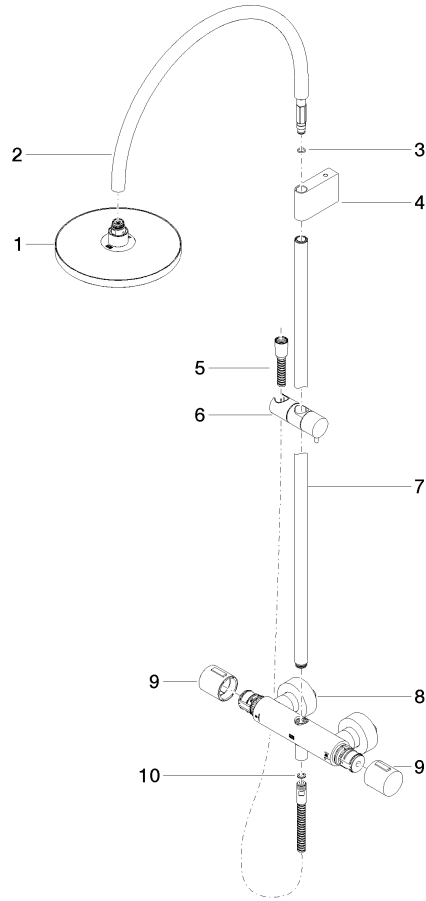

**Showerpipe with shower thermostat without hand shower FlowReduce 220 mm  
- Chrome**

TARA

34 459 892

Fits: TARA, VAIA, META

- shower with fixed riser projection 452mm
- overhead shower: rain flow
- rain shower Ø 220 mm
- rain shower with anti-scale system
- max. rainshower flow 7 l/min
- rotary diverter with volume control and shut-off function
- slide-on rosettes Ø 70 mm
- height of fittings up to rain shower (bottom edge) 963mm
- height of fittings up to top edge of elbow 1267mm
- gauge 150 mm - 13 mm
- metal shower hose 1750mm with integrated anti-twist protection
- 1/2" connection
- slide bar
- Pipe diameter 23.5 mm
- quick clearing
- This product can help a building meet the requirements of Green Building Rating Systems, e.g. LEED®, BREEAM®, DGNB
- WRAS 2204013

34 459 892  
mm [inches]  
M 1:10

### Flow rate chart

### Spare parts list

No.	Item Number	Name	Quantity used	Delivery time
1	90 12 05 092 20-00	shower	1	10
2	04 28 22 346 00-00	pipe	1	10
3	09 14 10 008 90	seal	1	2
4	90 17 11 150 00-00	holder	1	10
5	28 322 970-00	Metal shower hose 1/2" x 3/8" x 1750 mm - Chrome	1	2
6	12 570 970-00	Slide unit - Chrome	1	10
7	90 28 22 349 00-00	pipe	1	10
8	04 17 01 250 00-00	connection	1	10
9	90 17 33 015 00-00	handle	2	10
10	90 14 20 026 00 90	seal	1	2