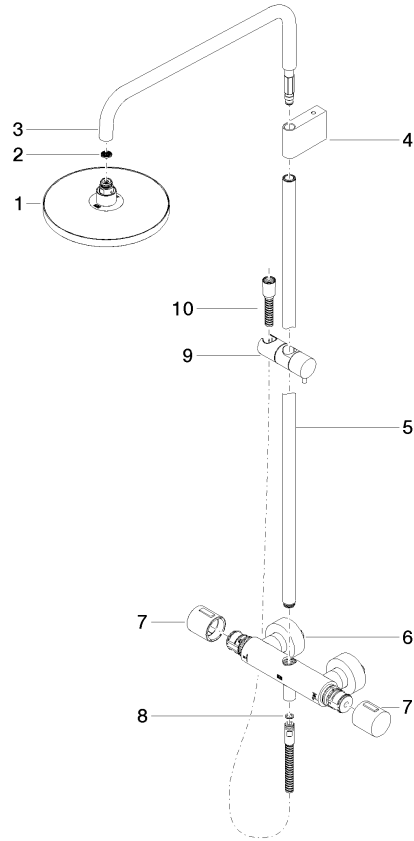

Showerpipe with shower thermostat without hand shower FlowReduce - Brushed Light Gold

34 459 979 Product version from 4/1/2024

- shower with fixed riser projection 453mm
- overhead shower: rain flow
- rain shower Ø 220 mm
- rain shower with anti-scale system
- max. rainshower flow 7 l/min
- rotary diverter with volume control and shut-off function
- slide-on rosettes Ø 70 mm
- height of fittings up to rain shower (bottom edge) 1009mm
- height of fittings up to top edge of elbow 1150mm
- gauge 150 mm - 13 mm
- metal shower hose 1750mm with integrated anti-twist protection
- 1/2" connection
- slide bar
- Pipe diameter 23.5 mm
- quick clearing
- This product can help a building meet the requirements of Green Building Rating Systems, e.g. LEED®, BREEAM®, DGNB
- WRAS

34 459 979 Product version from 4/1/2024
mm [inches]
1:10

Flow rate chart

Codes & Standards

DIN 4109

ISO 3822

Scottish Water
Byelaws

UK Water Supply
Regulations

Ü-Zeichen

Showerpipe with shower thermostat without hand shower FlowReduce - Brushed Light Gold

34 459 979 Product version from 4/1/2024

Certificates

WRAS_2204

LGA_38

Showerpipe with shower thermostat without hand shower FlowReduce - Brushed Light Gold

34 459 979 Product version from 4/1/2024

Parts for other
finishes can be found
here: [Chrome](#)

Spare parts list

No.	Item Number	Name	Quantity used	Delivery time
1	90 12 05 092 20-27	shower	1	30
2	09 23 01 039 90	sieve	1	2
3	90 28 22 348 00-27	pipe	1	30
4	90 17 11 150 00-27	holder	1	30
5	90 28 22 349 00-27	pipe	1	30
6	04 17 01 250 00-27	connection	1	60
7	90 17 33 015 00-27	handle	2	30
8	90 14 20 026 00 90	seal	1	2
9	12 570 970-27	Slide unit - Brushed Light Gold	1	30
10	28 322 970-27	Metal shower hose 1/2" x 3/8" x 1750 mm - Brushed Light Gold	1	30