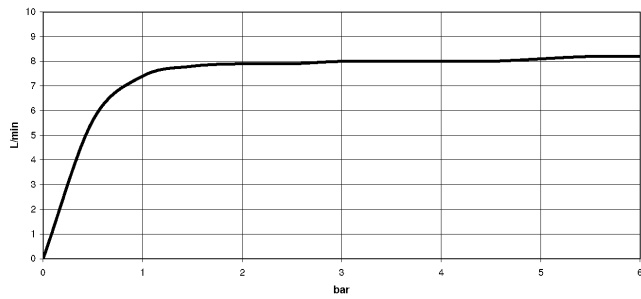

Showerpipe with shower thermostat without hand shower FlowReduce - Brushed Light Gold

34 459 979 Product version from 4/1/2024

**Showerpipe with shower thermostat without hand shower FlowReduce -
Brushed Light Gold**

34 459 979 Product version from 4/1/2024
mm [inches]
1:10

Flow rate chart

Codes & Standards

DIN 4109

ISO 3822

Scottish Water
Byelaws

UK Water Supply
Regulations

Ü-Zeichen