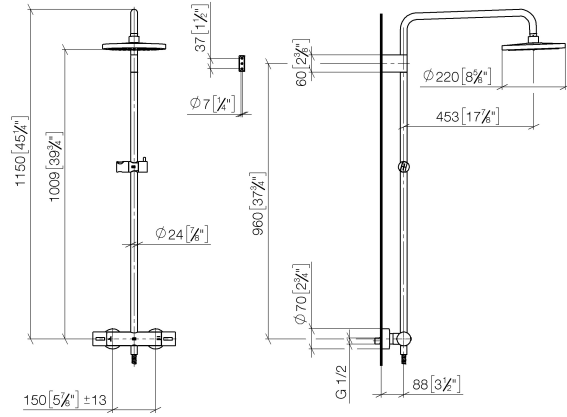

Showerpipe with shower thermostat without hand shower FlowReduce - Brushed Light Gold

34 459 979 Product version from 4/1/2024

- shower with fixed riser projection 453mm
- overhead shower: rain flow
- rain shower Ø 220 mm
- rain shower with anti-scale system
- max. rainshower flow 7 l/min
- rotary diverter with volume control and shut-off function
- slide-on rosettes Ø 70 mm
- height of fittings up to rain shower (bottom edge) 1009mm
- height of fittings up to top edge of elbow 1150mm
- gauge 150 mm - 13 mm
- metal shower hose 1750mm with integrated anti-twist protection
- 1/2" connection
- slide bar
- Pipe diameter 23.5 mm
- quick clearing
- This product can help a building meet the requirements of Green Building Rating Systems, e.g. LEED®, BREEAM®, DGNB
- WRAS

34 459 979 Product version from 4/1/2024
mm [inches]
1:10

Flow rate chart

Codes & Standards

DIN 4109

ISO 3822

Scottish Water
Byelaws

UK Water Supply
Regulations

Ü-Zeichen