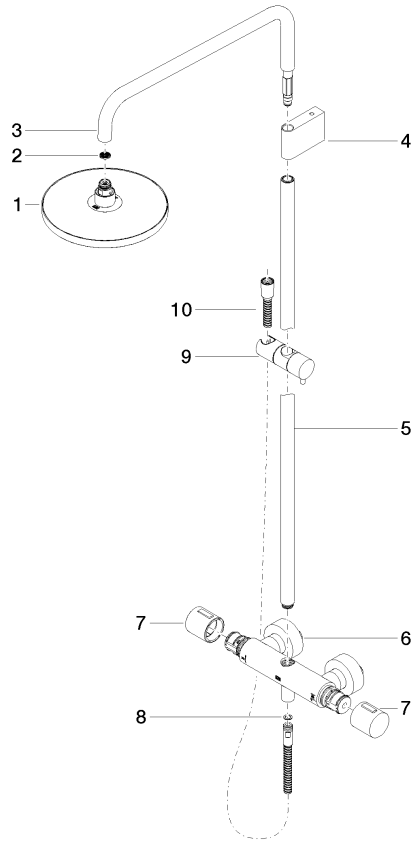

Showerpipe with shower thermostat without hand shower FlowReduce - Champagne (22kt Gold)

34 459 979

Product version from 4/1/2024

Parts for other
finishes can be found
here: [Chrome](#)