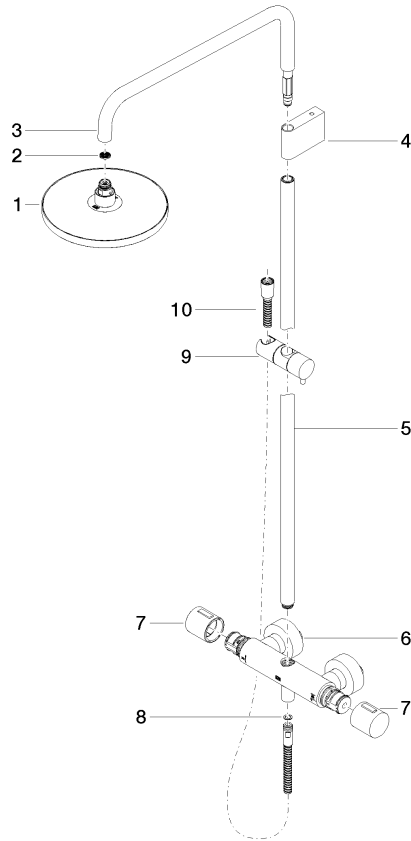

**Showerpipe with shower thermostat without hand shower FlowReduce -  
Brushed Chrome**

IMO

34 459 979

Fits: IMO, LULU, TARA, LISSÉ, VAIA, META

- shower with fixed riser projection 453mm
- overhead shower: rain flow
- rain shower Ø 220 mm
- rain shower with anti-scale system
- max. rainshower flow 7 l/min
- rotary diverter with volume control and shut-off function
- slide-on rosettes Ø 70 mm
- height of fittings up to rain shower (bottom edge) 1009mm
- height of fittings up to top edge of elbow 1150mm
- gauge 150 mm - 13 mm
- metal shower hose 1750mm with integrated anti-twist protection
- 1/2" connection
- slide bar
- Pipe diameter 23.5 mm
- quick clearing
- This product can help a building meet the requirements of Green Building Rating Systems, e.g. LEED®, BREEAM®, DGNB
- WRAS 2204013

**Showerpipe with shower thermostat without hand shower FlowReduce -  
Brushed Chrome**

34 459 979  
mm [inches]  
1:10

**Flow rate chart**

**Codes & Standards**

DIN 4109

EN 1111

EN 1717

ISO 3822

# Showerpipe with shower thermostat without hand shower FlowReduce - Brushed Chrome

IMO

34 459 979

**Product version from 4/1/2024**

Parts for other  
finishes can be found  
here: [Chrome](#)

Showerpipe with shower thermostat without hand shower FlowReduce -  
Brushed Chrome

---

IMO

34 459 979

**Spare parts list**

**Product version from 4/1/2024**

No.	Item Number	Name	Quantity used	Delivery time
	90 12 05 092 20-93	shower	11	20