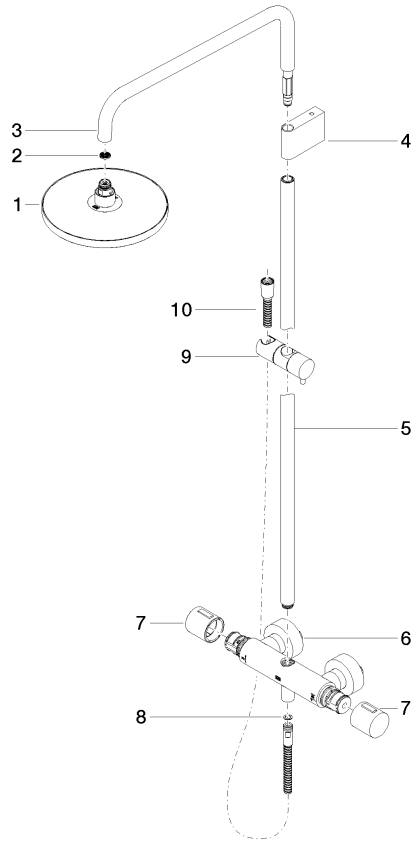

**Showerpipe with shower thermostat without hand shower FlowReduce -
Brushed Dark Platinum**

IMO

34 459 979

Fits: IMO, LULU, TARA, LISSÉ, VAIA, META

- shower with fixed riser projection 453mm
- overhead shower: rain flow
- rain shower Ø 220 mm
- rain shower with anti-scale system
- max. rainshower flow 7 l/min
- rotary diverter with volume control and shut-off function
- slide-on rosettes Ø 70 mm
- height of fittings up to rain shower (bottom edge) 1009mm
- height of fittings up to top edge of elbow 1150mm
- gauge 150 mm - 13 mm
- metal shower hose 1750mm with integrated anti-twist protection
- 1/2" connection
- slide bar
- Pipe diameter 23.5 mm
- quick clearing
- This product can help a building meet the requirements of Green Building Rating Systems, e.g. LEED®, BREEAM®, DGNB
- WRAS 2204013

**Showerpipe with shower thermostat without hand shower FlowReduce -
Brushed Dark Platinum**

34 459 979
mm [inches]
1:10

Flow rate chart

Codes & Standards

DIN 4109

EN 1111

EN 1717

ISO 3822

DVGW_DW-
6509DN0

Belgaqua_21-032-2 LGA_38

Showerpipe with shower thermostat without hand shower FlowReduce - Brushed Dark Platinum

34 459 979

Product version from 4/1/2024

Parts for other
finishes can be found
here: [Chrome](#)

Showerpipe with shower thermostat without hand shower FlowReduce -
Brushed Dark Platinum

IMO

34 459 979

Spare parts list

Product version from 4/1/2024

No.	Item Number	Name	Quantity used	Delivery time
	90 12 05 092 20-99	shower	11	30