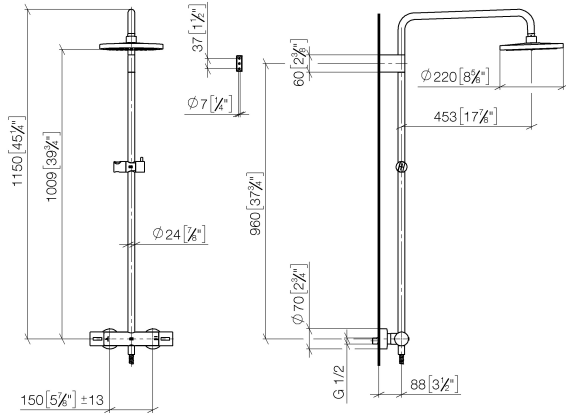

**Showerpipe with shower thermostat without hand shower FlowReduce -
Brushed Dark Platinum**

IMO

34 459 979

Fits: IMO, LULU, TARA, LISSÉ, VAIA, META

- shower with fixed riser projection 453mm
- overhead shower: rain flow
- rain shower Ø 220 mm
- rain shower with anti-scale system
- max. rainshower flow 7 l/min
- rotary diverter with volume control and shut-off function
- slide-on rosettes Ø 70 mm
- height of fittings up to rain shower (bottom edge) 1009mm
- height of fittings up to top edge of elbow 1150mm
- gauge 150 mm - 13 mm
- metal shower hose 1750mm with integrated anti-twist protection
- 1/2" connection
- slide bar
- Pipe diameter 23.5 mm
- quick clearing
- This product can help a building meet the requirements of Green Building Rating Systems, e.g. LEED®, BREEAM®, DGNB
- WRAS 2204013

**Showerpipe with shower thermostat without hand shower FlowReduce -
Brushed Dark Platinum**

34 459 979
mm [inches]
1:10

Flow rate chart

Codes & Standards

DIN 4109

EN 1111

EN 1717

ISO 3822