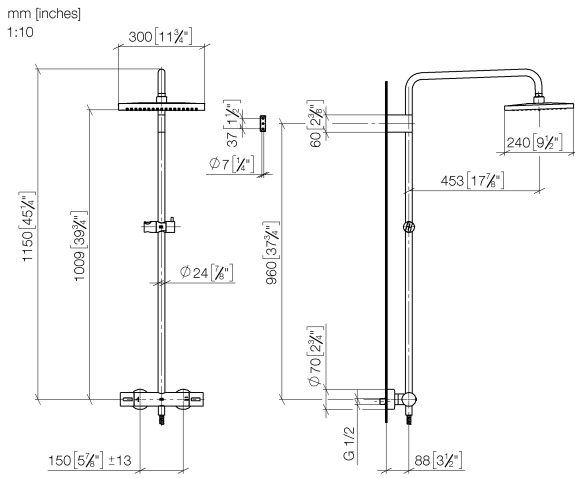

Showerpipe with shower thermostat without hand shower - Brushed Light Gold

34 459 980 Product version from 6/1/2024