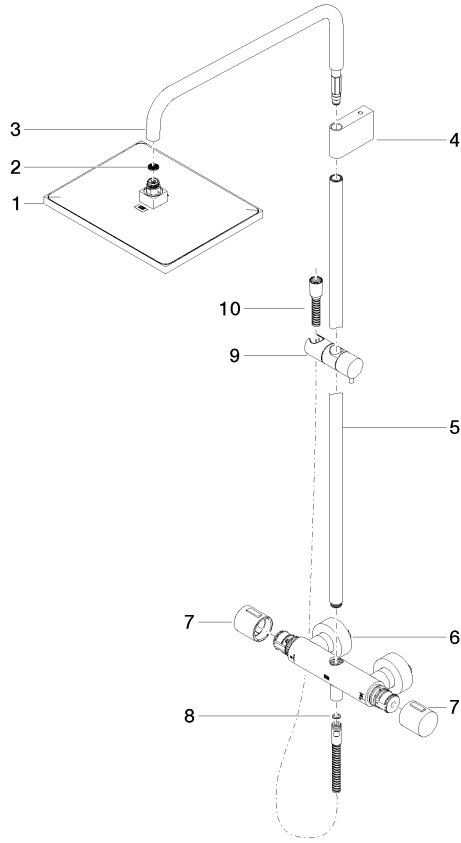

Showerpipe with shower thermostat without hand shower - Brushed Light Gold

34 459 980 Product version from 6/1/2024

- shower with fixed riser projection 453mm
- overhead shower: rain flow
- rain shower 300 x 240mm
- rain shower with anti-scale system
- max. rainshower flow 20 l/min
- Function from: 12 l/min
- rotary diverter with volume control and shut-off function
- slide-on rosettes Ø 70 mm
- height of fittings up to rain shower (bottom edge) 1009mm
- height of fittings up to top edge of elbow 1150mm
- gauge 150 mm - 13 mm
- metal shower hose 1750mm with integrated anti-twist protection
- 1/2" connection
- slide bar
- Pipe diameter 23.5 mm
- quick clearing
- WRAS

Flow rate chart

Codes & Standards

DIN 4109

ISO 3822

Scottish Water
Byelaws

UK Water Supply
Regulations

Ü-Zeichen

Showerpipe with shower thermostat without hand shower - Brushed Light Gold

34 459 980 Product version from 6/1/2024

Certificates

WRAS_2204

LGA_38

Showerpipe with shower thermostat without hand shower - Brushed Light Gold

34 459 980 Product version from 6/1/2024

Parts for other finishes can be found here: [Chrome](#)

Spare parts list

No.	Item Number	Name	Quantity used	Delivery time
1	04 12 05 063 00-27	shower	1	60
2	09 23 01 039 90	sieve	1	2
3	90 28 22 348 00-27	pipe	1	30
4	90 17 11 150 00-27	holder	1	30
5	90 28 22 349 00-27	pipe	1	30
6	04 17 01 250 00-27	connection	1	60
7	90 17 33 015 00-27	handle	2	30
8	90 14 20 026 00 90	seal	1	2
9	12 570 970-27	Slide unit - Brushed Light Gold	1	30
10	28 322 970-27	Metal shower hose 1/2" x 3/8" x 1750 mm - Brushed Light Gold	1	30