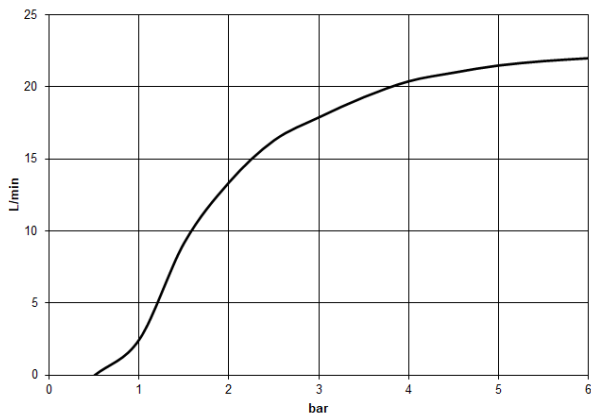

Flow rate chart

Codes & Standards

DIN 4109

ISO 3822

Scottish Water
Byelaws

UK Water Supply
Regulations

Ü-Zeichen