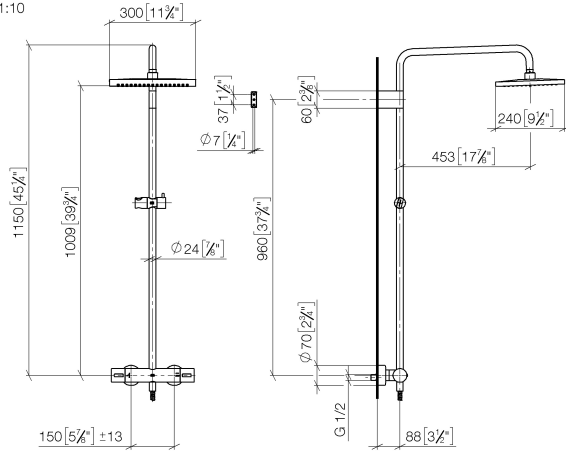

Showerpipe with shower thermostat without hand shower - Brushed Champagne (22kt Gold)

34 459 980 Product version from 6/1/2024

- shower with fixed riser projection 453mm
- overhead shower: rain flow
- rain shower 300 x 240mm
- rain shower with anti-scale system
- max. rainshower flow 20 l/min
- Function from: 12 l/min
- rotary diverter with volume control and shut-off function
- slide-on rosettes Ø 70 mm
- height of fittings up to rain shower (bottom edge) 1009mm
- height of fittings up to top edge of elbow 1150mm
- gauge 150 mm - 13 mm
- metal shower hose 1750mm with integrated anti-twist protection
- 1/2" connection
- slide bar
- Pipe diameter 23.5 mm
- quick clearing
- WRAS

Showerpipe with shower thermostat without hand shower - Brushed Champagne (22kt Gold)

34 459 980 Product version from 6/1/2024

mm [inches]

1:10

Flow rate chart

Codes & Standards

DIN 4109

ISO 3822

No.	Item Number	Name	Quantity used	Delivery time
1	04 12 05 063 00-46	shower	1	30
2	09 23 01 039 90	sieve	1	2
3	90 28 22 348 00-46	pipe	1	30
4	90 17 11 150 00-46	holder	1	30
5	90 28 22 349 00-46	pipe	1	30
6	04 17 01 250 00-46	connection	1	60
7	90 17 33 015 00-46	handle	2	30
8	90 14 20 026 00 90	seal	1	2
9	12 570 970-46	Slide unit - Brushed Champagne (22kt Gold)	1	30
10	28 322 970-46	Metal shower hose 1/2" x 3/8" x 1750 mm - Brushed Champagne (22kt Gold)	1	30