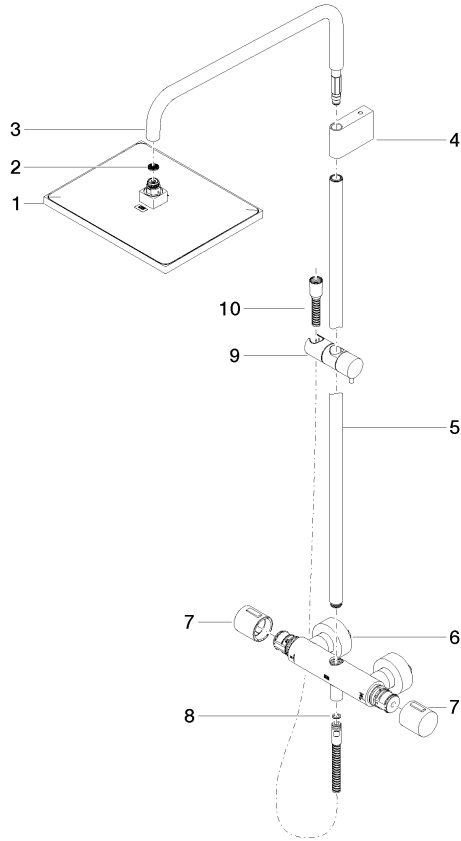

Showerpipe with shower thermostat without hand shower - Brushed Champagne (22kt Gold)

34 459 980 Product version from 6/1/2024

Parts for other finishes can be found here: [Chrome](#)

Spare parts list

No.	Item Number	Name	Quantity used	Delivery time
1	04 12 05 063 00-46	shower	1	30
2	09 23 01 039 90	sieve	1	2
3	90 28 22 348 00-46	pipe	1	30
4	90 17 11 150 00-46	holder	1	30
5	90 28 22 349 00-46	pipe	1	30
6	04 17 01 250 00-46	connection	1	60
7	90 17 33 015 00-46	handle	2	30
8	90 14 20 026 00 90	seal	1	2
9	12 570 970-46	Slide unit - Brushed Champagne (22kt Gold)	1	30
10	28 322 970-46	Metal shower hose 1/2" x 3/8" x 1750 mm - Brushed Champagne (22kt Gold)	1	30