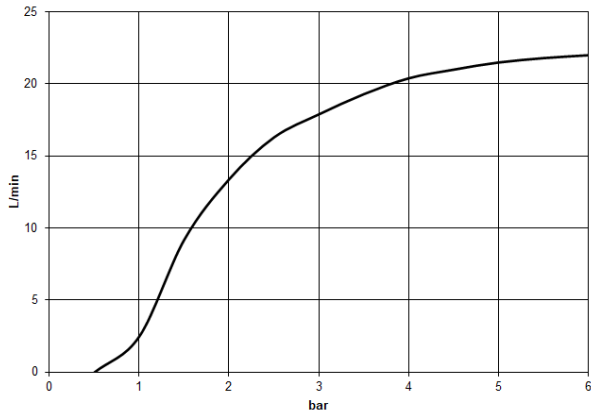

Showerpipe with shower thermostat without hand shower - Brushed Champagne (22kt Gold)

34 459 980 Product version from 6/1/2024

mm [inches]

1:10

Flow rate chart

Codes & Standards

DIN 4109

ISO 3822