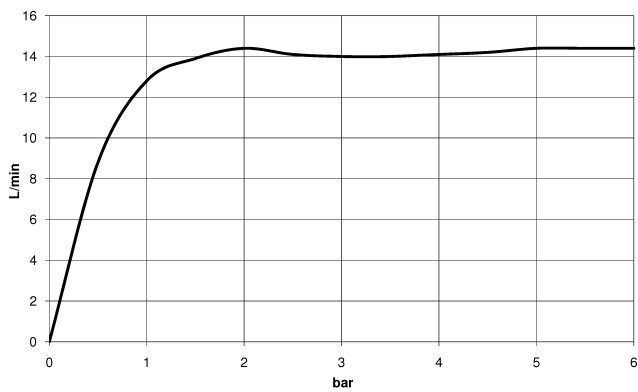

34 460 809

- shower with fixed riser projection 452mm
- overhead shower: rain flow
- rain shower Ø 300 mm
- rain shower with anti-scale system
- max. rainshower flow 14 l/min
- Function from: 10 l/min
- rotary diverter with volume control and shut-off function
- slide-on rosettes Ø 70 mm
- height of fittings up to rain shower (bottom edge) 964mm
- height of fittings up to top edge of elbow 1267mm
- gauge 150 mm - 13 mm
- metal shower hose 1750mm with integrated anti-twist protection
- 1/2" connection
- slide bar
- Pipe diameter 23.5 mm

This article does not include a hand shower!

Intrinsic protection against back flow.

	Chrome	34 460 809-00
	Brushed Platinum	34 460 809-06
	Platinum	34 460 809-08
	Dark Chrome	34 460 809-19
	Brushed Durabrass (23kt Gold)	34 460 809-28
	Brushed Bronze	34 460 809-42
	Brushed Champagne (22kt Gold)	34 460 809-46
	Champagne (22kt Gold)	34 460 809-47
	Brushed Dark Platinum	34 460 809-99

34 460 809

Flow rate chart

Certificates

Belgaqua_24-006- LGA_38736.
27_8.

34 460 809

Spare parts list

No.	Item Number	Name	Quantity used	Delivery time
1	04 12 05 091 00-00	shower	1	10
2	04 28 22 346 00-00	pipe	1	10
3	09 14 10 008 90	seal	1	2
4	90 17 11 150 00-00	holder	1	10
5	28 322 970-00	Metal shower hose 1/2" x 3/8" x 1750 mm - Chrome	1	2
6	12 570 970-00	Slide unit - Chrome	1	10
7	90 28 22 349 00-00	pipe	1	10
8	04 17 01 250 00-00	connection	1	10
9	90 17 33 015 00-00	handle	1	10
10	90 14 20 026 00 90	seal	1	2
11	90 17 33 030 00-00	handle	1	10