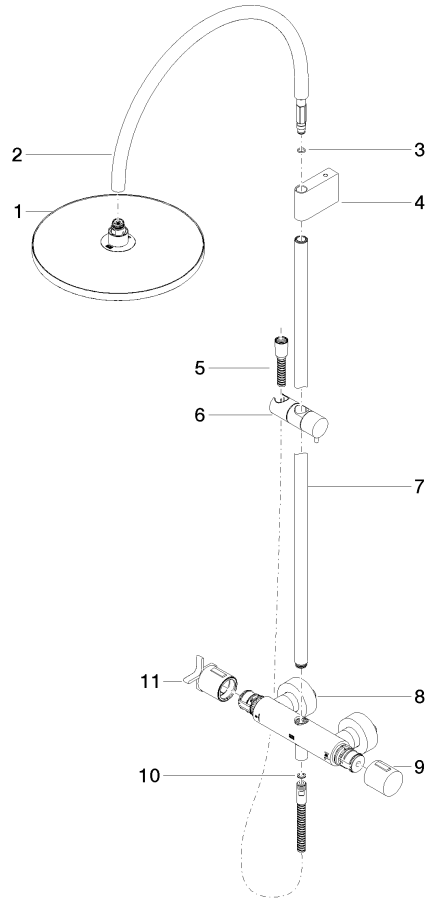

VAIA Shower pipe with shower thermostat without hand shower - Brushed Platinum

VAIA

34 460 809

- shower with fixed riser projection 452mm
- overhead shower: rain flow
- rain shower Ø 300 mm
- rain shower with anti-scale system
- max. rainshower flow 14 l/min
- Function from: 10 l/min
- rotary diverter with volume control and shut-off function
- slide-on rosettes Ø 70 mm
- height of fittings up to rain shower (bottom edge) 964mm
- height of fittings up to top edge of elbow 1267mm
- gauge 150 mm - 13 mm
- metal shower hose 1750mm with integrated anti-twist protection
- 1/2" connection
- slide bar
- Pipe diameter 23.5 mm

34 460 809

mm [inches]

1:10

Flow rate chart

Certificates

Belgaqua_24-006- LGA_38736.
27_8.

34 460 809
Parts for other finishes can be found here: [Chrome](#)

Spare parts list

No.	Item Number	Name	Quantity used	Delivery time
1	04 12 05 091 00-06	shower	1	10
2	04 28 22 346 00-06	pipe	1	10
3	09 14 10 008 90	seal	1	2
4	90 17 11 150 00-06	holder	1	10
5	28 322 970-06	Metal shower hose 1/2" x 3/8" x 1750 mm - Brushed Platinum	1	2
6	12 570 970-06	Slide unit - Brushed Platinum	1	10
7	90 28 22 349 00-06	pipe	1	10
8	04 17 01 250 00-06	connection	1	10
9	90 17 33 015 00-06	handle	1	10
10	90 14 20 026 00 90	seal	1	2
11	90 17 33 030 00-06	handle	1	10