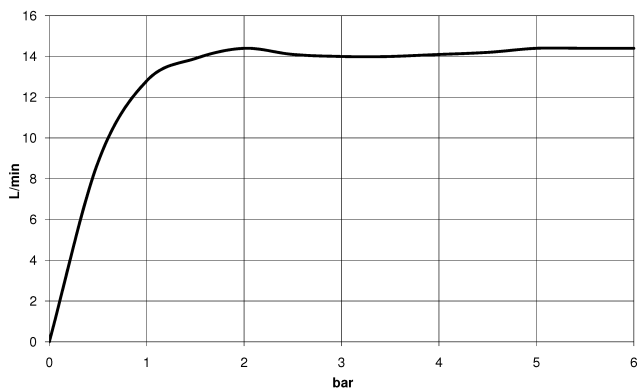

VAIA Shower pipe with shower thermostat without hand shower - Brushed Platinum

VAIA

34 460 809

- shower with fixed riser projection 452mm
- overhead shower: rain flow
- rain shower Ø 300 mm
- rain shower with anti-scale system
- max. rainshower flow 14 l/min
- Function from: 10 l/min
- rotary diverter with volume control and shut-off function
- slide-on rosettes Ø 70 mm
- height of fittings up to rain shower (bottom edge) 964mm
- height of fittings up to top edge of elbow 1267mm
- gauge 150 mm - 13 mm
- metal shower hose 1750mm with integrated anti-twist protection
- 1/2" connection
- slide bar
- Pipe diameter 23.5 mm

This article does not include a hand shower!
Intrinsic protection against back flow.

	Brushed Platinum	34 460 809-06
	Chrome	34 460 809-00
	Platinum	34 460 809-08
	Dark Chrome	34 460 809-19
	Brushed Durabrass (23kt Gold)	34 460 809-28
	Brushed Bronze	34 460 809-42
	Brushed Champagne (22kt Gold)	34 460 809-46
	Champagne (22kt Gold)	34 460 809-47
	Brushed Dark Platinum	34 460 809-99

34 460 809

mm [inches]

1:10

Flow rate chart

Certificates

Belgaqua_24-006- LGA_38736.
27_8.

34 460 809
Parts for other finishes can be found here: [Chrome](#)

Spare parts list