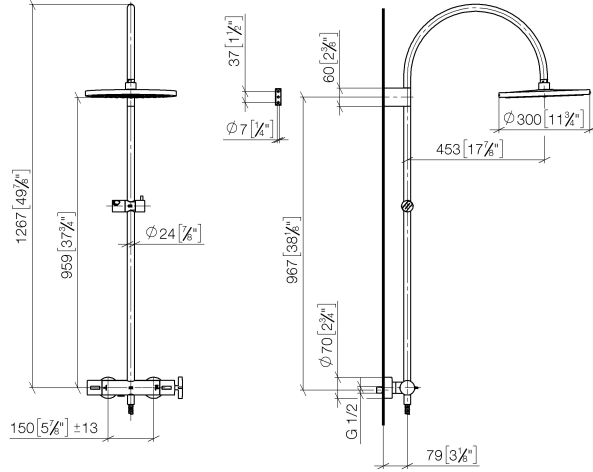

VAIA Shower pipe with shower thermostat without hand shower - Brushed Platinum

VAIA

34 460 809

- shower with fixed riser projection 452mm
- overhead shower: rain flow
- rain shower Ø 300 mm
- rain shower with anti-scale system
- max. rainshower flow 14 l/min
- Function from: 10 l/min
- rotary diverter with volume control and shut-off function
- slide-on rosettes Ø 70 mm
- height of fittings up to rain shower (bottom edge) 964mm
- height of fittings up to top edge of elbow 1267mm
- gauge 150 mm - 13 mm
- metal shower hose 1750mm with integrated anti-twist protection
- 1/2" connection
- slide bar
- Pipe diameter 23.5 mm

This article does not include a hand shower!
Intrinsic protection against back flow.

	Brushed Platinum	34 460 809-06
	Chrome	34 460 809-00
	Platinum	34 460 809-08
	Dark Chrome	34 460 809-19
	Brushed Durabrass (23kt Gold)	34 460 809-28
	Brushed Bronze	34 460 809-42
	Brushed Champagne (22kt Gold)	34 460 809-46
	Champagne (22kt Gold)	34 460 809-47
	Brushed Dark Platinum	34 460 809-99

34 460 809

mm [inches]

1:10

Flow rate chart

Certificates

Belgaqua_24-006- LGA_38736.
27_8.

34 460 809
Parts for other finishes can be found here: [Chrome](#)

Spare parts list

No.	Item Number	Name	Quantity used	Delivery time
1	04 12 05 091 00-06	shower	1	10
2	04 28 22 346 00-06	pipe	1	10
3	09 14 10 008 90	seal	1	2
4	90 17 11 150 00-06	holder	1	10
5	28 322 970-06	Metal shower hose 1/2" x 3/8" x 1750 mm - Brushed Platinum	1	2
6	12 570 970-06	Slide unit - Brushed Platinum	1	10
7	90 28 22 349 00-06	pipe	1	10
8	04 17 01 250 00-06	connection	1	10
9	90 17 33 015 00-06	handle	1	10
10	90 14 20 026 00 90	seal	1	2
11	90 17 33 030 00-06	handle	1	10