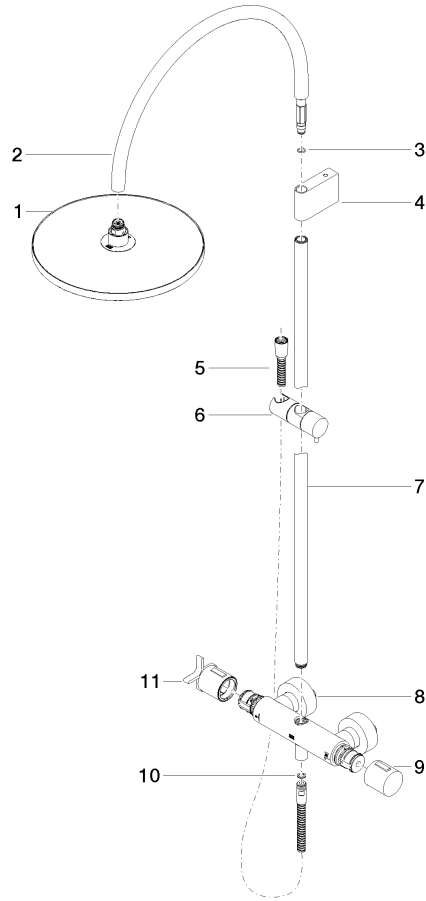

34 460 809

- shower with fixed riser projection 452mm
- overhead shower: rain flow
- rain shower Ø 300 mm
- rain shower with anti-scale system
- max. rainshower flow 14 l/min
- Function from: 10 l/min
- rotary diverter with volume control and shut-off function
- slide-on rosettes Ø 70 mm
- height of fittings up to rain shower (bottom edge) 964mm
- height of fittings up to top edge of elbow 1267mm
- gauge 150 mm - 13 mm
- metal shower hose 1750mm with integrated anti-twist protection
- 1/2" connection
- slide bar
- Pipe diameter 23.5 mm

This article does not include a hand shower!

Intrinsic protection against back flow.

	Dark Chrome	34 460 809-19
	Chrome	34 460 809-00
	Brushed Platinum	34 460 809-06
	Platinum	34 460 809-08
	Brushed Durabronze (23kt Gold)	34 460 809-28
	Brushed Bronze	34 460 809-42
	Brushed Champagne (22kt Gold)	34 460 809-46
	Champagne (22kt Gold)	34 460 809-47
	Brushed Dark Platinum	34 460 809-99

34 460 809

Flow rate chart

Certificates

Belgaqua_24-006- LGA_38736.
27_8.

34 460 809

Parts for other finishes can be found here: [Chrome](#)

Spare parts list

No.	Item Number	Name	Quantity used	Delivery time
1	04 12 05 091 00-19	shower	1	20
2	04 28 22 346 00-19	pipe	1	20
3	09 14 10 008 90	seal	1	2
4	90 17 11 150 00-19	holder	1	20
5	28 322 970-19	Metal shower hose 1/2" x 3/8" x 1750 mm - Dark Chrome	1	20
6	12 570 970-19	Slide unit - Dark Chrome	1	20
7	90 28 22 349 00-19	pipe	1	20
8	04 17 01 250 00-19	connection	1	20
9	90 17 33 015 00-19	handle	1	20
10	90 14 20 026 00 90	seal	1	2
11	90 17 33 030 00-19	handle	1	20