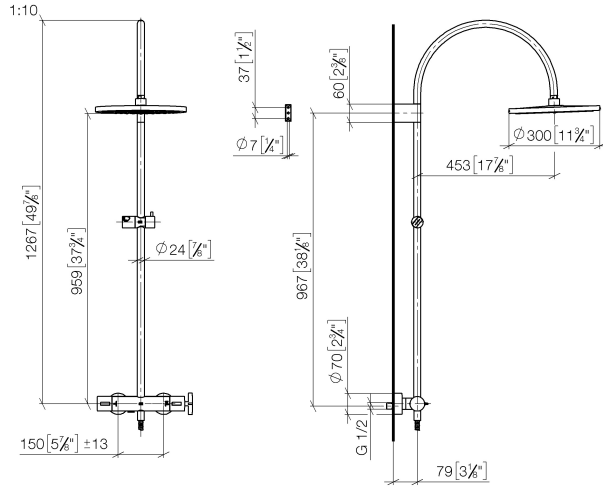

VAIA Shower pipe with shower thermostat without hand shower - Brushed Durabronze (23kt Gold)

VAIA

34 460 809

- shower with fixed riser projection 452mm
- overhead shower: rain flow
- rain shower Ø 300 mm
- rain shower with anti-scale system
- max. rainshower flow 14 l/min
- Function from: 10 l/min
- rotary diverter with volume control and shut-off function
- slide-on rosettes Ø 70 mm
- height of fittings up to rain shower (bottom edge) 964mm
- height of fittings up to top edge of elbow 1267mm
- gauge 150 mm - 13 mm
- metal shower hose 1750mm with integrated anti-twist protection
- 1/2" connection
- slide bar
- Pipe diameter 23.5 mm

This article does not include a hand shower!

Intrinsic protection against back flow.

	Brushed Durabronze (23kt Gold)	34 460 809-28
	Chrome	34 460 809-00
	Brushed Platinum	34 460 809-06
	Platinum	34 460 809-08
	Dark Chrome	34 460 809-19
	Brushed Bronze	34 460 809-42
	Brushed Champagne (22kt Gold)	34 460 809-46
	Champagne (22kt Gold)	34 460 809-47
	Brushed Dark Platinum	34 460 809-99

34 460 809

mm [inches]

Flow rate chart

Certificates

Belgaqua_24-006- LGA_38736.
27_8.

34 460 809
Parts for other finishes can be found here: [Chrome](#)

Spare parts list

No.	Item Number	Name	Quantity used	Delivery time
1	04 12 05 091 00-28	shower	1	20
2	04 28 22 346 00-28	pipe	1	20
3	09 14 10 008 90	seal	1	2
4	90 17 11 150 00-28	holder	1	20
5	28 322 970-28	Metal shower hose 1/2" x 3/8" x 1750 mm - Brushed Durabronz (23kt Gold)	1	20
6	12 570 970-28	Slide unit - Brushed Durabronz (23kt Gold)	1	20
7	90 28 22 349 00-28	pipe	1	20
8	04 17 01 250 00-28	connection	1	20
9	90 17 33 015 00-28	handle	1	20
10	90 14 20 026 00 90	seal	1	2
11	90 17 33 030 00-28	handle	1	20