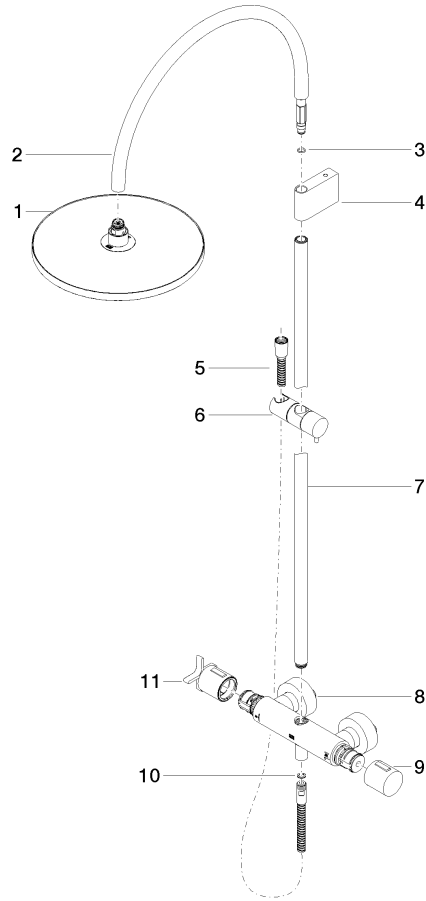

VAIA Shower pipe with shower thermostat without hand shower - Brushed Durabronze (23kt Gold)

VAIA

34 460 809

- shower with fixed riser projection 452mm
- overhead shower: rain flow
- rain shower Ø 300 mm
- rain shower with anti-scale system
- max. rainshower flow 14 l/min
- Function from: 10 l/min
- rotary diverter with volume control and shut-off function
- slide-on rosettes Ø 70 mm
- height of fittings up to rain shower (bottom edge) 964mm
- height of fittings up to top edge of elbow 1267mm
- gauge 150 mm - 13 mm
- metal shower hose 1750mm with integrated anti-twist protection
- 1/2" connection
- slide bar
- Pipe diameter 23.5 mm

This article does not include a hand shower!

Intrinsic protection against back flow.

	Brushed Durabronze (23kt Gold)	34 460 809-28
	Chrome	34 460 809-00
	Brushed Platinum	34 460 809-06
	Platinum	34 460 809-08
	Dark Chrome	34 460 809-19
	Brushed Bronze	34 460 809-42
	Brushed Champagne (22kt Gold)	34 460 809-46
	Champagne (22kt Gold)	34 460 809-47
	Brushed Dark Platinum	34 460 809-99

34 460 809

mm [inches]

Flow rate chart

Certificates

Belgaqua_24-006- LGA_38736.
27_8.

34 460 809
Parts for other finishes can be found here: [Chrome](#)

Spare parts list

No.	Item Number	Name	Quantity used	Delivery time
1	04 12 05 091 00-28	shower	1	20
2	04 28 22 346 00-28	pipe	1	20
3	09 14 10 008 90	seal	1	2
4	90 17 11 150 00-28	holder	1	20
5	28 322 970-28	Metal shower hose 1/2" x 3/8" x 1750 mm - Brushed Durabronz (23kt Gold)	1	20
6	12 570 970-28	Slide unit - Brushed Durabronz (23kt Gold)	1	20
7	90 28 22 349 00-28	pipe	1	20
8	04 17 01 250 00-28	connection	1	20
9	90 17 33 015 00-28	handle	1	20
10	90 14 20 026 00 90	seal	1	2
11	90 17 33 030 00-28	handle	1	20