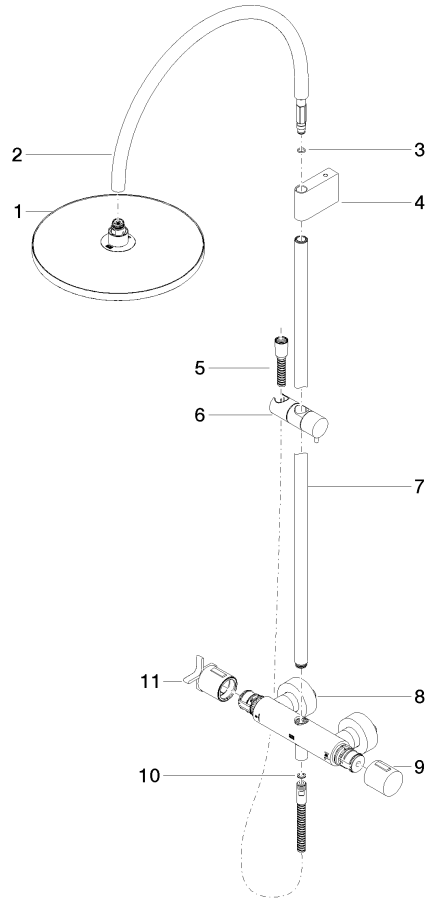

VAIA Shower pipe with shower thermostat without hand shower - Brushed Bronze

34 460 809

- shower with fixed riser projection 452mm
- overhead shower: rain flow
- rain shower Ø 300 mm
- rain shower with anti-scale system
- max. rainshower flow 14 l/min
- Function from: 10 l/min
- rotary diverter with volume control and shut-off function
- slide-on rosettes Ø 70 mm
- height of fittings up to rain shower (bottom edge) 964mm
- height of fittings up to top edge of elbow 1267mm
- gauge 150 mm - 13 mm
- metal shower hose 1750mm with integrated anti-twist protection
- 1/2" connection
- slide bar
- Pipe diameter 23.5 mm

This article does not include a hand shower!
Intrinsic protection against back flow.

	Brushed Bronze	34 460 809-42
	Chrome	34 460 809-00
	Brushed Platinum	34 460 809-06
	Platinum	34 460 809-08
	Dark Chrome	34 460 809-19
	Brushed Durabronze (23kt Gold)	34 460 809-28
	Brushed Champagne (22kt Gold)	34 460 809-46
	Champagne (22kt Gold)	34 460 809-47
	Brushed Dark Platinum	34 460 809-99

34 460 809

mm [inches]

Flow rate chart

Certificates

Belgaqua_24-006- LGA_38736.
27_8.

34 460 809
Parts for other
finishes can be found
here: [Chrome](#)

Spare parts list

No.	Item Number	Name	Quantity used	Delivery time
1	04 12 05 091 00-42	shower	1	60
2	04 28 22 346 00-42	pipe	1	60
3	09 14 10 008 90	seal	1	2
4	90 17 11 150 00-42	holder	1	30
5	28 322 970-42	Metal shower hose 1/2" x 3/8" x 1750 mm - Brushed Bronze	1	30
6	12 570 970-42	Slide unit - Brushed Bronze	1	30
7	90 28 22 349 00-42	pipe	1	30
8	04 17 01 250 00-42	connection	1	60
9	90 17 33 015 00-42	handle	1	30
10	90 14 20 026 00 90	seal	1	2
11	90 17 33 030 00-42	handle	1	30