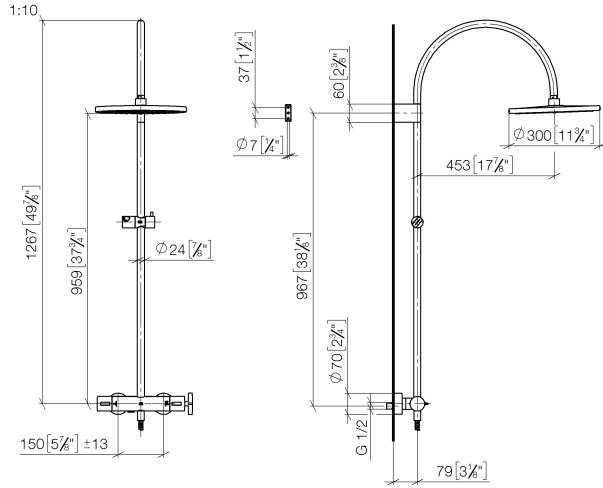

VAIA Shower pipe with shower thermostat without hand shower - Brushed Bronze

34 460 809

- shower with fixed riser projection 452mm
- overhead shower: rain flow
- rain shower Ø 300 mm
- rain shower with anti-scale system
- max. rainshower flow 14 l/min
- Function from: 10 l/min
- rotary diverter with volume control and shut-off function
- slide-on rosettes Ø 70 mm
- height of fittings up to rain shower (bottom edge) 964mm
- height of fittings up to top edge of elbow 1267mm
- gauge 150 mm - 13 mm
- metal shower hose 1750mm with integrated anti-twist protection
- 1/2" connection
- slide bar
- Pipe diameter 23.5 mm

This article does not include a hand shower!
Intrinsic protection against back flow.

	Brushed Bronze	34 460 809-42
	Chrome	34 460 809-00
	Brushed Platinum	34 460 809-06
	Platinum	34 460 809-08
	Dark Chrome	34 460 809-19
	Brushed Durabronze (23kt Gold)	34 460 809-28
	Brushed Champagne (22kt Gold)	34 460 809-46
	Champagne (22kt Gold)	34 460 809-47
	Brushed Dark Platinum	34 460 809-99

34 460 809

mm [inches]

Flow rate chart

Certificates

Belgaqua_24-006- LGA_38736.
27_8.

34 460 809
Parts for other
finishes can be found
here: [Chrome](#)

Spare parts list

No.	Item Number	Name	Quantity used	Delivery time
1	04 12 05 091 00-42	shower	1	60
2	04 28 22 346 00-42	pipe	1	60
3	09 14 10 008 90	seal	1	2
4	90 17 11 150 00-42	holder	1	30
5	28 322 970-42	Metal shower hose 1/2" x 3/8" x 1750 mm - Brushed Bronze	1	30
6	12 570 970-42	Slide unit - Brushed Bronze	1	30
7	90 28 22 349 00-42	pipe	1	30
8	04 17 01 250 00-42	connection	1	60
9	90 17 33 015 00-42	handle	1	30
10	90 14 20 026 00 90	seal	1	2
11	90 17 33 030 00-42	handle	1	30