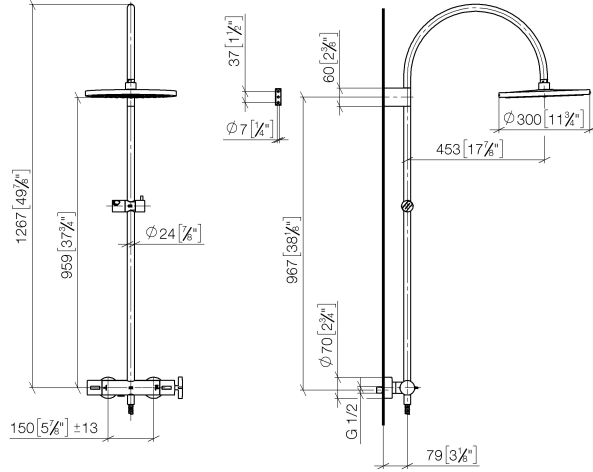

**VAIA Shower pipe with shower thermostat without hand shower - Brushed
Champagne (22kt Gold)**

VAIA

34 460 809

- shower with fixed riser projection 452mm
- overhead shower: rain flow
- rain shower Ø 300 mm
- rain shower with anti-scale system
- max. rainshower flow 14 l/min
- Function from: 10 l/min
- rotary diverter with volume control and shut-off function
- slide-on rosettes Ø 70 mm
- height of fittings up to rain shower (bottom edge) 964mm
- height of fittings up to top edge of elbow 1267mm
- gauge 150 mm - 13 mm
- metal shower hose 1750mm with integrated anti-twist protection
- 1/2" connection
- slide bar
- Pipe diameter 23.5 mm

This article does not include a hand shower!
Intrinsic protection against back flow.

	Brushed Champagne (22kt Gold)	34 460 809-46
	Chrome	34 460 809-00
	Brushed Platinum	34 460 809-06
	Platinum	34 460 809-08
	Dark Chrome	34 460 809-19
	Brushed Durabronze (23kt Gold)	34 460 809-28
	Brushed Bronze	34 460 809-42
	Champagne (22kt Gold)	34 460 809-47
	Brushed Dark Platinum	34 460 809-99

34 460 809

mm [inches]

1:10

Flow rate chart

Certificates

Belgaqua_24-006- LGA_38736.
27_8.

VAIA Shower pipe with shower thermostat without hand shower - Brushed Champagne (22kt Gold)

VAIA

34 460 809
Parts for other
finishes can be found
here: [Chrome](#)

Spare parts list

No.	Item Number	Name	Quantity used	Delivery time
1	04 12 05 091 00-46	shower	1	30
2	04 28 22 346 00-46	pipe	1	60
3	09 14 10 008 90	seal	1	2
4	90 17 11 150 00-46	holder	1	30
5	28 322 970-46	Metal shower hose 1/2" x 3/8" x 1750 mm - Brushed Champagne (22kt Gold)	1	30
6	12 570 970-46	Slide unit - Brushed Champagne (22kt Gold)	1	30
7	90 28 22 349 00-46	pipe	1	30
8	04 17 01 250 00-46	connection	1	60
9	90 17 33 015 00-46	handle	1	30
10	90 14 20 026 00 90	seal	1	2
11	90 17 33 030 00-46	handle	1	30