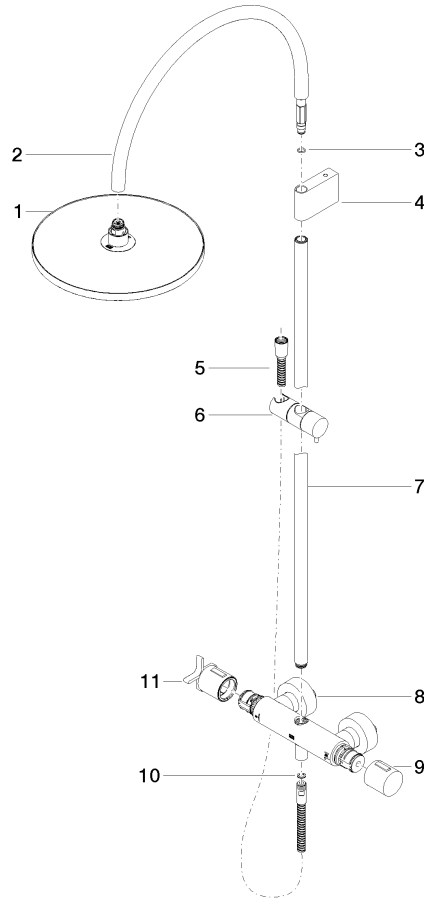

**VAIA Shower pipe with shower thermostat without hand shower - Brushed
Champagne (22kt Gold)**

VAIA

34 460 809

- shower with fixed riser projection 452mm
- overhead shower: rain flow
- rain shower Ø 300 mm
- rain shower with anti-scale system
- max. rainshower flow 14 l/min
- Function from: 10 l/min
- rotary diverter with volume control and shut-off function
- slide-on rosettes Ø 70 mm
- height of fittings up to rain shower (bottom edge) 964mm
- height of fittings up to top edge of elbow 1267mm
- gauge 150 mm - 13 mm
- metal shower hose 1750mm with integrated anti-twist protection
- 1/2" connection
- slide bar
- Pipe diameter 23.5 mm

This article does not include a hand shower!
Intrinsic protection against back flow.

	Brushed Champagne (22kt Gold)	34 460 809-46
	Chrome	34 460 809-00
	Brushed Platinum	34 460 809-06
	Platinum	34 460 809-08
	Dark Chrome	34 460 809-19
	Brushed Durabronze (23kt Gold)	34 460 809-28
	Brushed Bronze	34 460 809-42
	Champagne (22kt Gold)	34 460 809-47
	Brushed Dark Platinum	34 460 809-99

34 460 809

mm [inches]

1:10

Flow rate chart

Certificates

Belgaqua_24-006- LGA_38736.
27_8.

VAIA Shower pipe with shower thermostat without hand shower - Brushed Champagne (22kt Gold)

VAIA

34 460 809
Parts for other
finishes can be found
here: [Chrome](#)

Spare parts list

No.	Item Number	Name	Quantity used	Delivery time
1	04 12 05 091 00-46	shower	1	30
2	04 28 22 346 00-46	pipe	1	60
3	09 14 10 008 90	seal	1	2
4	90 17 11 150 00-46	holder	1	30
5	28 322 970-46	Metal shower hose 1/2" x 3/8" x 1750 mm - Brushed Champagne (22kt Gold)	1	30
6	12 570 970-46	Slide unit - Brushed Champagne (22kt Gold)	1	30
7	90 28 22 349 00-46	pipe	1	30
8	04 17 01 250 00-46	connection	1	60
9	90 17 33 015 00-46	handle	1	30
10	90 14 20 026 00 90	seal	1	2
11	90 17 33 030 00-46	handle	1	30