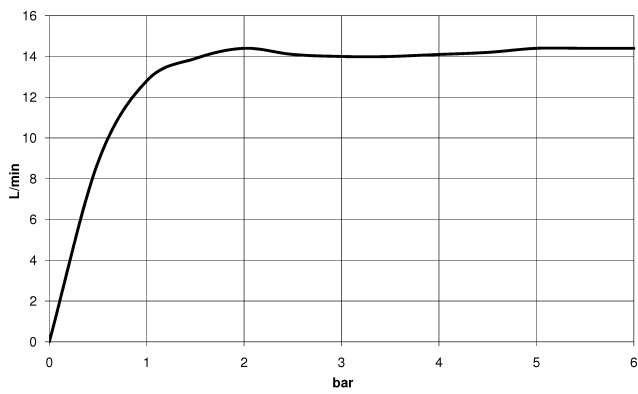

**VAIA Shower pipe with shower thermostat without hand shower - Brushed
Champagne (22kt Gold)**

VAIA

34 460 809

- shower with fixed riser projection 452mm
- overhead shower: rain flow
- rain shower Ø 300 mm
- rain shower with anti-scale system
- max. rainshower flow 14 l/min
- Function from: 10 l/min
- rotary diverter with volume control and shut-off function
- slide-on rosettes Ø 70 mm
- height of fittings up to rain shower (bottom edge) 964mm
- height of fittings up to top edge of elbow 1267mm
- gauge 150 mm - 13 mm
- metal shower hose 1750mm with integrated anti-twist protection
- 1/2" connection
- slide bar
- Pipe diameter 23.5 mm

This article does not include a hand shower!
Intrinsic protection against back flow.

	Brushed Champagne (22kt Gold)	34 460 809-46
	Chrome	34 460 809-00
	Brushed Platinum	34 460 809-06
	Platinum	34 460 809-08
	Dark Chrome	34 460 809-19
	Brushed Durabronze (23kt Gold)	34 460 809-28
	Brushed Bronze	34 460 809-42
	Champagne (22kt Gold)	34 460 809-47
	Brushed Dark Platinum	34 460 809-99

34 460 809

mm [inches]

1:10

Flow rate chart

Certificates

Belgaqua_24-006- LGA_38736.
27_8.

VAIA Shower pipe with shower thermostat without hand shower - Brushed Champagne (22kt Gold)

VAIA