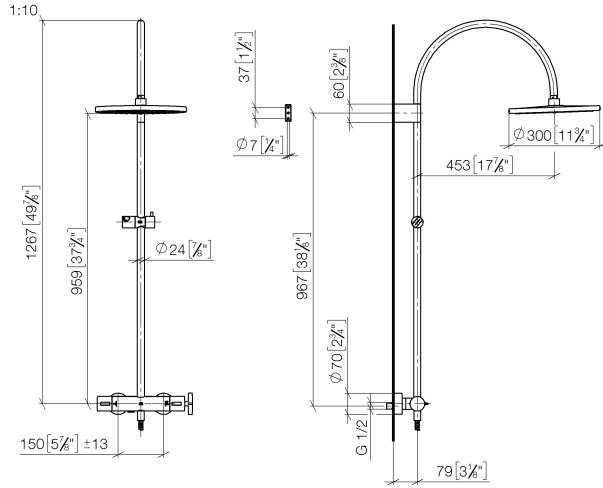

**VAIA Shower pipe with shower thermostat without hand shower - Brushed Dark
Platinum**

VAIA

34 460 809

- shower with fixed riser projection 452mm
- overhead shower: rain flow
- rain shower Ø 300 mm
- rain shower with anti-scale system
- max. rainshower flow 14 l/min
- Function from: 10 l/min
- rotary diverter with volume control and shut-off function
- slide-on rosettes Ø 70 mm
- height of fittings up to rain shower (bottom edge) 964mm
- height of fittings up to top edge of elbow 1267mm
- gauge 150 mm - 13 mm
- metal shower hose 1750mm with integrated anti-twist protection
- 1/2" connection
- slide bar
- Pipe diameter 23.5 mm

This article does not include a hand shower!

Intrinsic protection against back flow.

	Brushed Dark Platinum	34 460 809-99
	Chrome	34 460 809-00
	Brushed Platinum	34 460 809-06
	Platinum	34 460 809-08
	Dark Chrome	34 460 809-19
	Brushed Durabronze (23kt Gold)	34 460 809-28
	Brushed Bronze	34 460 809-42
	Brushed Champagne (22kt Gold)	34 460 809-46
	Champagne (22kt Gold)	34 460 809-47

34 460 809

mm [inches]

Flow rate chart

Certificates

Belgaqua_24-006- LGA_38736.
27_8.

34 460 809
Parts for other
finishes can be found
here: Chrome

Spare parts list

No.	Item Number	Name	Quantity used	Delivery time
1	04 12 05 091 00-99	shower	1	30
2	04 28 22 346 00-99	pipe	1	30
3	09 14 10 008 90	seal	1	2
4	90 17 11 150 00-99	holder	1	30
5	28 322 970-99	Metal shower hose 1/2" x 3/8" x 1750 mm - Brushed Dark Platinum	1	2
6	12 570 970-99	Slide unit - Brushed Dark Platinum	1	30
7	90 28 22 349 00-99	pipe	1	30
8	04 17 01 250 00-99	connection	1	30
9	90 17 33 015 00-99	handle	1	30
10	90 14 20 026 00 90	seal	1	2
11	90 17 33 030 00-99	handle	1	30