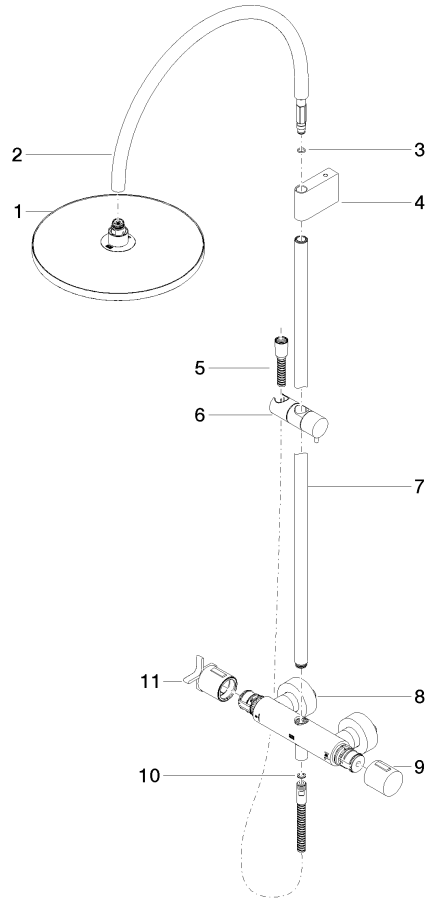

**VAIA Shower pipe with shower thermostat without hand shower - Brushed Dark
Platinum**

VAIA

34 460 809

- shower with fixed riser projection 452mm
- overhead shower: rain flow
- rain shower Ø 300 mm
- rain shower with anti-scale system
- max. rainshower flow 14 l/min
- Function from: 10 l/min
- rotary diverter with volume control and shut-off function
- slide-on rosettes Ø 70 mm
- height of fittings up to rain shower (bottom edge) 964mm
- height of fittings up to top edge of elbow 1267mm
- gauge 150 mm - 13 mm
- metal shower hose 1750mm with integrated anti-twist protection
- 1/2" connection
- slide bar
- Pipe diameter 23.5 mm

This article does not include a hand shower!

Intrinsic protection against back flow.

	Brushed Dark Platinum	34 460 809-99
	Chrome	34 460 809-00
	Brushed Platinum	34 460 809-06
	Platinum	34 460 809-08
	Dark Chrome	34 460 809-19
	Brushed Durabronze (23kt Gold)	34 460 809-28
	Brushed Bronze	34 460 809-42
	Brushed Champagne (22kt Gold)	34 460 809-46
	Champagne (22kt Gold)	34 460 809-47

34 460 809

mm [inches]

Flow rate chart

Certificates

Belgaqua_24-006- LGA_38736.
27_8.

34 460 809
Parts for other
finishes can be found
here: Chrome

Spare parts list

No.	Item Number	Name	Quantity used	Delivery time
1	04 12 05 091 00-99	shower	1	30
2	04 28 22 346 00-99	pipe	1	30
3	09 14 10 008 90	seal	1	2
4	90 17 11 150 00-99	holder	1	30
5	28 322 970-99	Metal shower hose 1/2" x 3/8" x 1750 mm - Brushed Dark Platinum	1	2
6	12 570 970-99	Slide unit - Brushed Dark Platinum	1	30
7	90 28 22 349 00-99	pipe	1	30
8	04 17 01 250 00-99	connection	1	30
9	90 17 33 015 00-99	handle	1	30
10	90 14 20 026 00 90	seal	1	2
11	90 17 33 030 00-99	handle	1	30