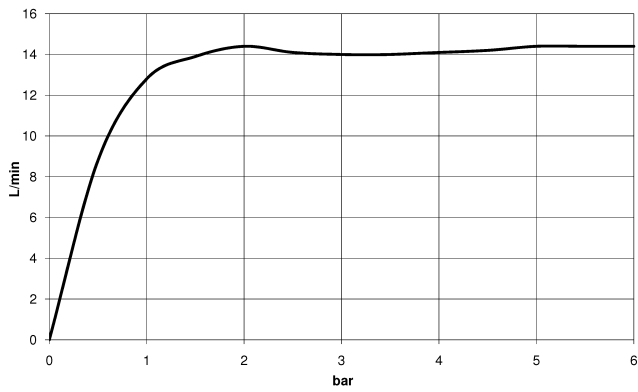

**TARA Shower pipe with shower thermostat without hand shower 300 mm -
Chrome**

TARA

34 460 892

- shower with fixed riser projection 452mm
- overhead shower: rain flow
- rain shower Ø 300 mm
- rain shower with anti-scale system
- max. rainshower flow 14 l/min
- Function from: 10 l/min
- rotary diverter with volume control and shut-off function
- slide-on rosettes Ø 70 mm
- height of fittings up to rain shower (bottom edge) 964mm
- height of fittings up to top edge of elbow 1267mm
- gauge 150 mm - 13 mm
- metal shower hose 1750mm with integrated anti-twist protection
- 1/2" connection
- slide bar
- Pipe diameter 23.5 mm

This article does not include a hand shower!

Intrinsic protection against back flow.

	Chrome	34 460 892-00
	Brushed Platinum	34 460 892-06
	Platinum	34 460 892-08
	Dark Chrome	34 460 892-19
	Brushed Durabrass (23kt Gold)	34 460 892-28
	Matte Black	34 460 892-33
	Brushed Champagne (22kt Gold)	34 460 892-46
	Champagne (22kt Gold)	34 460 892-47
	Brushed Chrome	34 460 892-93
	Brushed Dark Platinum	34 460 892-99

34 460 892

mm [inches]

1:10

Flow rate chart

Certificates

Belgaqua_24-006-27_8.

34 460 892

Spare parts list