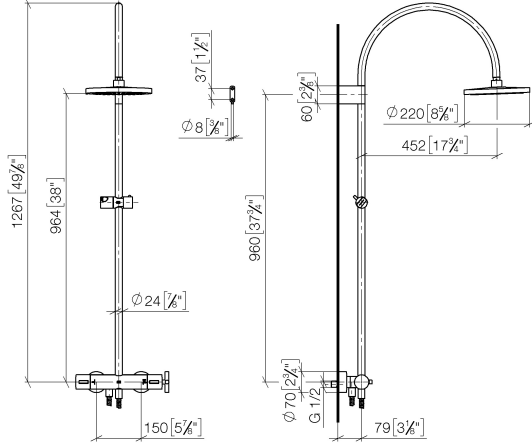

**TARA Shower pipe with shower thermostat without hand shower 300 mm -
Chrome**

TARA

34 460 892

- shower with fixed riser projection 452mm
- overhead shower: rain flow
- rain shower Ø 300 mm
- rain shower with anti-scale system
- max. rainshower flow 14 l/min
- Function from: 10 l/min
- rotary diverter with volume control and shut-off function
- slide-on rosettes Ø 70 mm
- height of fittings up to rain shower (bottom edge) 964mm
- height of fittings up to top edge of elbow 1267mm
- gauge 150 mm - 13 mm
- metal shower hose 1750mm with integrated anti-twist protection
- 1/2" connection
- slide bar
- Pipe diameter 23.5 mm

This article does not include a hand shower!

Intrinsic protection against back flow.

	Chrome	34 460 892-00
	Brushed Platinum	34 460 892-06
	Platinum	34 460 892-08
	Dark Chrome	34 460 892-19
	Brushed Durabrass (23kt Gold)	34 460 892-28
	Matte Black	34 460 892-33
	Brushed Champagne (22kt Gold)	34 460 892-46
	Champagne (22kt Gold)	34 460 892-47
	Brushed Chrome	34 460 892-93
	Brushed Dark Platinum	34 460 892-99

34 460 892

mm [inches]

1:10

Flow rate chart

Certificates

Belgaqua_24-006-27_8.

34 460 892

Spare parts list

No.	Item Number	Name	Quantity used	Delivery time
1	04 12 05 091 00-00	shower	1	10
2	04 28 22 346 00-00	pipe	1	10
3	09 14 10 008 90	seal	1	2
4	90 17 11 150 00-00	holder	1	10
5	28 322 970-00	Metal shower hose 1/2" x 3/8" x 1750 mm - Chrome	1	2
6	12 570 970-00	Slide unit - Chrome	1	10
7	90 28 22 349 00-00	pipe	1	10
8	04 17 01 250 00-00	connection	1	10
9	90 17 33 015 00-00	handle	1	10
10	90 14 20 026 00 90	seal	1	2
11	90 17 33 021 00-00	handle	1	10