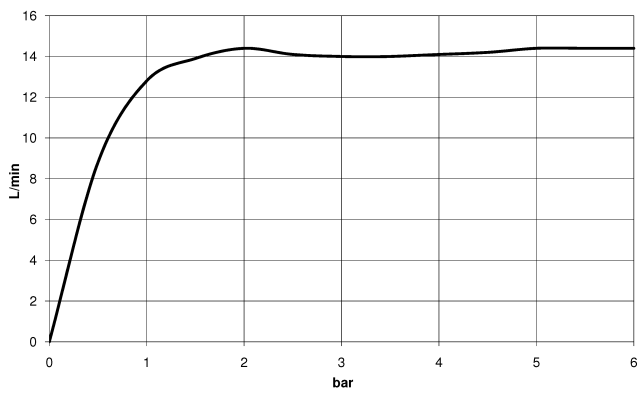

**TARA Shower pipe with shower thermostat without hand shower 300 mm -  
Brushed Platinum**

TARA

34 460 892

- shower with fixed riser projection 452mm
- overhead shower: rain flow
- rain shower Ø 300 mm
- rain shower with anti-scale system
- max. rainshower flow 14 l/min
- Function from: 10 l/min
- rotary diverter with volume control and shut-off function
- slide-on rosettes Ø 70 mm
- height of fittings up to rain shower (bottom edge) 964mm
- height of fittings up to top edge of elbow 1267mm
- gauge 150 mm - 13 mm
- metal shower hose 1750mm with integrated anti-twist protection
- 1/2" connection
- slide bar
- Pipe diameter 23.5 mm

This article does not include a hand shower!

Intrinsic protection against back flow.

	Brushed Platinum	34 460 892-06
	Chrome	34 460 892-00
	Platinum	34 460 892-08
	Dark Chrome	34 460 892-19
	Brushed Durabrass (23kt Gold)	34 460 892-28
	Matte Black	34 460 892-33
	Brushed Champagne (22kt Gold)	34 460 892-46
	Champagne (22kt Gold)	34 460 892-47
	Brushed Chrome	34 460 892-93
	Brushed Dark Platinum	34 460 892-99

34 460 892

mm [inches]

1:10

**Flow rate chart**

**Certificates**

Belgaqua\_24-006-  
27\_8.

**TARA Shower pipe with shower thermostat without hand shower 300 mm -  
Brushed Platinum**

TARA