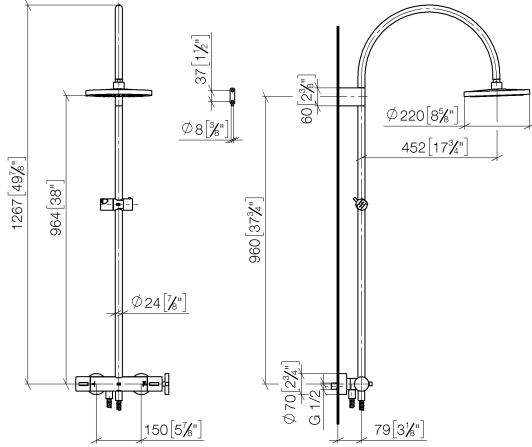

**TARA Shower pipe with shower thermostat without hand shower 300 mm -  
Brushed Platinum**

TARA

34 460 892

- shower with fixed riser projection 452mm
- overhead shower: rain flow
- rain shower Ø 300 mm
- rain shower with anti-scale system
- max. rainshower flow 14 l/min
- Function from: 10 l/min
- rotary diverter with volume control and shut-off function
- slide-on rosettes Ø 70 mm
- height of fittings up to rain shower (bottom edge) 964mm
- height of fittings up to top edge of elbow 1267mm
- gauge 150 mm - 13 mm
- metal shower hose 1750mm with integrated anti-twist protection
- 1/2" connection
- slide bar
- Pipe diameter 23.5 mm

This article does not include a hand shower!

Intrinsic protection against back flow.

	Brushed Platinum	34 460 892-06
	Chrome	34 460 892-00
	Platinum	34 460 892-08
	Dark Chrome	34 460 892-19
	Brushed Durabrass (23kt Gold)	34 460 892-28
	Matte Black	34 460 892-33
	Brushed Champagne (22kt Gold)	34 460 892-46
	Champagne (22kt Gold)	34 460 892-47
	Brushed Chrome	34 460 892-93
	Brushed Dark Platinum	34 460 892-99

34 460 892

mm [inches]

1:10

**Flow rate chart**

**Certificates**

Belgaqua\_24-006-  
27\_8.

**TARA Shower pipe with shower thermostat without hand shower 300 mm -  
Brushed Platinum**

TARA

34 460 892

Parts for other  
finishes can be found  
here: [Chrome](#)

**Spare parts list**

No.	Item Number	Name	Quantity used	Delivery time
1	04 12 05 091 00-06	shower	1	10
2	04 28 22 346 00-06	pipe	1	10
3	09 14 10 008 90	seal	1	2
4	90 17 11 150 00-06	holder	1	10
5	28 322 970-06	Metal shower hose 1/2" x 3/8" x 1750 mm - Brushed Platinum	1	2
6	12 570 970-06	Slide unit - Brushed Platinum	1	10
7	90 28 22 349 00-06	pipe	1	10
8	04 17 01 250 00-06	connection	1	10
9	90 17 33 015 00-06	handle	1	10
10	90 14 20 026 00 90	seal	1	2
11	90 17 33 021 00-06	handle	1	10