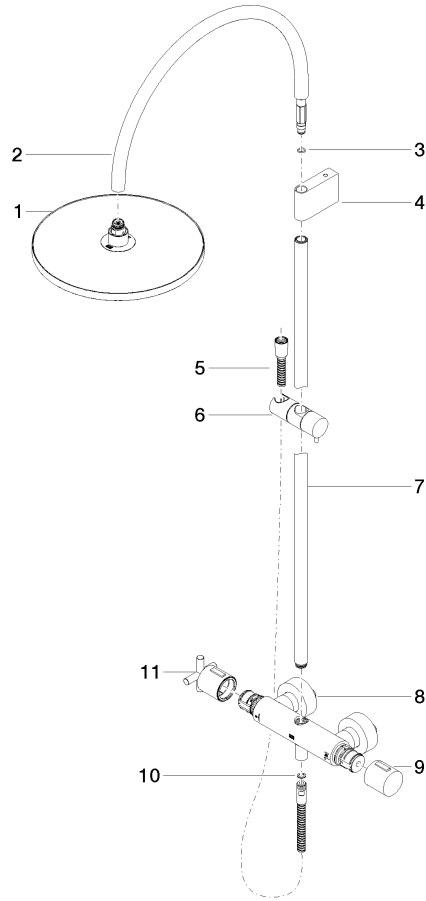

**TARA Shower pipe with shower thermostat without hand shower 300 mm -  
Brushed Platinum**

TARA

34 460 892

- shower with fixed riser projection 452mm
- overhead shower: rain flow
- rain shower Ø 300 mm
- rain shower with anti-scale system
- max. rainshower flow 14 l/min
- Function from: 10 l/min
- rotary diverter with volume control and shut-off function
- slide-on rosettes Ø 70 mm
- height of fittings up to rain shower (bottom edge) 964mm
- height of fittings up to top edge of elbow 1267mm
- gauge 150 mm - 13 mm
- metal shower hose 1750mm with integrated anti-twist protection
- 1/2" connection
- slide bar
- Pipe diameter 23.5 mm

34 460 892

mm [inches]

1:10

**Flow rate chart**

**Certificates**

Belgaqua\_24-006-  
27\_8.

**TARA Shower pipe with shower thermostat without hand shower 300 mm -  
Brushed Platinum**

TARA

34 460 892

Parts for other  
finishes can be found  
here: [Chrome](#)

**Spare parts list**

No.	Item Number	Name	Quantity used	Delivery time
1	04 12 05 091 00-06	shower	1	10
2	04 28 22 346 00-06	pipe	1	10
3	09 14 10 008 90	seal	1	2
4	90 17 11 150 00-06	holder	1	10
5	28 322 970-06	Metal shower hose 1/2" x 3/8" x 1750 mm - Brushed Platinum	1	2
6	12 570 970-06	Slide unit - Brushed Platinum	1	10
7	90 28 22 349 00-06	pipe	1	10
8	04 17 01 250 00-06	connection	1	10
9	90 17 33 015 00-06	handle	1	10
10	90 14 20 026 00 90	seal	1	2
11	90 17 33 021 00-06	handle	1	10