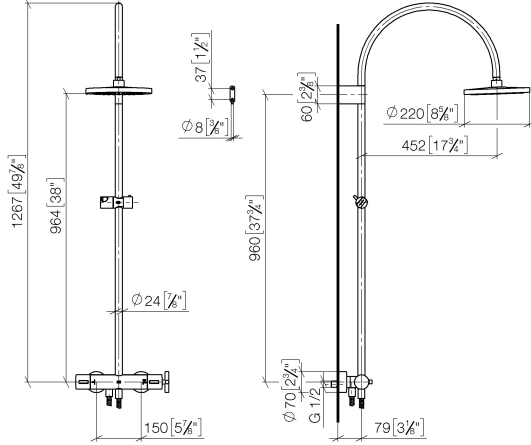

**TARA Shower pipe with shower thermostat without hand shower 300 mm -
Brushed Durabronz (23kt Gold)**

TARA

34 460 892

- shower with fixed riser projection 452mm
- overhead shower: rain flow
- rain shower Ø 300 mm
- rain shower with anti-scale system
- max. rainshower flow 14 l/min
- Function from: 10 l/min
- rotary diverter with volume control and shut-off function
- slide-on rosettes Ø 70 mm
- height of fittings up to rain shower (bottom edge) 964mm
- height of fittings up to top edge of elbow 1267mm
- gauge 150 mm - 13 mm
- metal shower hose 1750mm with integrated anti-twist protection
- 1/2" connection
- slide bar
- Pipe diameter 23.5 mm

This article does not include a hand shower!

Intrinsic protection against back flow.

	Brushed Durabronz (23kt Gold)	34 460 892-28
	Chrome	34 460 892-00
	Brushed Platinum	34 460 892-06
	Platinum	34 460 892-08
	Dark Chrome	34 460 892-19
	Matte Black	34 460 892-33
	Brushed Champagne (22kt Gold)	34 460 892-46
	Champagne (22kt Gold)	34 460 892-47
	Brushed Chrome	34 460 892-93
	Brushed Dark Platinum	34 460 892-99

**TARA Shower pipe with shower thermostat without hand shower 300 mm -
Brushed Durabronz (23kt Gold)**

TARA

34 460 892

mm [inches]

1:10

Flow rate chart

Certificates

Belgaqua_24-006-
27_8.

**TARA Shower pipe with shower thermostat without hand shower 300 mm -
Brushed Durabron (23kt Gold)**

TARA

34 460 892

Parts for other
finishes can be found
here: [Chrome](#)

Spare parts list

No.	Item Number	Name	Quantity used	Delivery time
1	04 12 05 091 00-28	shower	1	20
2	04 28 22 346 00-28	pipe	1	20
3	09 14 10 008 90	seal	1	2
4	90 17 11 150 00-28	holder	1	20
5	28 322 970-28	Metal shower hose 1/2" x 3/8" x 1750 mm - Brushed Durabron (23kt Gold)	1	20
6	12 570 970-28	Slide unit - Brushed Durabron (23kt Gold)	1	20
7	90 28 22 349 00-28	pipe	1	20
8	04 17 01 250 00-28	connection	1	20
9	90 17 33 015 00-28	handle	1	20
10	90 14 20 026 00 90	seal	1	2
11	90 17 33 021 00-28	handle	1	20