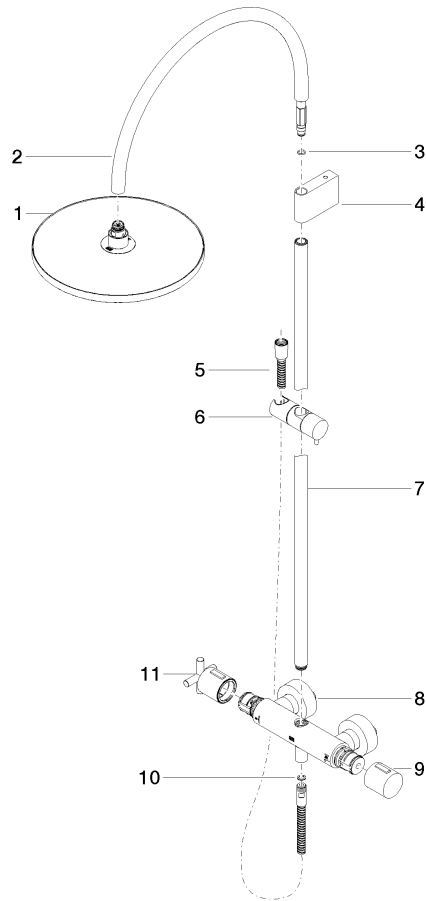

**TARA Shower pipe with shower thermostat without hand shower 300 mm -
Brushed Durabronz (23kt Gold)**

TARA

34 460 892

- shower with fixed riser projection 452mm
- overhead shower: rain flow
- rain shower Ø 300 mm
- rain shower with anti-scale system
- max. rainshower flow 14 l/min
- Function from: 10 l/min
- rotary diverter with volume control and shut-off function
- slide-on rosettes Ø 70 mm
- height of fittings up to rain shower (bottom edge) 964mm
- height of fittings up to top edge of elbow 1267mm
- gauge 150 mm - 13 mm
- metal shower hose 1750mm with integrated anti-twist protection
- 1/2" connection
- slide bar
- Pipe diameter 23.5 mm

**TARA Shower pipe with shower thermostat without hand shower 300 mm -
Brushed Durabronz (23kt Gold)**

TARA

34 460 892

mm [inches]

1:10

Flow rate chart

Certificates

Belgaqua_24-006-
27_8.

**TARA Shower pipe with shower thermostat without hand shower 300 mm -
Brushed Durabron (23kt Gold)**

TARA

34 460 892

Parts for other
finishes can be found
here: [Chrome](#)

Spare parts list

No.	Item Number	Name	Quantity used	Delivery time
1	04 12 05 091 00-28	shower	1	20
2	04 28 22 346 00-28	pipe	1	20
3	09 14 10 008 90	seal	1	2
4	90 17 11 150 00-28	holder	1	20
5	28 322 970-28	Metal shower hose 1/2" x 3/8" x 1750 mm - Brushed Durabron (23kt Gold)	1	20
6	12 570 970-28	Slide unit - Brushed Durabron (23kt Gold)	1	20
7	90 28 22 349 00-28	pipe	1	20
8	04 17 01 250 00-28	connection	1	20
9	90 17 33 015 00-28	handle	1	20
10	90 14 20 026 00 90	seal	1	2
11	90 17 33 021 00-28	handle	1	20