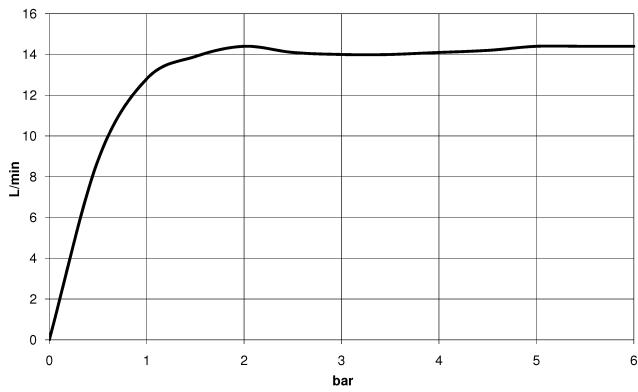

**TARA Shower pipe with shower thermostat without hand shower 300 mm -
Brushed Durabronz (23kt Gold)**

TARA

34 460 892

- shower with fixed riser projection 452mm
- overhead shower: rain flow
- rain shower Ø 300 mm
- rain shower with anti-scale system
- max. rainshower flow 14 l/min
- Function from: 10 l/min
- rotary diverter with volume control and shut-off function
- slide-on rosettes Ø 70 mm
- height of fittings up to rain shower (bottom edge) 964mm
- height of fittings up to top edge of elbow 1267mm
- gauge 150 mm - 13 mm
- metal shower hose 1750mm with integrated anti-twist protection
- 1/2" connection
- slide bar
- Pipe diameter 23.5 mm

**TARA Shower pipe with shower thermostat without hand shower 300 mm -
Brushed Durabronz (23kt Gold)**

TARA

34 460 892

mm [inches]

1:10

Flow rate chart

Certificates

Belgaqua_24-006-
27_8.

**TARA Shower pipe with shower thermostat without hand shower 300 mm -
Brushed Durabron (23kt Gold)**

TARA

34 460 892

Parts for other
finishes can be found
here: [Chrome](#)

Spare parts list

No.	Item Number	Name	Quantity used	Delivery time
1	04 12 05 091 00-28	shower	1	20
2	04 28 22 346 00-28	pipe	1	20
3	09 14 10 008 90	seal	1	2
4	90 17 11 150 00-28	holder	1	20
5	28 322 970-28	Metal shower hose 1/2" x 3/8" x 1750 mm - Brushed Durabron (23kt Gold)	1	20
6	12 570 970-28	Slide unit - Brushed Durabron (23kt Gold)	1	20
7	90 28 22 349 00-28	pipe	1	20
8	04 17 01 250 00-28	connection	1	20
9	90 17 33 015 00-28	handle	1	20
10	90 14 20 026 00 90	seal	1	2
11	90 17 33 021 00-28	handle	1	20