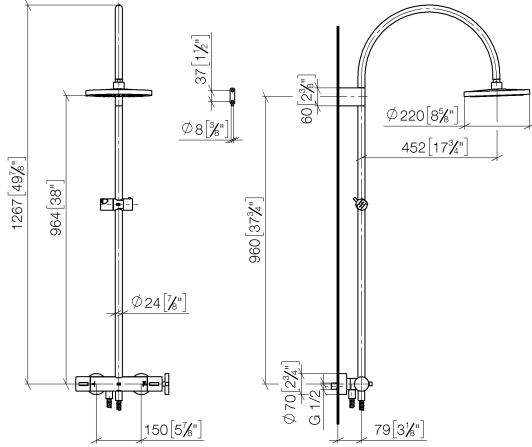

**TARA Shower pipe with shower thermostat without hand shower 300 mm -  
Matte Black**

TARA

34 460 892

- shower with fixed riser projection 452mm
- overhead shower: rain flow
- rain shower Ø 300 mm
- rain shower with anti-scale system
- max. rainshower flow 14 l/min
- Function from: 10 l/min
- rotary diverter with volume control and shut-off function
- slide-on rosettes Ø 70 mm
- height of fittings up to rain shower (bottom edge) 964mm
- height of fittings up to top edge of elbow 1267mm
- gauge 150 mm - 13 mm
- metal shower hose 1750mm with integrated anti-twist protection
- 1/2" connection
- slide bar
- Pipe diameter 23.5 mm

34 460 892

mm [inches]

1:10

### Certificates

Belgaqua\_24-006-  
27\_8.

**TARA Shower pipe with shower thermostat without hand shower 300 mm -  
Matte Black**

TARA

34 460 892

Parts for other  
finishes can be found  
here: [Chrome](#)

**Spare parts list**

No.	Item Number	Name	Quantity used	Delivery time
1	04 12 05 091 00-33	shower	1	30
2	04 28 22 346 00-33	pipe	1	60
3	09 14 10 008 90	seal	1	2
4	90 17 11 150 00-33	holder	1	30
5	28 322 970-33	Metal shower hose 1/2" x 3/8" x 1750 mm - Matte Black	1	2
6	12 570 970-33	Slide unit - Matte Black	1	30
7	90 28 22 349 00-33	pipe	1	30
8	04 17 01 250 00-33	connection	1	30
9	90 17 33 015 00-33	handle	1	30
10	90 14 20 026 00 90	seal	1	2
11	90 17 33 021 00-33	handle	1	30