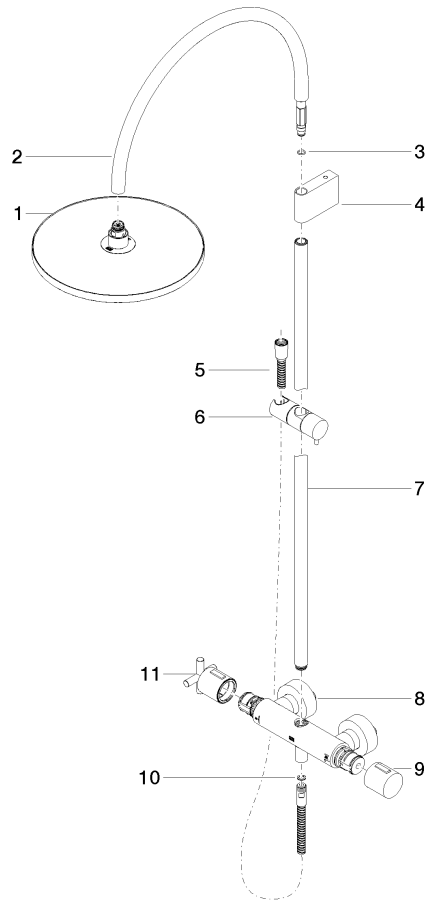

**TARA Shower pipe with shower thermostat without hand shower 300 mm -  
Champagne (22kt Gold)**

TARA

34 460 892

- shower with fixed riser projection 452mm
- overhead shower: rain flow
- rain shower Ø 300 mm
- rain shower with anti-scale system
- max. rainshower flow 14 l/min
- Function from: 10 l/min
- rotary diverter with volume control and shut-off function
- slide-on rosettes Ø 70 mm
- height of fittings up to rain shower (bottom edge) 964mm
- height of fittings up to top edge of elbow 1267mm
- gauge 150 mm - 13 mm
- metal shower hose 1750mm with integrated anti-twist protection
- 1/2" connection
- slide bar
- Pipe diameter 23.5 mm

34 460 892

mm [inches]

1:10

Flow rate chart

Certificates

Belgaqua\_24-006-  
27\_8.

**TARA Shower pipe with shower thermostat without hand shower 300 mm -  
Champagne (22kt Gold)**

TARA

34 460 892

Parts for other  
finishes can be found  
here: [Chrome](#)

**Spare parts list**

| No. | Item Number        | Name   | Quantity used | Delivery time |
|-----|--------------------|--|---------------|---------------|
| 1   | 04 12 05 091 00-47 | shower   | 1             | 30            |
| 2   | 04 28 22 346 00-47 | pipe   | 1             | 60            |
| 3   | 09 14 10 008 90    | seal   | 1             | 2             |
| 4   | 90 17 11 150 00-47 | holder   | 1             | 30            |
| 5   | 28 322 970-47      | Metal shower hose 1/2" x 3/8" x 1750 mm - Champagne<br>(22kt Gold) | 1             | 30            |
| 6   | 12 570 970-47      | Slide unit - Champagne (22kt Gold)                                 | 1             | 30            |
| 7   | 90 28 22 349 00-47 | pipe   | 1             | 30            |
| 8   | 04 17 01 250 00-47 | connection   | 1             | 60            |
| 9   | 90 17 33 015 00-47 | handle   | 1             | 30            |
| 10  | 90 14 20 026 00 90 | seal   | 1             | 2             |
| 11  | 90 17 33 021 00-47 | handle   | 1             | 30            |