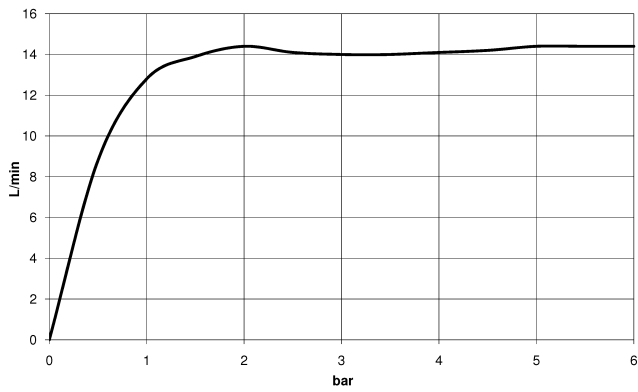

**TARA Shower pipe with shower thermostat without hand shower 300 mm -  
Champagne (22kt Gold)**

TARA

34 460 892

- shower with fixed riser projection 452mm
- overhead shower: rain flow
- rain shower Ø 300 mm
- rain shower with anti-scale system
- max. rainshower flow 14 l/min
- Function from: 10 l/min
- rotary diverter with volume control and shut-off function
- slide-on rosettes Ø 70 mm
- height of fittings up to rain shower (bottom edge) 964mm
- height of fittings up to top edge of elbow 1267mm
- gauge 150 mm - 13 mm
- metal shower hose 1750mm with integrated anti-twist protection
- 1/2" connection
- slide bar
- Pipe diameter 23.5 mm

This article does not include a hand shower!

Intrinsic protection against back flow.

|  |                                |               |
|--|--------------------------------|---------------|
|   | Champagne (22kt Gold)          | 34 460 892-47 |
|   | Chrome                         | 34 460 892-00 |
|   | Brushed Platinum               | 34 460 892-06 |
|   | Platinum                       | 34 460 892-08 |
|   | Dark Chrome                    | 34 460 892-19 |
|   | Brushed Durabronze (23kt Gold) | 34 460 892-28 |
|   | Matte Black                    | 34 460 892-33 |
|   | Brushed Champagne (22kt Gold)  | 34 460 892-46 |
|   | Brushed Chrome                 | 34 460 892-93 |
|  | Brushed Dark Platinum          | 34 460 892-99 |

34 460 892

mm [inches]

1:10

Flow rate chart

Certificates

Belgaqua\_24-006-  
27\_8.

**TARA Shower pipe with shower thermostat without hand shower 300 mm -  
Champagne (22kt Gold)**

TARA