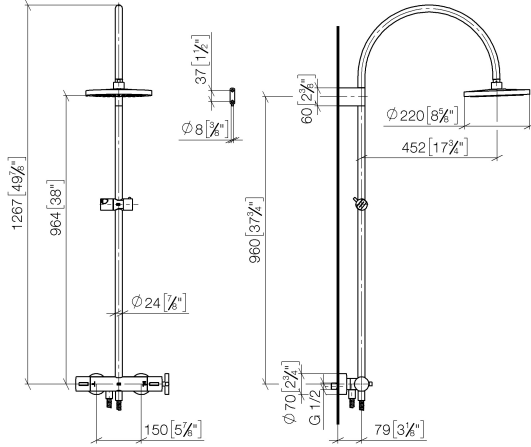

**TARA Shower pipe with shower thermostat without hand shower 300 mm -  
Champagne (22kt Gold)**

TARA

34 460 892

- shower with fixed riser projection 452mm
- overhead shower: rain flow
- rain shower Ø 300 mm
- rain shower with anti-scale system
- max. rainshower flow 14 l/min
- Function from: 10 l/min
- rotary diverter with volume control and shut-off function
- slide-on rosettes Ø 70 mm
- height of fittings up to rain shower (bottom edge) 964mm
- height of fittings up to top edge of elbow 1267mm
- gauge 150 mm - 13 mm
- metal shower hose 1750mm with integrated anti-twist protection
- 1/2" connection
- slide bar
- Pipe diameter 23.5 mm

34 460 892

mm [inches]

1:10

Flow rate chart

Certificates

Belgaqua\_24-006-  
27\_8.

**TARA Shower pipe with shower thermostat without hand shower 300 mm -  
Champagne (22kt Gold)**

TARA

34 460 892

Parts for other  
finishes can be found  
here: [Chrome](#)

**Spare parts list**

| No. | Item Number        | Name   | Quantity used | Delivery time |
|-----|--------------------|--|---------------|---------------|
| 1   | 04 12 05 091 00-47 | shower   | 1             | 30            |
| 2   | 04 28 22 346 00-47 | pipe   | 1             | 60            |
| 3   | 09 14 10 008 90    | seal   | 1             | 2             |
| 4   | 90 17 11 150 00-47 | holder   | 1             | 30            |
| 5   | 28 322 970-47      | Metal shower hose 1/2" x 3/8" x 1750 mm - Champagne<br>(22kt Gold) | 1             | 30            |
| 6   | 12 570 970-47      | Slide unit - Champagne (22kt Gold)                                 | 1             | 30            |
| 7   | 90 28 22 349 00-47 | pipe   | 1             | 30            |
| 8   | 04 17 01 250 00-47 | connection   | 1             | 60            |
| 9   | 90 17 33 015 00-47 | handle   | 1             | 30            |
| 10  | 90 14 20 026 00 90 | seal   | 1             | 2             |
| 11  | 90 17 33 021 00-47 | handle   | 1             | 30            |