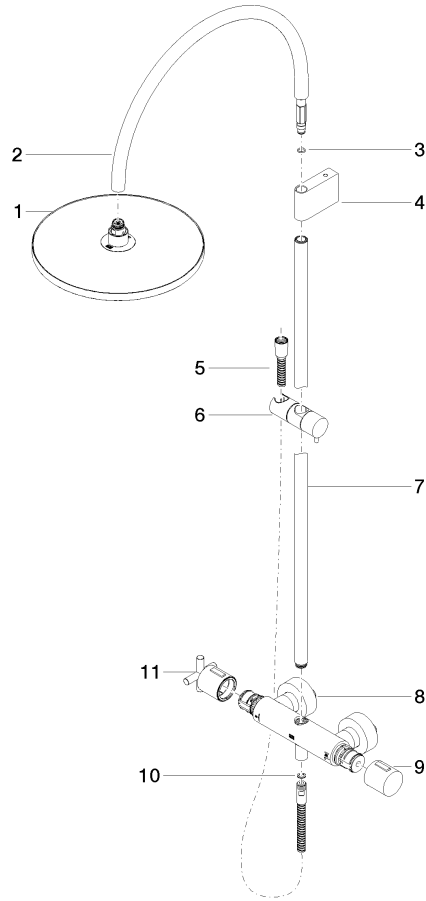

**TARA Shower pipe with shower thermostat without hand shower 300 mm -
Brushed Chrome**

TARA

34 460 892

- shower with fixed riser projection 452mm
- overhead shower: rain flow
- rain shower Ø 300 mm
- rain shower with anti-scale system
- max. rainshower flow 14 l/min
- Function from: 10 l/min
- rotary diverter with volume control and shut-off function
- slide-on rosettes Ø 70 mm
- height of fittings up to rain shower (bottom edge) 964mm
- height of fittings up to top edge of elbow 1267mm
- gauge 150 mm - 13 mm
- metal shower hose 1750mm with integrated anti-twist protection
- 1/2" connection
- slide bar
- Pipe diameter 23.5 mm

This article does not include a hand shower!

Intrinsic protection against back flow.

	Brushed Chrome	34 460 892-93
	Chrome	34 460 892-00
	Brushed Platinum	34 460 892-06
	Platinum	34 460 892-08
	Dark Chrome	34 460 892-19
	Brushed Durabronze (23kt Gold)	34 460 892-28
	Matte Black	34 460 892-33
	Brushed Champagne (22kt Gold)	34 460 892-46
	Champagne (22kt Gold)	34 460 892-47
	Brushed Dark Platinum	34 460 892-99

34 460 892

mm [inches]

1:10

Flow rate chart

Certificates

Belgaqua_24-006-
27_8.

**TARA Shower pipe with shower thermostat without hand shower 300 mm -
Brushed Chrome**

TARA

34 460 892
Parts for other
finishes can be found
here: [Chrome](#)

Spare parts list

No.	Item Number	Name	Quantity used	Delivery time
1	04 12 05 091 00-93	shower	1	20
2	04 28 22 346 00-93	pipe	1	20
3	09 14 10 008 90	seal	1	2
4	90 17 11 150 00-93	holder	1	20
5	28 322 970-93	Metal shower hose 1/2" x 3/8" x 1750 mm - Brushed Chrome	1	20
6	12 570 970-93	Slide unit - Brushed Chrome	1	20
7	90 28 22 349 00-93	pipe	1	20
8	04 17 01 250 00-93	connection	1	20
9	90 17 33 015 00-93	handle	1	20
10	90 14 20 026 00 90	seal	1	2
11	90 17 33 021 00-93	handle	1	20