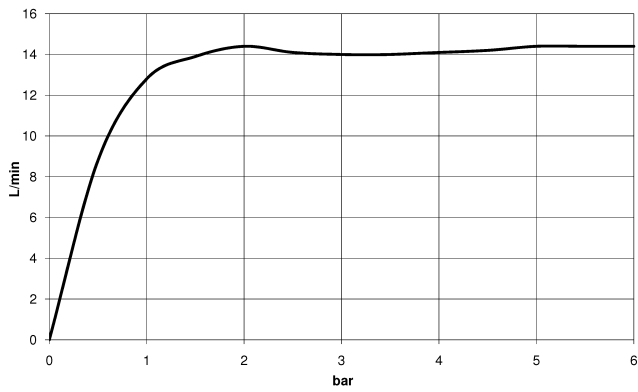

**TARA Shower pipe with shower thermostat without hand shower 300 mm -
Brushed Chrome**

TARA

34 460 892

- shower with fixed riser projection 452mm
- overhead shower: rain flow
- rain shower Ø 300 mm
- rain shower with anti-scale system
- max. rainshower flow 14 l/min
- Function from: 10 l/min
- rotary diverter with volume control and shut-off function
- slide-on rosettes Ø 70 mm
- height of fittings up to rain shower (bottom edge) 964mm
- height of fittings up to top edge of elbow 1267mm
- gauge 150 mm - 13 mm
- metal shower hose 1750mm with integrated anti-twist protection
- 1/2" connection
- slide bar
- Pipe diameter 23.5 mm

This article does not include a hand shower!

Intrinsic protection against back flow.

	Brushed Chrome	34 460 892-93
	Chrome	34 460 892-00
	Brushed Platinum	34 460 892-06
	Platinum	34 460 892-08
	Dark Chrome	34 460 892-19
	Brushed Durabronze (23kt Gold)	34 460 892-28
	Matte Black	34 460 892-33
	Brushed Champagne (22kt Gold)	34 460 892-46
	Champagne (22kt Gold)	34 460 892-47
	Brushed Dark Platinum	34 460 892-99

34 460 892

mm [inches]

1:10

Flow rate chart

Certificates

Belgaqua_24-006-
27_8.

**TARA Shower pipe with shower thermostat without hand shower 300 mm -
Brushed Chrome**

TARA