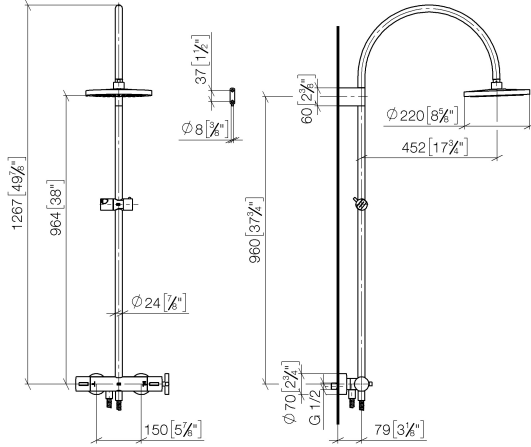

**TARA Shower pipe with shower thermostat without hand shower 300 mm -
Brushed Chrome**

TARA

34 460 892

- shower with fixed riser projection 452mm
- overhead shower: rain flow
- rain shower Ø 300 mm
- rain shower with anti-scale system
- max. rainshower flow 14 l/min
- Function from: 10 l/min
- rotary diverter with volume control and shut-off function
- slide-on rosettes Ø 70 mm
- height of fittings up to rain shower (bottom edge) 964mm
- height of fittings up to top edge of elbow 1267mm
- gauge 150 mm - 13 mm
- metal shower hose 1750mm with integrated anti-twist protection
- 1/2" connection
- slide bar
- Pipe diameter 23.5 mm

This article does not include a hand shower!

Intrinsic protection against back flow.

	Brushed Chrome	34 460 892-93
	Chrome	34 460 892-00
	Brushed Platinum	34 460 892-06
	Platinum	34 460 892-08
	Dark Chrome	34 460 892-19
	Brushed Durabronze (23kt Gold)	34 460 892-28
	Matte Black	34 460 892-33
	Brushed Champagne (22kt Gold)	34 460 892-46
	Champagne (22kt Gold)	34 460 892-47
	Brushed Dark Platinum	34 460 892-99

34 460 892

mm [inches]

1:10

Flow rate chart

Certificates

Belgaqua_24-006-
27_8.

**TARA Shower pipe with shower thermostat without hand shower 300 mm -
Brushed Chrome**

TARA

34 460 892
Parts for other
finishes can be found
here: [Chrome](#)

Spare parts list

No.	Item Number	Name	Quantity used	Delivery time
1	04 12 05 091 00-93	shower	1	20
2	04 28 22 346 00-93	pipe	1	20
3	09 14 10 008 90	seal	1	2
4	90 17 11 150 00-93	holder	1	20
5	28 322 970-93	Metal shower hose 1/2" x 3/8" x 1750 mm - Brushed Chrome	1	20
6	12 570 970-93	Slide unit - Brushed Chrome	1	20
7	90 28 22 349 00-93	pipe	1	20
8	04 17 01 250 00-93	connection	1	20
9	90 17 33 015 00-93	handle	1	20
10	90 14 20 026 00 90	seal	1	2
11	90 17 33 021 00-93	handle	1	20