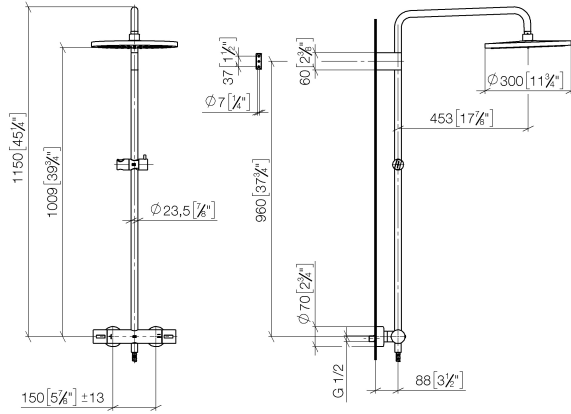

34 460 979

Fits: IMO, LULU, TARA, LISSÉ, VAIA, META

- shower with fixed riser projection 453mm
- overhead shower: rain flow
- rain shower Ø 300 mm
- rain shower with anti-scale system
- max. rainshower flow 14 l/min
- Function from: 10 l/min
- rotary diverter with volume control and shut-off function
- slide-on rosettes Ø 70 mm
- height of fittings up to rain shower (bottom edge) 1009mm
- height of fittings up to top edge of elbow 1150mm
- gauge 150 mm - 13 mm
- metal shower hose 1750mm with integrated anti-twist protection
- 1/2" connection
- slide bar
- Pipe diameter 23.5 mm
- quick clearing
- WRAS 2204013

Required miscellaneous

	SERIES-VARIOUS Hand shower - Brushed Platinum	28 025 979-06 0010
---	--	-----------------------

34 460 979

mm [inches]
1:10

Flow rate chart

Certificates

DVGW_DW-6509DN0123. Belgaqua_21-032-27_5. WRAS_2204013. LGA_38736.

34 460 979

Parts for other finishes can be found here: [Chrome](#)

Spare parts list

No.	Item Number	Name	Quantity used	Delivery time
1	04 12 05 091 00-06	shower	1	10
2	09 23 01 039 90	sieve	1	2
3	90 28 22 348 00-06	pipe	1	10
4	90 17 11 150 00-06	holder	1	10
5	90 28 22 349 00-06	pipe	1	10
6	04 17 01 250 00-06	connection	1	10
7	90 17 33 015 00-06	handle	2	10
8	90 14 20 026 00 90	seal	1	2
9	12 570 970-06	Slide unit - Brushed Platinum	1	10
10	28 322 970-06	Metal shower hose 1/2" x 3/8" x 1750 mm - Brushed Platinum	1	2