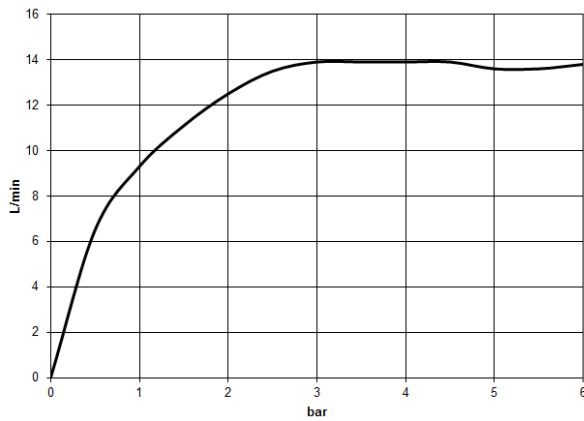

Required miscellaneous

	SERIES-VARIOUS Hand shower - Brushed Platinum	28 025 979-06 0010
---	--	-----------------------

34 460 979

mm [inches]
1:10

Flow rate chart

Certificates

DVGW_DW-6509DN0123. Belgaqua_21-032-27_5. WRAS_2204013. LGA_38736.