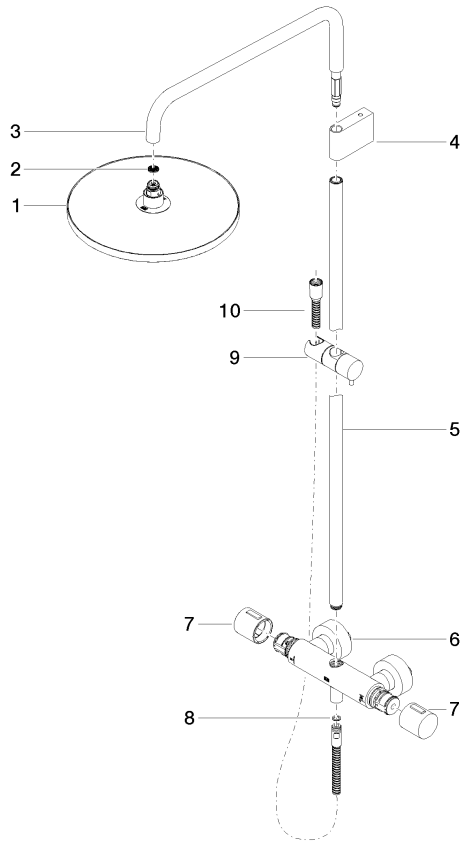

34 460 979

Fits: IMO, LULU, TARA, LISSÉ, VAIA, META

- shower with fixed riser projection 453mm
- overhead shower: rain flow
- rain shower Ø 300 mm
- rain shower with anti-scale system
- max. rainshower flow 14 l/min
- Function from: 10 l/min
- rotary diverter with volume control and shut-off function
- slide-on rosettes Ø 70 mm
- height of fittings up to rain shower (bottom edge) 1009mm
- height of fittings up to top edge of elbow 1150mm
- gauge 150 mm - 13 mm
- metal shower hose 1750mm with integrated anti-twist protection
- 1/2" connection
- slide bar
- Pipe diameter 23.5 mm
- quick clearing
- WRAS 2204013

Required miscellaneous

	SERIES-VARIOUS Hand shower - Brushed Platinum	28 025 979-06 0010
---	--	-----------------------

34 460 979

mm [inches]
1:10

Flow rate chart

Certificates

DVGW_DW-6509DN0123. Belgaqua_21-032-27_5. WRAS_2204013. LGA_38736.

34 460 979

Parts for other finishes can be found here: [Chrome](#)

Spare parts list

No.	Item Number	Name	Quantity used	Delivery time
1	04 12 05 091 00-06	shower	1	10
2	09 23 01 039 90	sieve	1	2
3	90 28 22 348 00-06	pipe	1	10
4	90 17 11 150 00-06	holder	1	10
5	90 28 22 349 00-06	pipe	1	10
6	04 17 01 250 00-06	connection	1	10
7	90 17 33 015 00-06	handle	2	10
8	90 14 20 026 00 90	seal	1	2
9	12 570 970-06	Slide unit - Brushed Platinum	1	10
10	28 322 970-06	Metal shower hose 1/2" x 3/8" x 1750 mm - Brushed Platinum	1	2