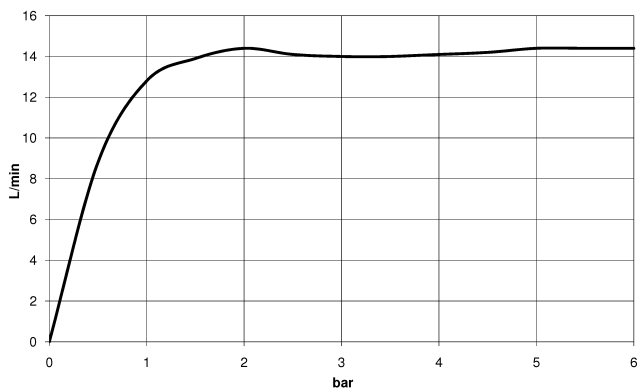

Flow rate chart

Codes & Standards

DIN 4109

EN 1717

ISO 3822

Ü-Zeichen