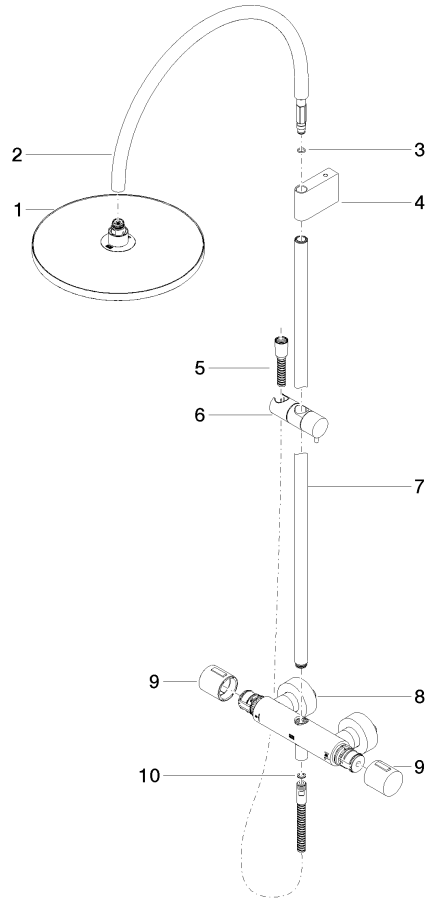

## Showerpipe with shower thermostat without hand shower - Champagne (22kt Gold)

---

34 462 892 Product version from 4/1/2024

- shower with fixed riser projection 452mm
- overhead shower: rain flow
- rain shower Ø 300 mm
- rain shower with anti-scale system
- max. rainshower flow 14 l/min
- rotary diverter with volume control and shut-off function
- slide-on rosettes Ø 70 mm
- height of fittings up to rain shower (bottom edge) 963mm
- height of fittings up to top edge of elbow 1267mm
- gauge 150 mm - 13 mm
- metal shower hose 1750mm with integrated anti-twist protection
- 1/2" connection
- slide bar
- Pipe diameter 23.5 mm
- quick clearing

This article does not include a hand shower!

Intrinsic protection against back flow.

**Showerpipe with shower thermostat without hand shower - Champagne (22kt Gold)**

34 462 892 Product version from 4/1/2024  
mm [inches]  
M 1:10

## Showerpipe with shower thermostat without hand shower - Champagne (22kt Gold)

---

34 462 892 Product version from 4/1/2024

Certificates

---

Belgaqua\_24-006-2 LGA\_38

**Showerpipe with shower thermostat without hand shower - Champagne (22kt Gold)**

34 462 892 Product version from 4/1/2024

**Spare parts list**

No.	Item Number	Name	Quantity used	Delivery time
1	04 12 05 091 00-47	shower	1	30
2	04 28 22 346 00-47	pipe	1	60
3	09 14 10 008 90	seal	1	2
4	90 17 11 150 00-47	holder	1	30
5	28 322 970-47	Metal shower hose 1/2" x 3/8" x 1750 mm - Champagne (22kt Gold)	1	30
6	12 570 970-47	Slide unit - Champagne (22kt Gold)	1	30
7	90 28 22 349 00-47	pipe	1	30
8	04 17 01 250 00-47	connection	1	60
9	90 17 33 015 00-47	handle	1	30
10	90 14 20 026 00 90	seal	1	2