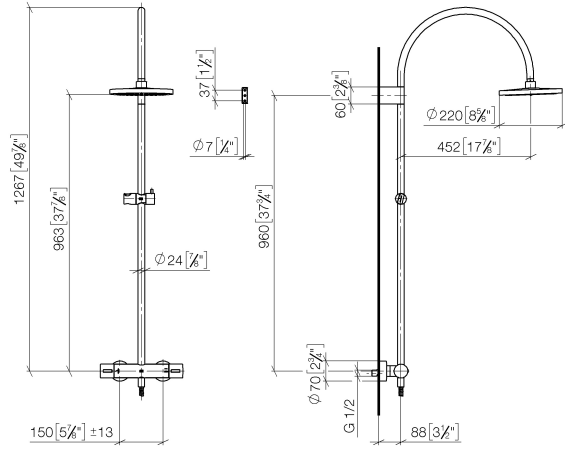

## Showerpipe with shower thermostat without hand shower - Champagne (22kt Gold)

---

34 462 892 Product version from 4/1/2024

- shower with fixed riser projection 452mm
- overhead shower: rain flow
- rain shower Ø 300 mm
- rain shower with anti-scale system
- max. rainshower flow 14 l/min
- rotary diverter with volume control and shut-off function
- slide-on rosettes Ø 70 mm
- height of fittings up to rain shower (bottom edge) 963mm
- height of fittings up to top edge of elbow 1267mm
- gauge 150 mm - 13 mm
- metal shower hose 1750mm with integrated anti-twist protection
- 1/2" connection
- slide bar
- Pipe diameter 23.5 mm
- quick clearing

This article does not include a hand shower!

Intrinsic protection against back flow.

**Showerpipe with shower thermostat without hand shower - Champagne (22kt Gold)**

34 462 892 Product version from 4/1/2024  
mm [inches]  
M 1:10

## Showerpipe with shower thermostat without hand shower - Champagne (22kt Gold)

---

34 462 892 Product version from 4/1/2024

Certificates

---

Belgaqua\_24-006-2 LGA\_38

**Showerpipe with shower thermostat without hand shower - Champagne (22kt Gold)**

34 462 892 Product version from 4/1/2024

**Spare parts list**

No.	Item Number	Name	Quantity used	Delivery time
1	04 12 05 091 00-47	shower	1	30
2	04 28 22 346 00-47	pipe	1	60
3	09 14 10 008 90	seal	1	2
4	90 17 11 150 00-47	holder	1	30
5	28 322 970-47	Metal shower hose 1/2" x 3/8" x 1750 mm - Champagne (22kt Gold)	1	30
6	12 570 970-47	Slide unit - Champagne (22kt Gold)	1	30
7	90 28 22 349 00-47	pipe	1	30
8	04 17 01 250 00-47	connection	1	60
9	90 17 33 015 00-47	handle	1	30
10	90 14 20 026 00 90	seal	1	2