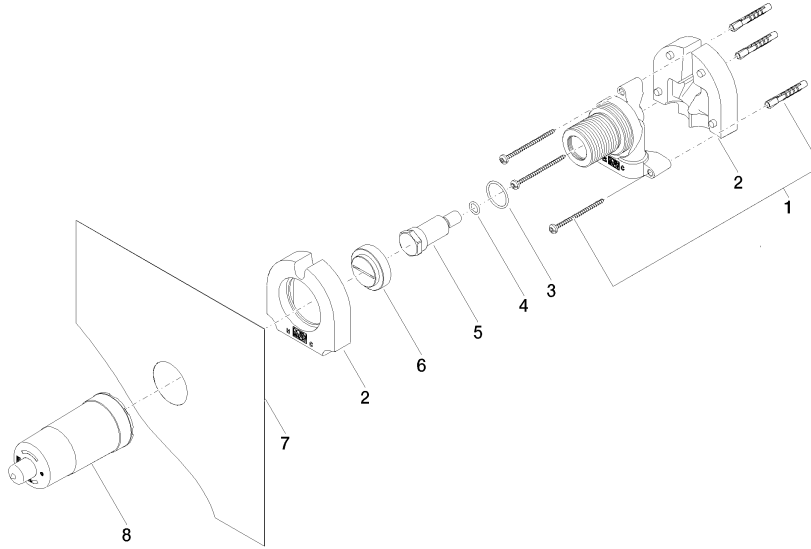

Concealed wall mounting -

35 003 970 90 Product version from 10/2/2019

- red brass, lead-free
- 2x female thread 1/2" connections
- dust cover
- anti-water packing
- soundproofing
- WRAS

Can only be combined with exposed trim parts 26
024 661-FF / 36 013 660-FF / 36 045 660-FF / 36
013 970-FF / 36 045 970-FF / 36 804 661-FF.

XS-08 3952

Concealed wall mounting -

35 003 970 90 Product version from 10/2/2019

mm [inches]

Flow rate chart

Codes & Standards

DIN 4109

EN 817

ISO 3822

Scottish Water
Byelaws

UK Water Supply
Regulations

Ü-Zeichen

Concealed wall mounting -

35 003 970 90 Product version from 10/2/2019

Certificates

DVGW_DW-
6512DN0

LGA_18

WRAS_2003

WRAS_2101

Concealed wall mounting -

35 003 970 90 Product version from 10/2/2019

Spare parts list

No.	Item Number	Name	Quantity used	Delivery time
1	05 30 31 029 00 90	fixing set	1	2
2	09 11 11 019 90	accessories	2	2
3	09 14 10 112 90	seal	1	2
4	09 14 10 139 90	seal	1	2
5	09 31 20 038 90	plug	1	2
6	09 20 97 010 90	cap	1	2
7	04 14 03 079 00 90	gasket kit	1	2
8	09 21 02 178 90	cap	1	2