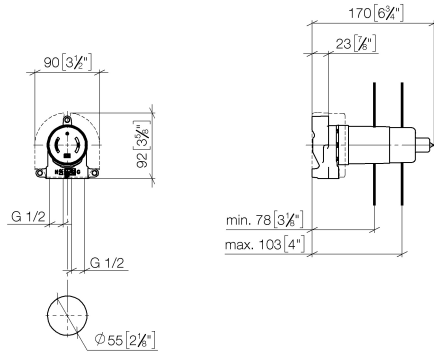

Concealed wall mounting -

35 003 970 90 Product version from 10/2/2019

- red brass, lead-free
- 2x female thread 1/2" connections
- dust cover
- anti-water packing
- soundproofing
- WRAS

Can only be combined with exposed trim parts 26
024 661-FF / 36 013 660-FF / 36 045 660-FF / 36
013 970-FF / 36 045 970-FF / 36 804 661-FF.

Recommended miscellaneous

Extension 25 mm -

- Can only be combined with exposed trim parts 36 804 661-FF.

12 179 970 90

Required miscellaneous

Drybox Concealed thermostat -

- Overflow is part of the scope of delivery.

XS-08 3952

Concealed wall mounting -

35 003 970 90 Product version from 10/2/2019

mm [inches]

Flow rate chart

Codes & Standards

DIN 4109

EN 817

ISO 3822

Scottish Water
Byelaws

UK Water Supply
Regulations

Ü-Zeichen

Concealed wall mounting -

35 003 970 90 Product version from 10/2/2019

Certificates

DVGW_DW-
6512DN0