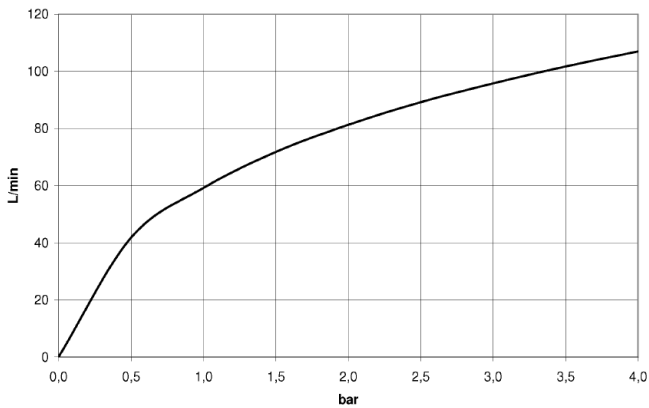

XS-08 3952

Concealed wall mounting -

35 003 970 90 Product version from 10/2/2019

mm [inches]

Flow rate chart

Codes & Standards

DIN 4109

EN 817