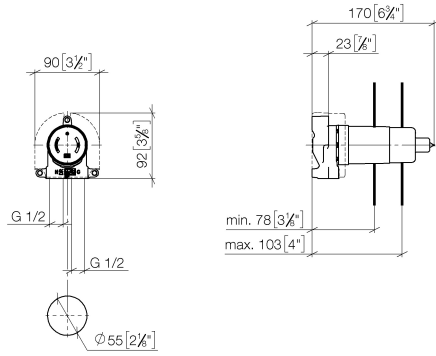

## Concealed wall mounting -

---

35 003 970 90

- red brass, lead-free
- 2x female thread 1/2" connections
- dust cover
- anti-water packing
- soundproofing
- WRAS 2101023, 2003025

Can only be combined with exposed trim parts 26  
024 661-FF / 36 013 660-FF / 36 045 660-FF / 36  
013 970-FF / 36 045 970-FF / 36 804 661-FF.

## Concealed wall mounting -

35 003 970 90

mm [inches]

## Flow rate chart