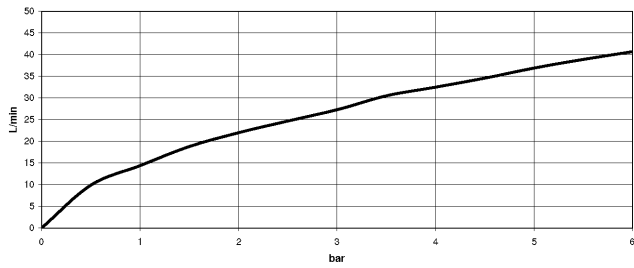

39 121 970 90

- Overflow is part of the scope of delivery.

Concealed single-lever mixer with backflow preventor -

35 021 970 90

mm [inches]

Flow rate chart

Certificates

DVGW_DW-
6512DN0126.