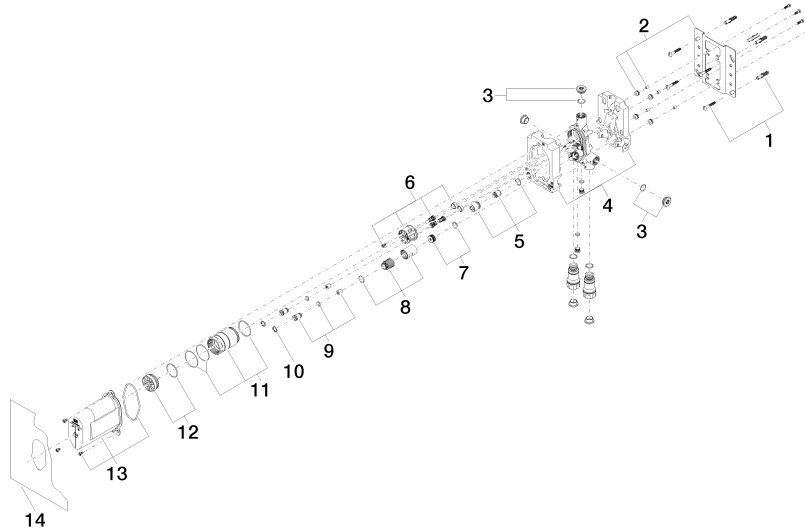

Concealed single-lever mixer with backflow preventor -

35 021 970 90

- lead-free, dezincification resistant
- safety combination
- 2x back flow preventer
- 2x male thread 1/2" connection
- 3x outlet G 1/2"
- dust cover
- anti-water packing
- sound and thermal insulation
- 2x integrated supply stop
- gauge 60 mm
- WRAS 2207012

39 121 970 90

- Overflow is part of the scope of delivery.

Concealed single-lever mixer with backflow preventor -

35 021 970 90

mm [inches]

Flow rate chart

Certificates

DVGW_DW-
6512DN0126.

Belgaqua_21-385-
27_11.

LGA_19863.

WRAS_2207012.

Concealed single-lever mixer with backflow preventor -

35 021 970 90

Spare parts list

No.	Item Number	Name	Quantity used	Delivery time
1	04 30 31 024 01 90	fixing set	2	2
2	04 17 20 128 00 90	holder	1	2
3	04 31 20 006 00 90	plug	2	2
4	09 11 11 058 90	accessories	1	2
5	90 17 01 188 00 90	insert	1	2
6	90 18 40 151 00 90	insert	1	2
7	90 31 20 098 00 90	plug	1	2
8	90 17 01 189 00 90	sleeve	1	2
9	04 24 03 223 00 90	insert	2	2
10	09 16 01 014 90	ring	2	2
11	90 17 01 187 00 90	sleeve	1	2
12	04 31 20 100 00 90	plug	1	2
13	90 21 02 148 00 90	cap	1	2
14	04 14 03 155 00 90	gasket kit	1	2