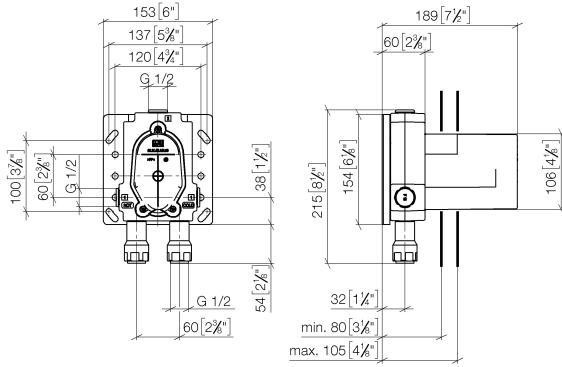

Concealed single-lever mixer with backflow preventor -

35 021 970 90

- lead-free, dezincification resistant
- safety combination
- 2x back flow preventer
- 2x male thread 1/2" connection
- 3x outlet G 1/2"
- dust cover
- anti-water packing
- sound and thermal insulation
- 2x integrated supply stop
- gauge 60 mm
- WRAS 2207012

Recommended miscellaneous

Extension 25 mm -

12 191 970 90

Recommended miscellaneous

Extension 25 mm -

12 190 970 90

Required miscellaneous

Drybox Concealed single-lever mixer with and without diverter -

39 121 970 90

- Overflow is part of the scope of delivery.

Concealed single-lever mixer with backflow preventor -

35 021 970 90

mm [inches]

Flow rate chart

Certificates

DVGW_DW-
6512DN0126.

Belgaqua_21-385-
27_11.

LGA_19863.

WRAS_2207012.

Concealed single-lever mixer with backflow preventor -

35 021 970 90

Spare parts list

No.	Item Number	Name	Quantity used	Delivery time
1	04 30 31 024 01 90	fixing set	2	2
2	04 17 20 128 00 90	holder	1	2
3	04 31 20 006 00 90	plug	2	2
4	09 11 11 058 90	accessories	1	2
5	90 17 01 188 00 90	insert	1	2
6	90 18 40 151 00 90	insert	1	2
7	90 31 20 098 00 90	plug	1	2
8	90 17 01 189 00 90	sleeve	1	2
9	04 24 03 223 00 90	insert	2	2
10	09 16 01 014 90	ring	2	2
11	90 17 01 187 00 90	sleeve	1	2
12	04 31 20 100 00 90	plug	1	2
13	90 21 02 148 00 90	cap	1	2
14	04 14 03 155 00 90	gasket kit	1	2