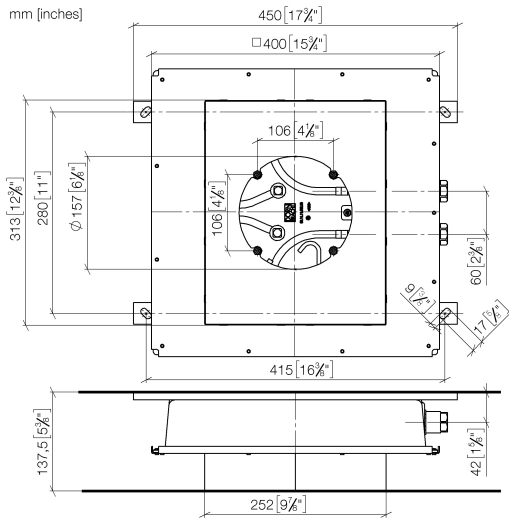

Concealed ceiling installation box for recessed ceiling installation -

---

35 043 970 90 Product version from 4/1/2022

Codes & Standards

Scottish Water
Byelaws

UK Water Supply
Regulations

Certificates

WRAS_240502