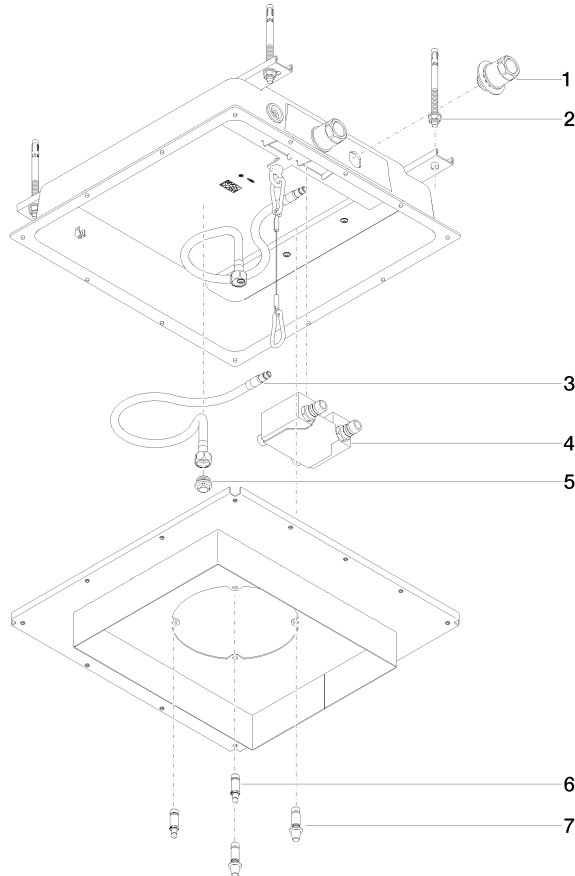

## Concealed ceiling installation box for recessed ceiling installation -

---

35 043 970 90 Product version from 4/1/2022

- concealed rough parts
- 2x female thread 1/2" connections
- flush-mounted RAL 9003 signal white light reflection box 310 x 250 mm
- For simultaneous control of the jet types, we recommend the xTool thermostat module
- Not suitable for use in a steam room.
- WRAS

### Codes & Standards

---

Scottish Water  
Byelaws

UK Water Supply  
Regulations

### Certificates

---

WRAS\_240502

**Concealed ceiling installation box for recessed ceiling installation -**

35 043 970 90 Product version from 4/1/2022

**Spare parts list**

No.	Item Number	Name	Quantity used	Delivery time
1	90 24 03 305 00 90	connection	2	2
2	04 30 35 008 00 90	fixing set	1	2
3	04 30 04 097 00 90	hose	2	60
4	90 30 01 216 10 90	Venting service kit	1	2
5	09 31 20 042 90	plug	2	2
6	90 21 40 065 01 90	fixing set	1	2
7	90 30 01 215 00 90	fixing set	1	2